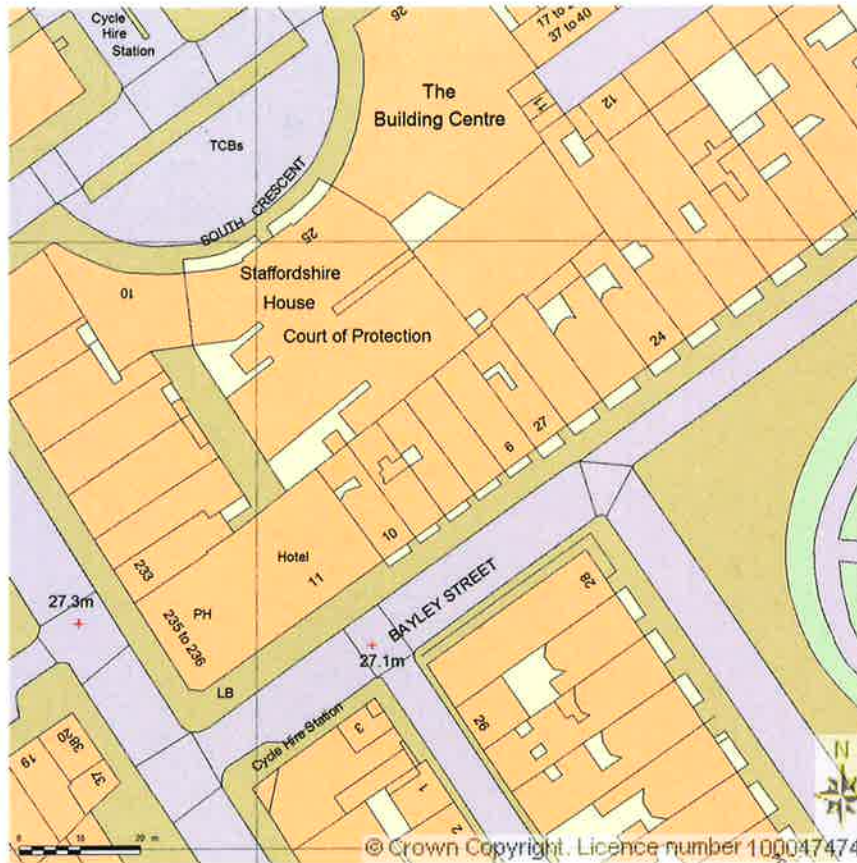

SITE LOCATION PLAN
AREA 2 HA
SCALE 1:1250 on A4
CENTRE COORDINATES: 529730, 181668

Supplied by Streetwise Maps Ltd
www.streetwise.net
Licence No: 100047474
23/10/2015 13:07