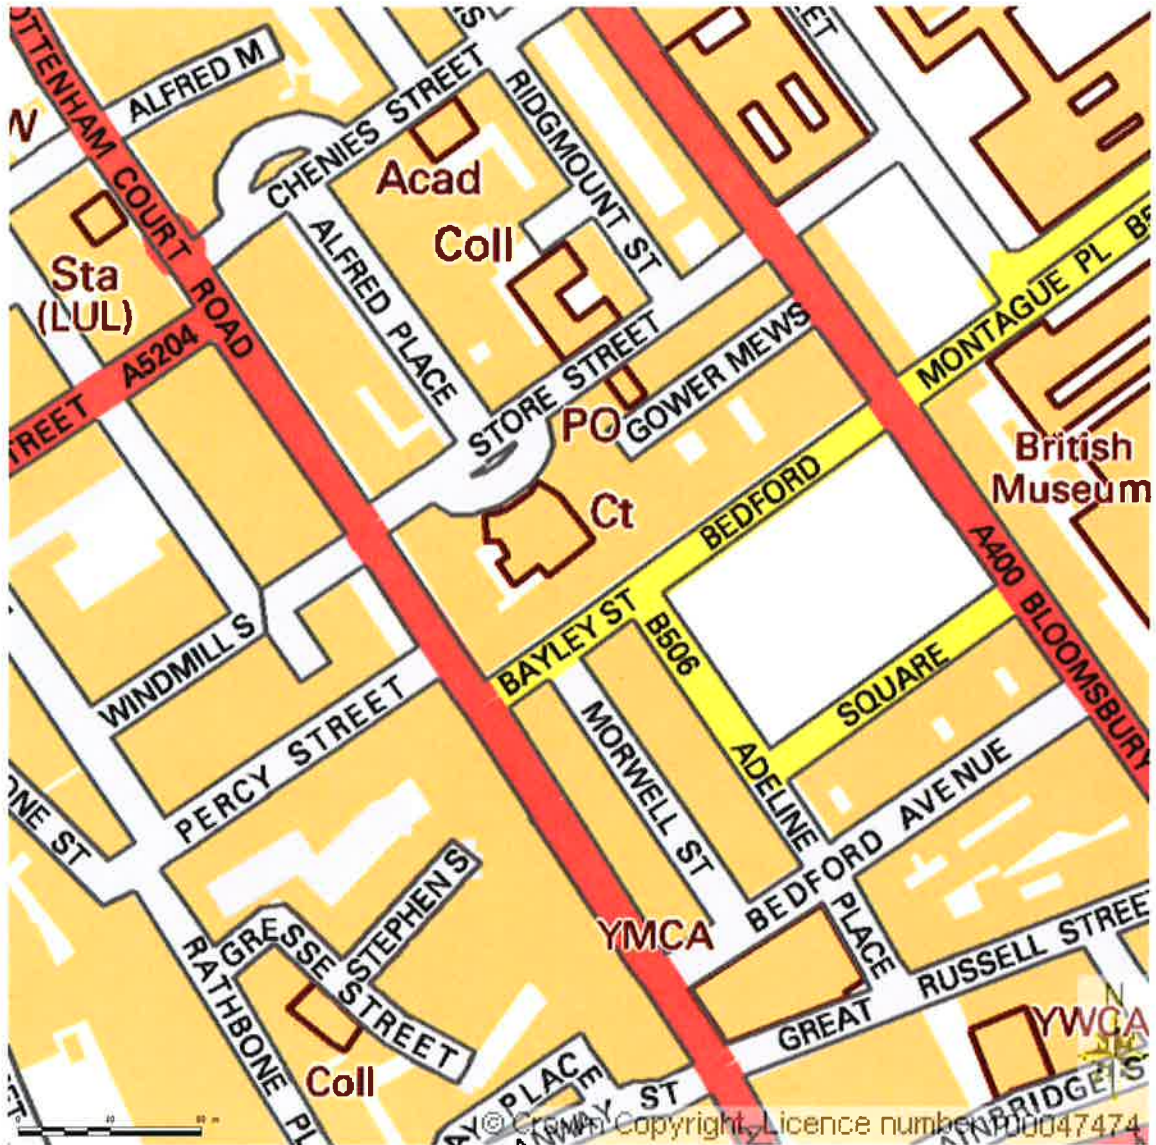

CENTRE COORDINATES: 529730, 181668

Supplied by Streetwise Maps Ltd  
[www.streetwise.net](http://www.streetwise.net)  
Licence No: 100047474  
23/10/2015 13:07:16