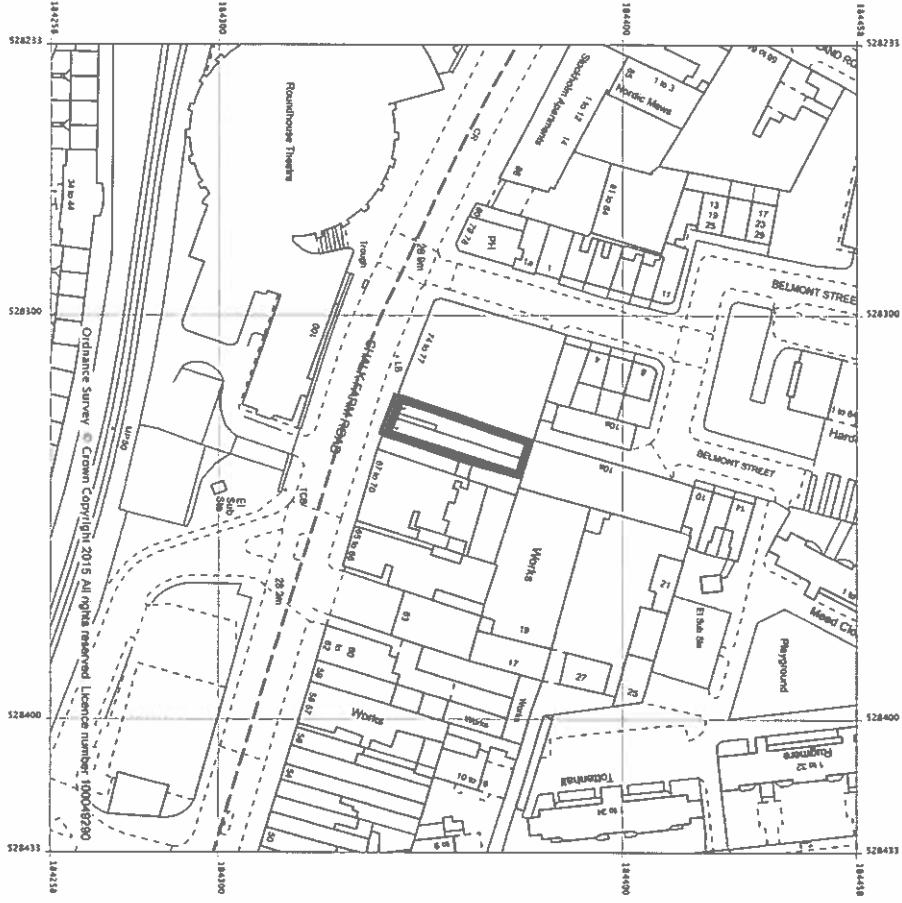

**SITE PLAN**  
SCALE 1:1250

**PROPOSED EXTERNAL SEATING AREA**  
SCALE 1:100

Phone Box  
**EXTERNAL SEATING AREA SCHEDULE**  
Tables 800mm x 800mm = 3  
Chairs = 18

	78 MacDonald House Dagnall Street SW11 5DW Tel: 020 7671 3200 Mob: 0794 3177 293 info@valeriosara.com www.valeriosara.com	Valerio Sara RIBA Chartered Architect	<b>Project:</b> Belgo 72 Chalk Farm Rd. London NW1 8AN	<b>Client:</b> CDG	<b>Drawing Title:</b> - Proposed External Seating Area - Site Plan	<b>Scale:</b> 1:100/A3	<b>Date:</b> 26/08/2015	<b>Drawing number:</b> B/Chalk Farm/2015/2
	1/1							