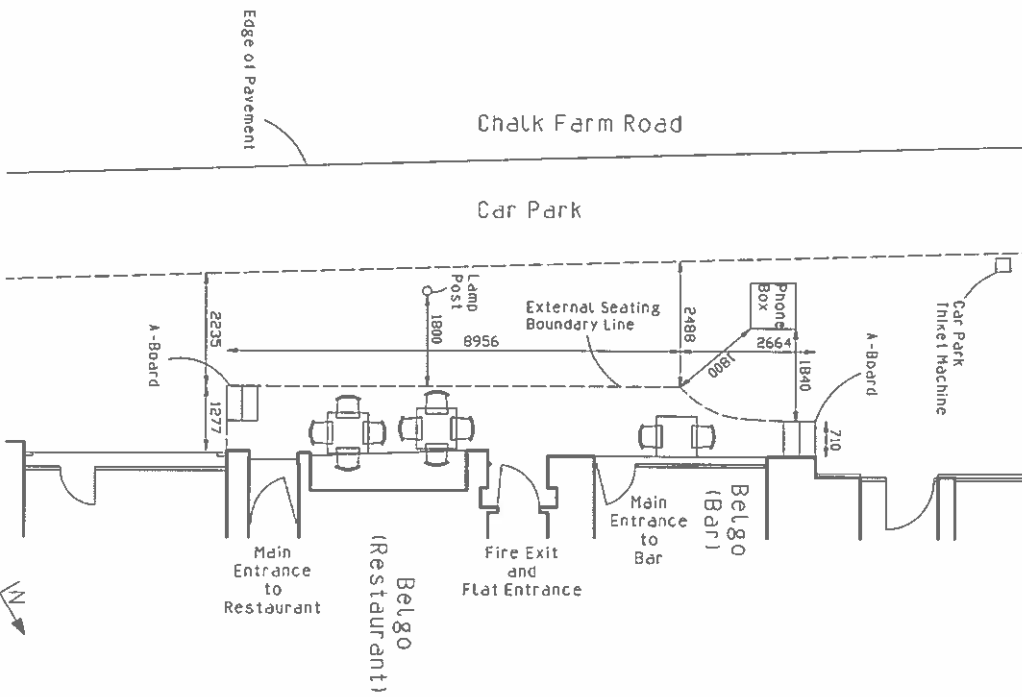

**SITE PLAN**  
SCALE 1:1250

**PROPOSED EXTERNAL SEATING AREA**  
SCALE 1:100

Phone Box  
**EXTERNAL SEATING AREA SCHEDULE**  
Tables 800mm x 800mm = 3  
Chairs = 18

	78 MacDonald House Dagnall Street SW11 5DW Tel: 020 7671 3200 Mob: 0794 3177 293 info@valeriosara.com www.valeriosara.com	Valerio Sara RIBA Chartered Architect	<b>Project:</b> Belgo 72 Chalk Farm Rd. London NW1 8AN	<b>Client:</b> CDG	<b>Drawing Title:</b> - Proposed External Seating Area - Site Plan	<b>Scale:</b> 1:100/A3	<b>Date:</b> 26/08/2015	<b>Drawing number:</b> B/Chalk Farm/2015/2
	1/1							