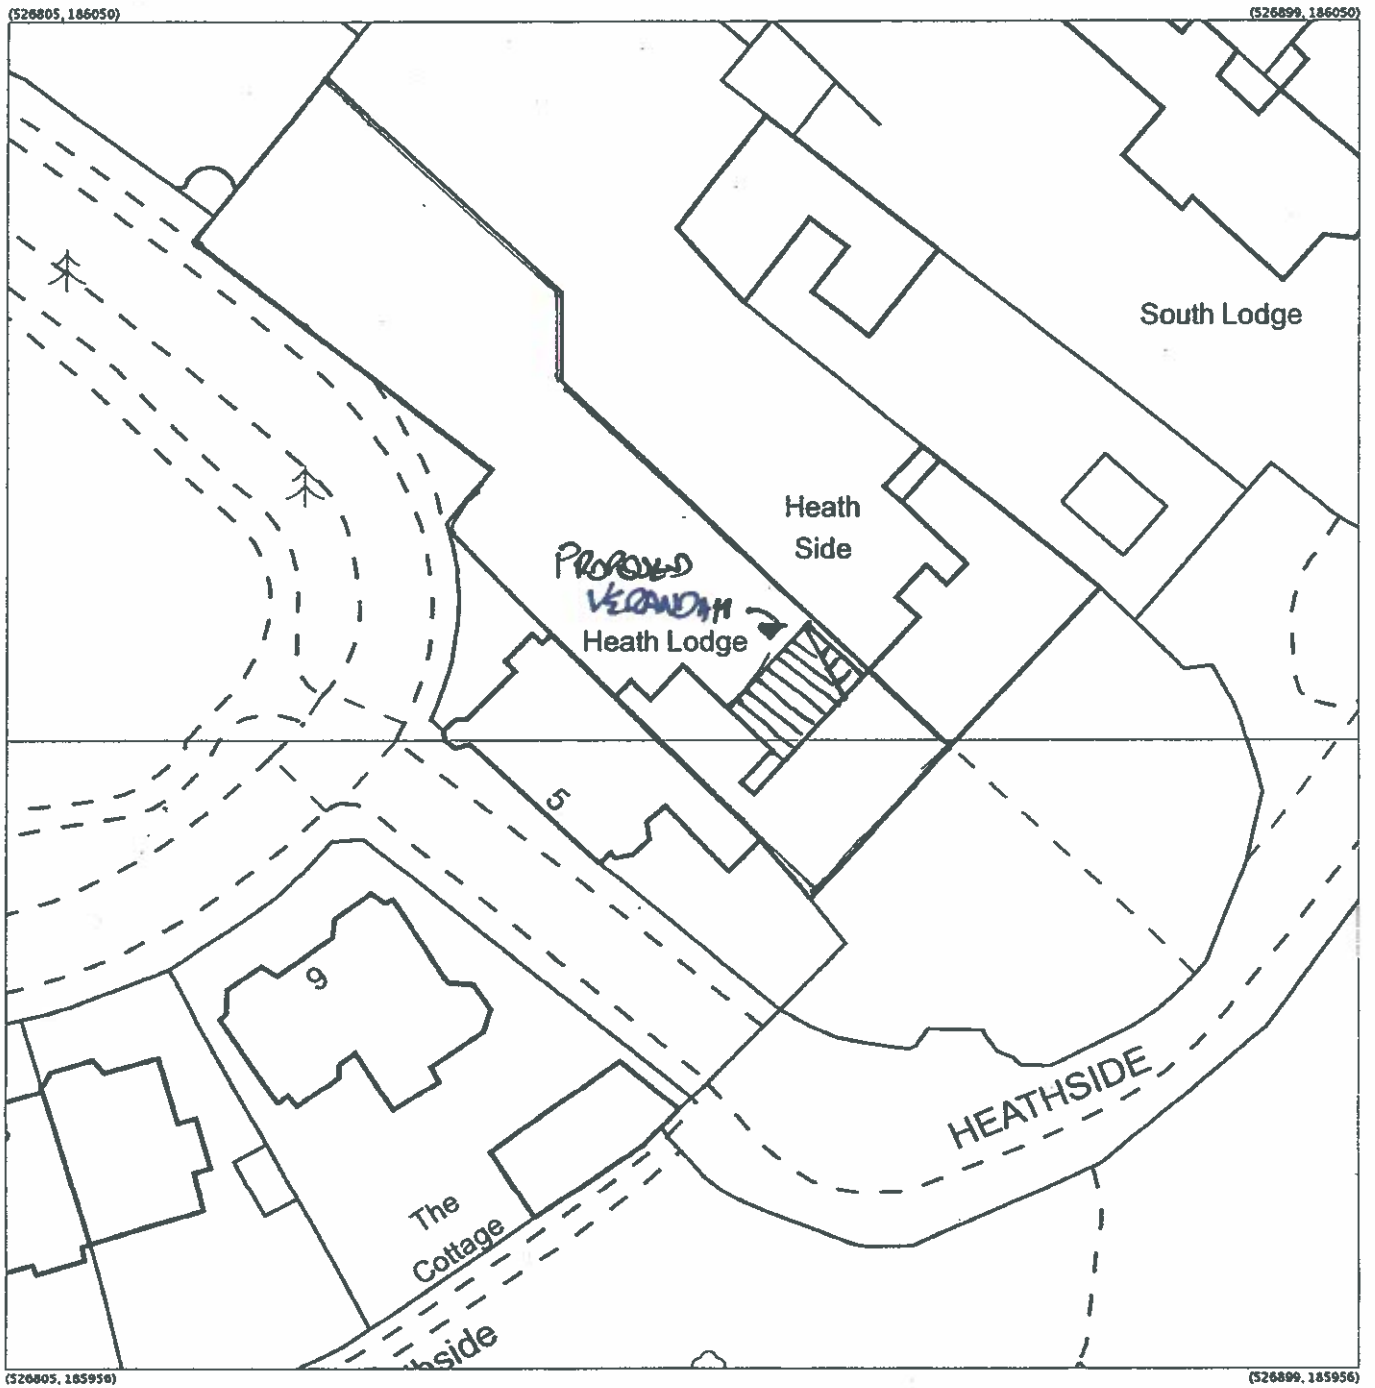

Produced 18 Sep 2015 from the Ordnance Survey MasterMap (Topography) Database and incorporating surveyed revision available at this date.

The representation of a road, track or path is no evidence of a right of way. The representation of features as lines is no evidence of a property boundary.

1:1250

Heath Lodge, Heath Side, London  
 NW3 1BL

Supplied by: Stanfords 18 Sep 2015  
 Licence: © Crown Copyright and  
 database rights 2015 OS100035409  
 Order Licence Reference: OI906492  
 Centre coordinates: 526852 186003

1:500

Heath Lodge, Heath Side, London  
NW3 1BL

Supplied by: Stanfords 18 Sep 2015  
Licence: © Crown Copyright and  
database rights 2015 OS100035409  
Order Licence Reference: O1906491  
Centre coordinates: 526852 186003