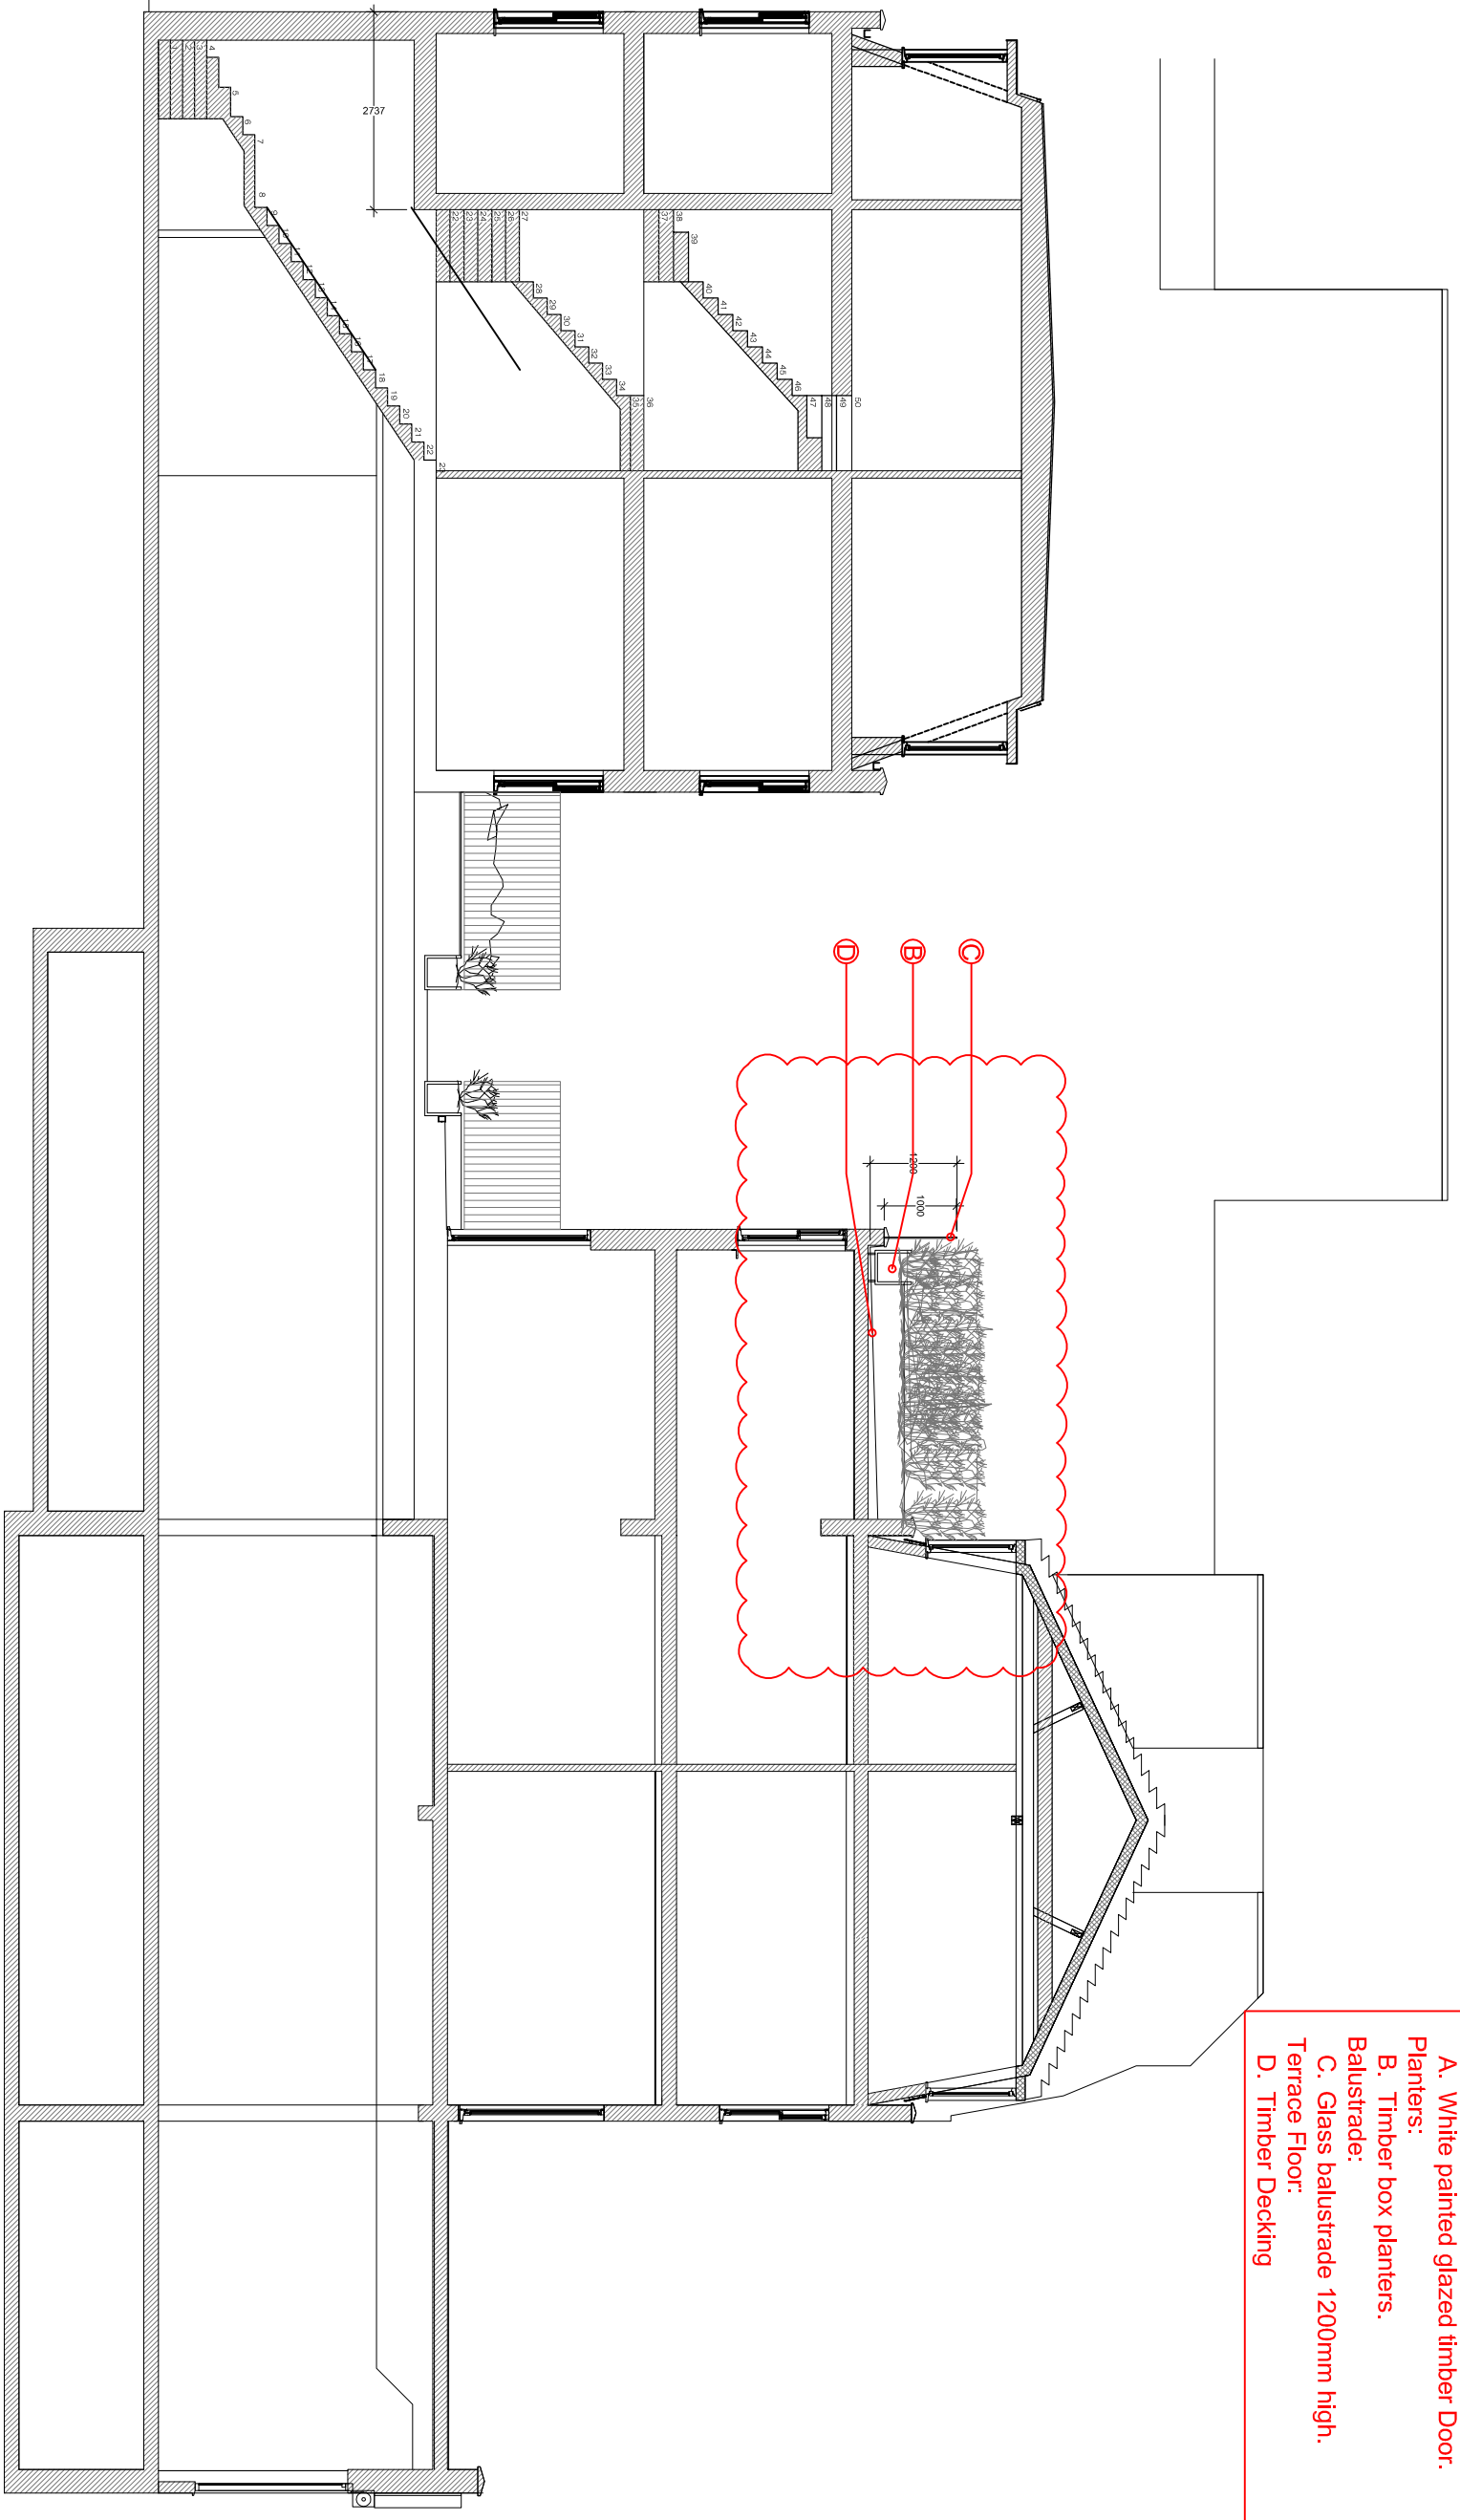

A B C D E F G H

- Legend of New Materials:**
- Doors:**
 - A. White painted glazed timber Door.
 - Planters:**
 - B. Timber box planters.
 - Balustrade:**
 - C. Glass balustrade 1200mm high.
 - Terrace Floor:**
 - D. Timber Decking

4A PROPOSED SECTION A-A

SCALE 1:100

Client		78 Camden High Street, London, NW1 0LT	
Drawing Title		Proposed Section A-A	
Rev	Date	Description	Rev By
A	08/12/14	Drawing updated	NP SK
B	18/03/15	Drawing updated	NP SK
C	29/09/15	Drawing updated	NP SK
Project Number		14/0126	
Scale		1:100 @A3	
Date		06/05/14	
Revised		29/09/15	
Status		-	
Drawing Number		14-126-15	
Rev.		C	