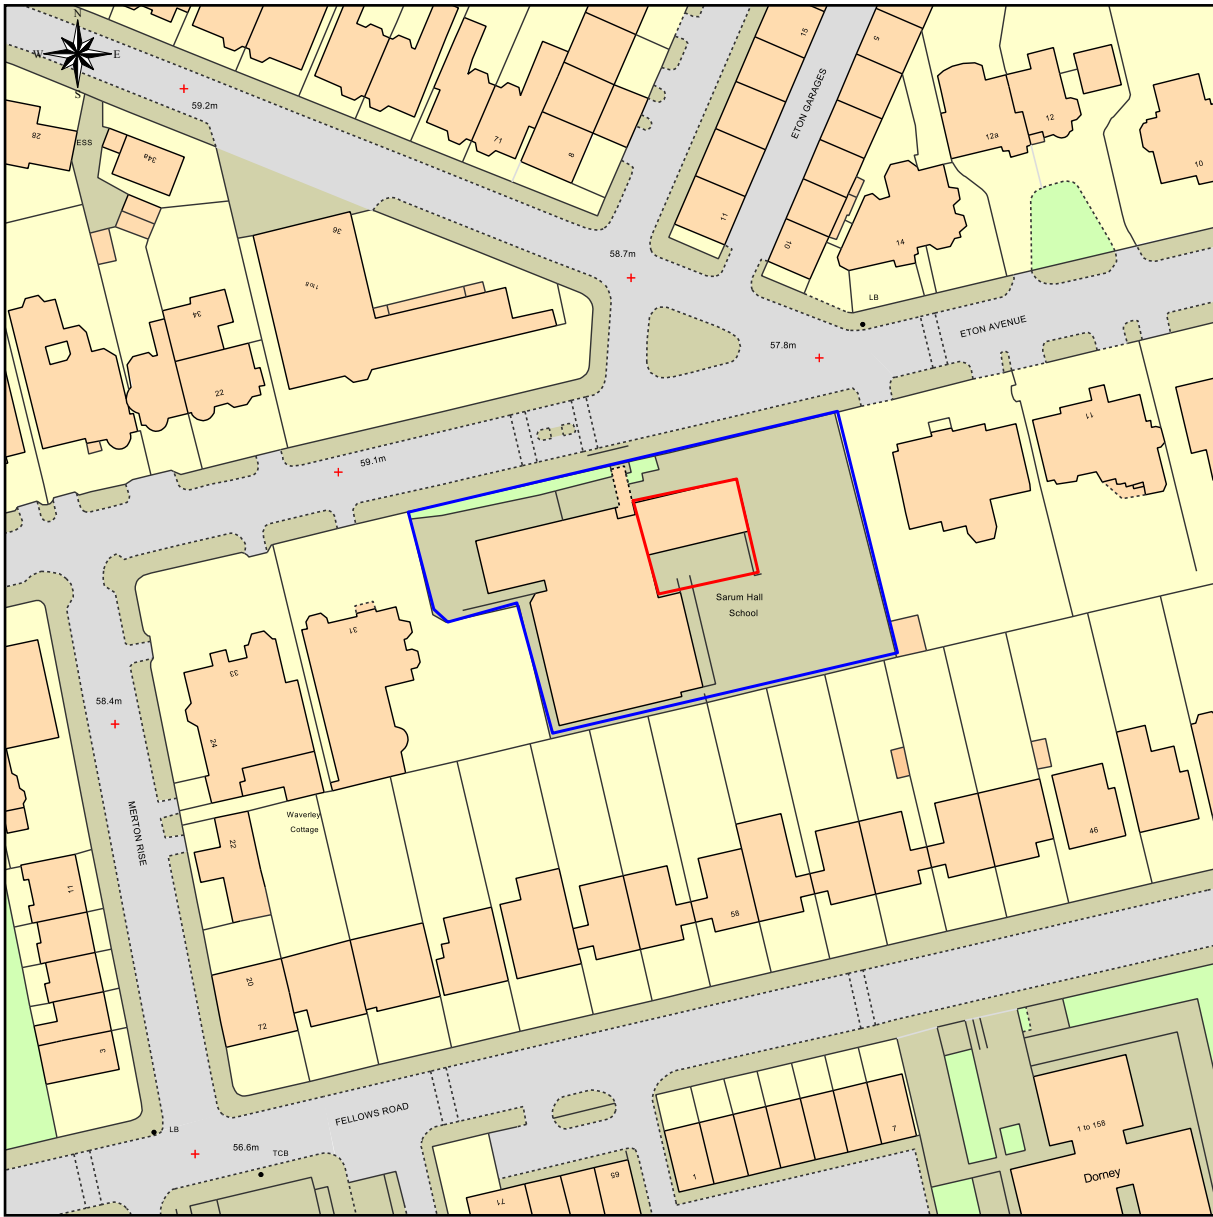

# Location Plan of NW3 3EL

This Plan includes the following Licensed Data: OS MasterMap Colour PDF Location Plan by the Ordnance Survey National Geographic Database and incorporating surveyed revision available at the date of production. Reproduction in whole or in part is prohibited without the prior permission of Ordnance Survey. The representation of a road, track or path is no evidence of a right of way. The representation of features, as lines is no evidence of a property boundary. © Crown copyright and database rights, 2015. Ordnance Survey 0100031673

0m 20m 40m 60m 80m 100m

Scale: 1:1250, paper size: A4