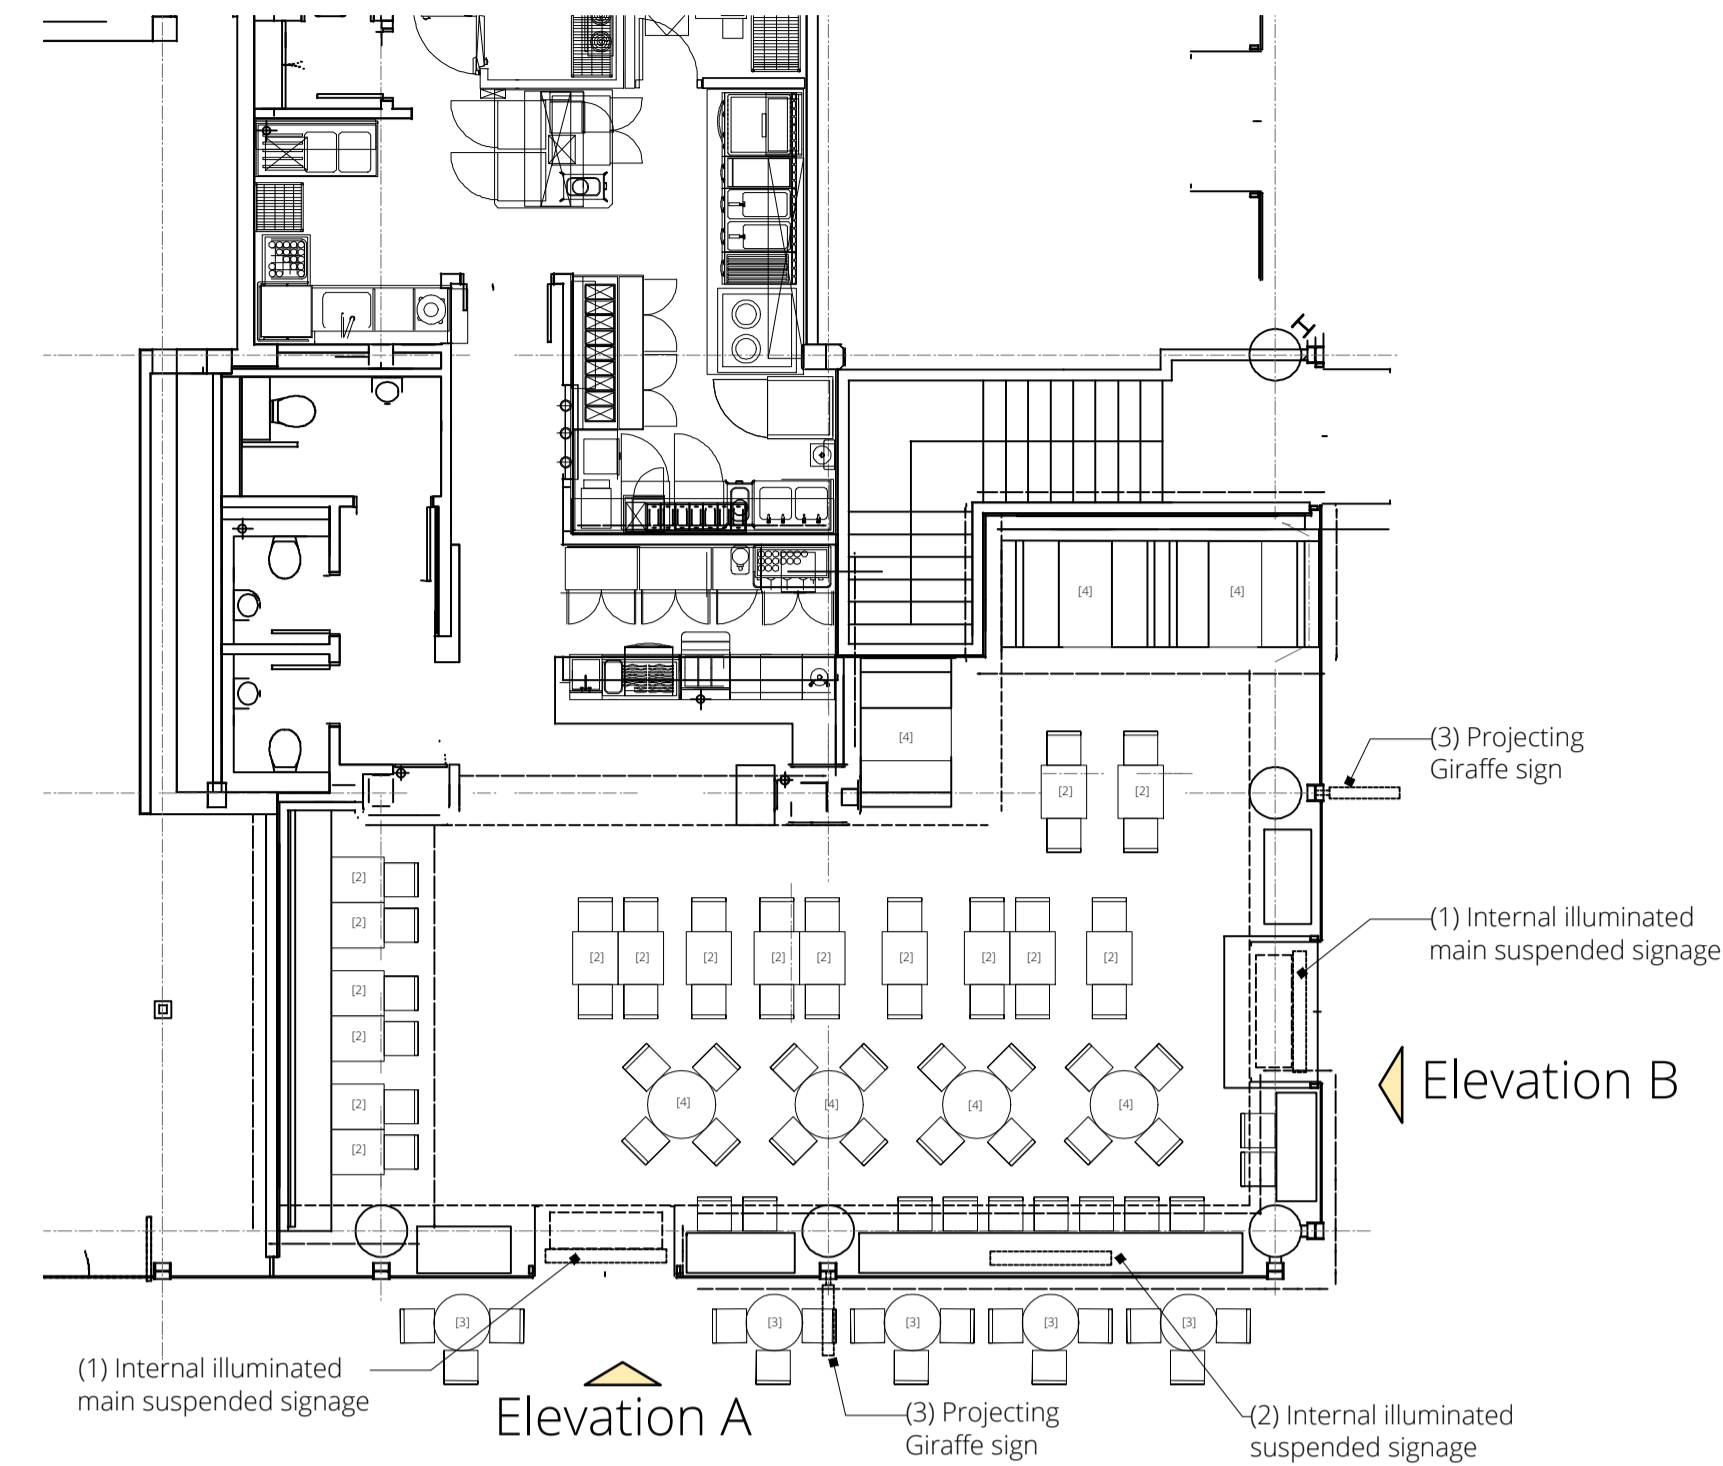

Layout Plan
Scale 1:100

1:100 Scale Bar (Metres)
0 1 2 3 4 5 10

rev	by	date	comment
*