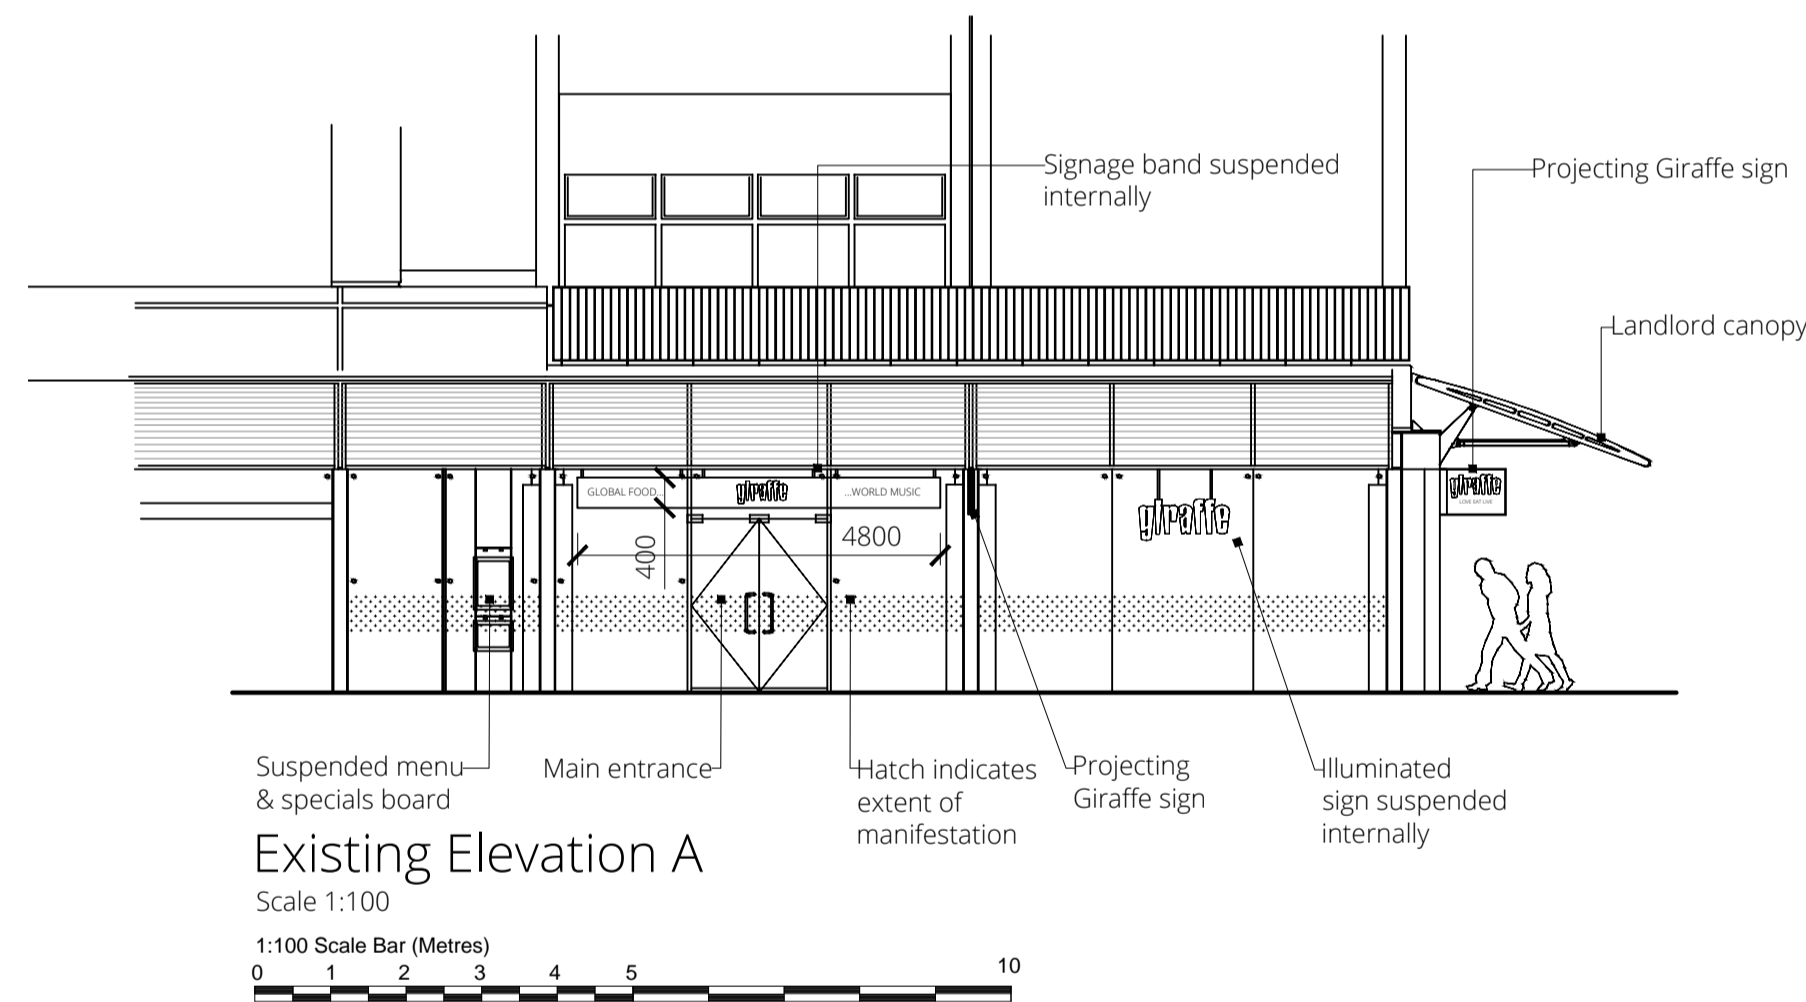

Existing Elevation A
Scale 1:100

1:100 Scale Bar (Metres)
0 1 2 3 4 5 10