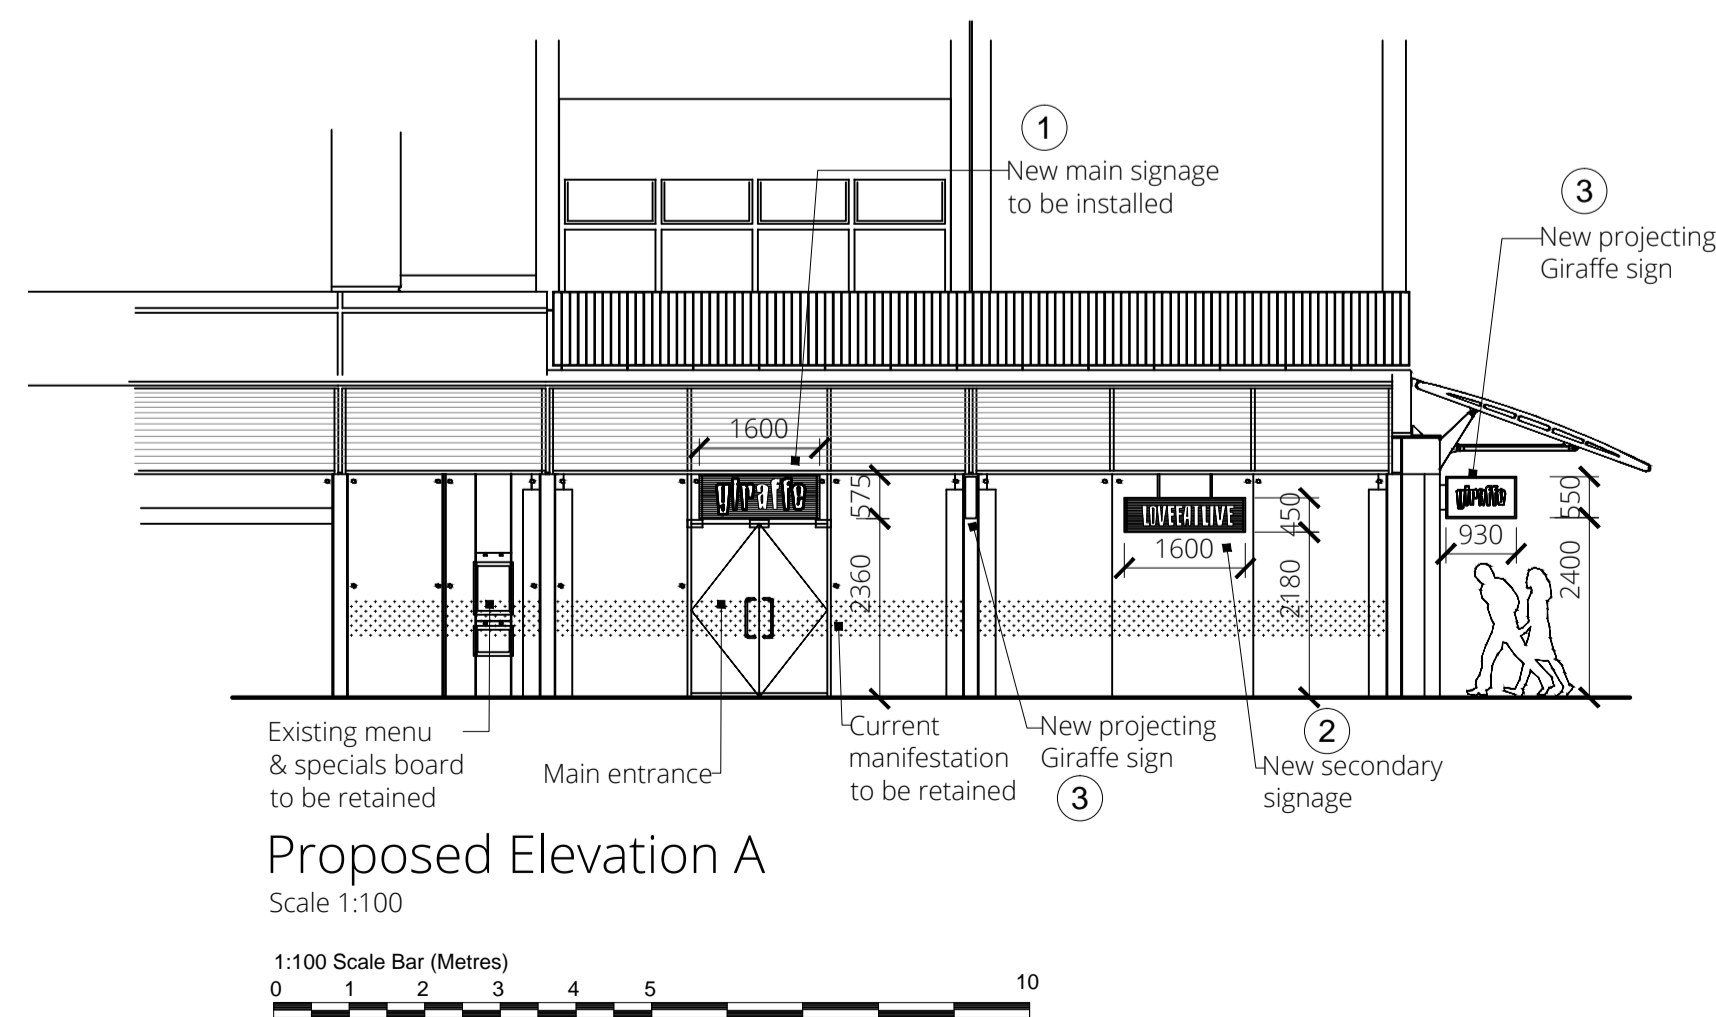

Proposed Elevation A
Scale 1:100

1:100 Scale Bar (Metres)
0 1 2 3 4 5 10