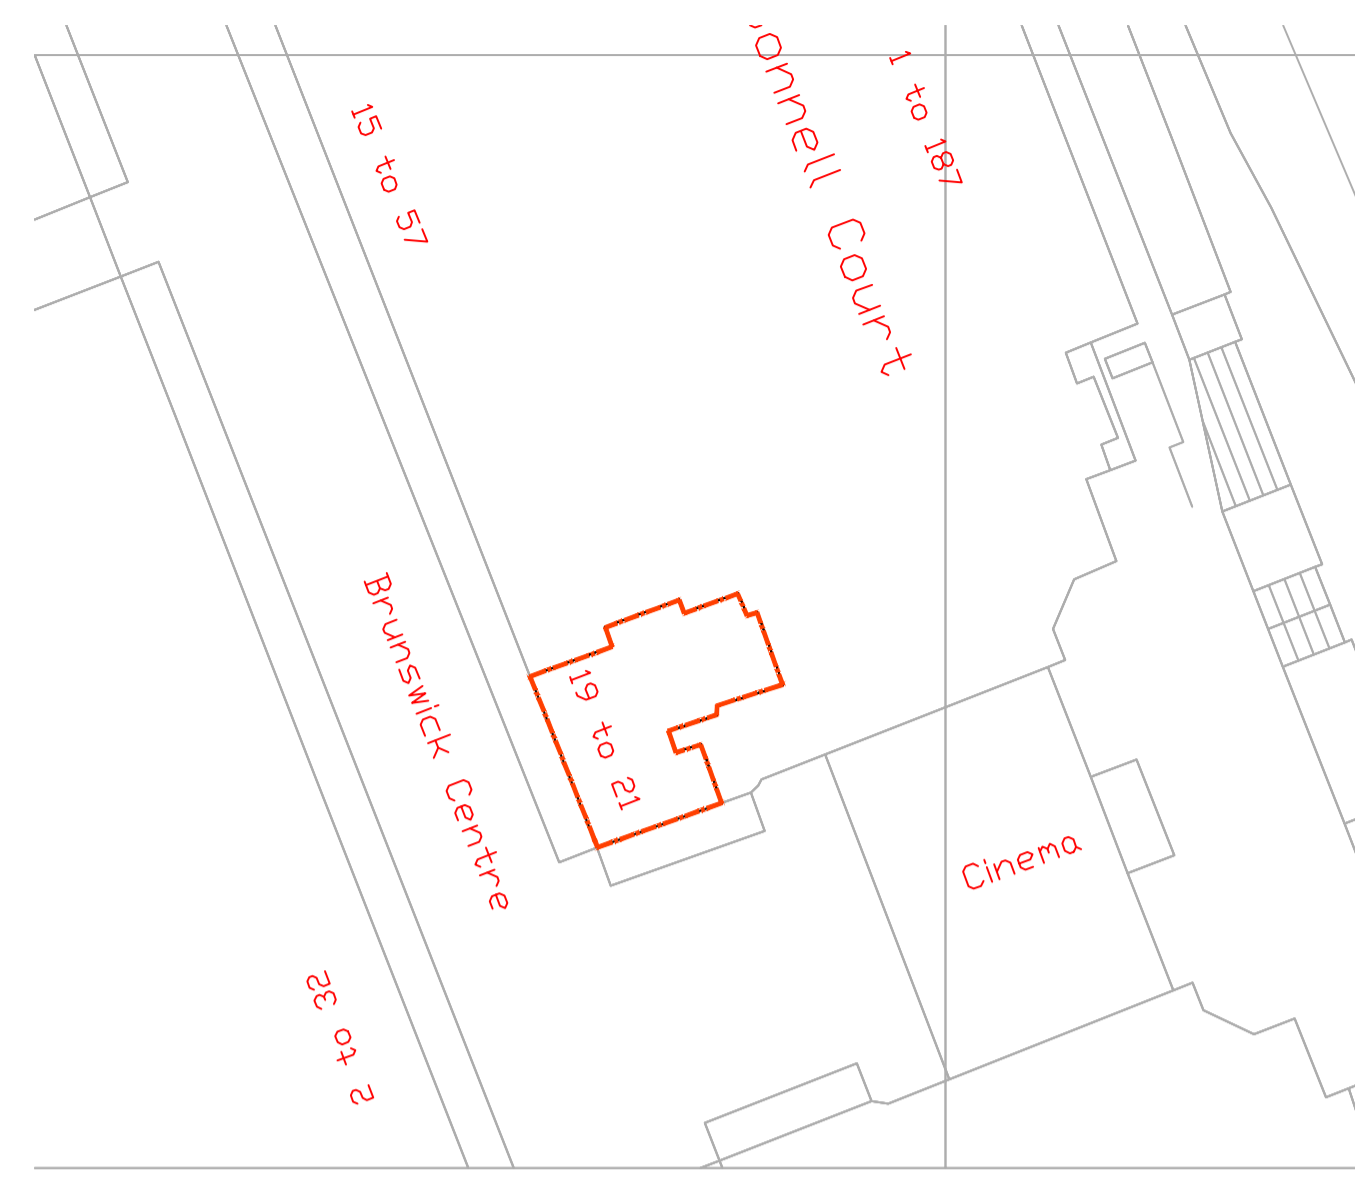

Block Plan
Scale 1:500

1:500 Scale Bar (Metres)
0 5 10 15 20 25 30