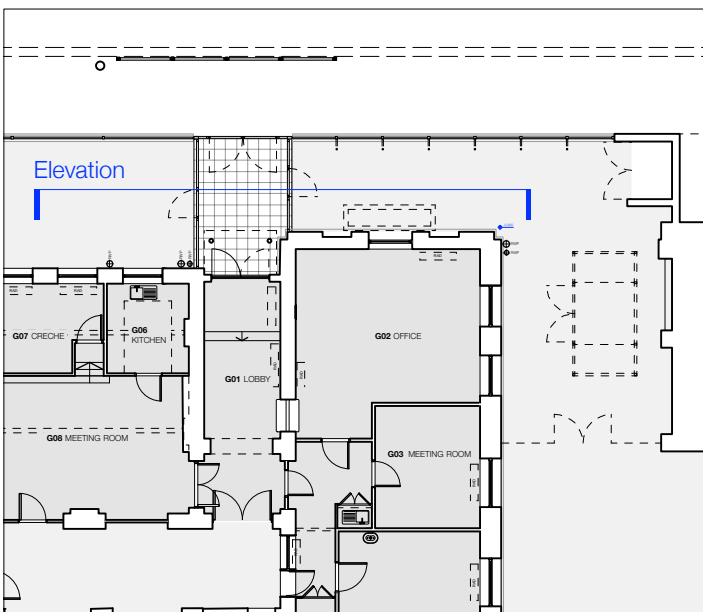

Rhyl Primary School  
 Job  
 For Planning Approval  
 status

- 1 School sign
- 2 External light
- 3 Pitched roof entrance canopy
- 4 Existing doors
- 5 Timber overpanel
- 6 Planter
- 7 Fence
- 8 Raised support for gate
- 9 Painted brickwork (green)

All dimensions to be checked on site

notes

- 02.06.15 planning issue  
 rev

North Elevation  
 Existing

title

1403\_P\_1300  
 drawing number