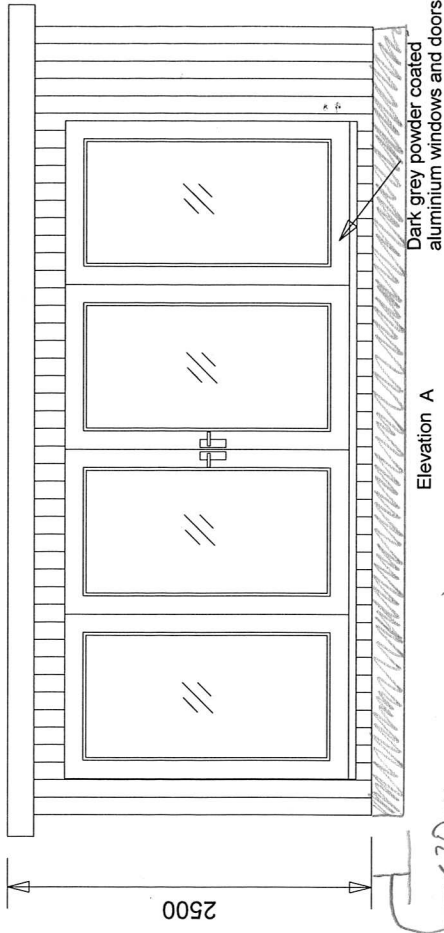

PLAN

Proposed garden studio for Mr & Mrs Fletcher,  
17A Belsize Square, London, NW3 4HT

Dwg no: 101 Rev: 0 Date: 28/7/15

Drawn by: WL Scale: 1:50 @ A4