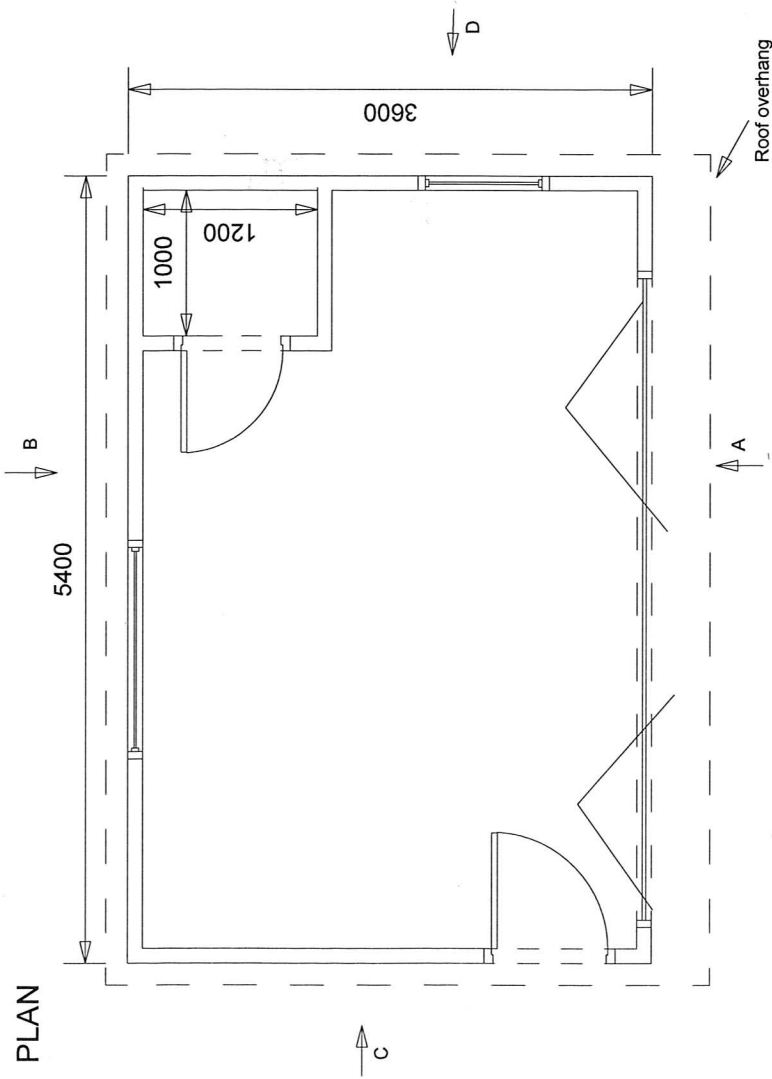

PLAN

Proposed garden studio for Mr & Mrs Fletcher,  
17A Belsize Square, London, NW3 4HT

Dwg no: 101 Rev: 0 Date: 28/7/15

Drawn by: WL Scale: 1:50 @ A4