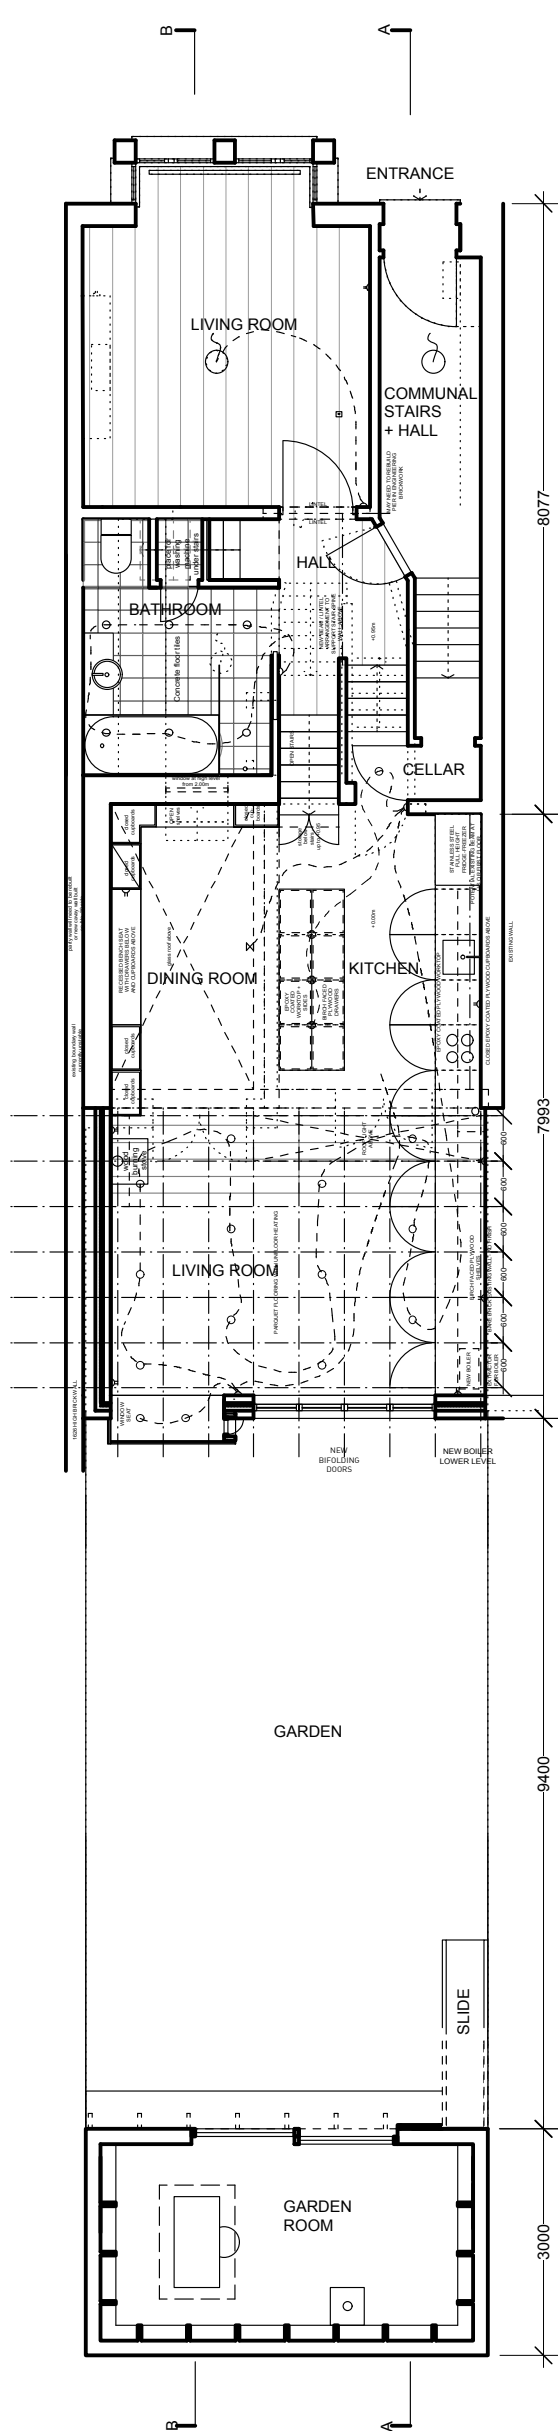

FIRST FLOOR PLAN
 SCALE 1:100

GROUND FLOOR PLAN
 SCALE 1:100

FOR PLANNING

rev	date	by	comment	chkd
E	14.10.15	AD	UPDATED FOR PLANNING	PM
D	08.10.15	AD	UPDATED FOR PLANNING	PM
C	24.09.15	AD	UPDATED FOR PLANNING	PM
B	16.09.15	AD	UPDATED FOR PLANNING	PM
A	22.07.15	SA	UPDATED FOR PLANNING	PM

Client
 Ian O'Gara & Fiona Macdonald

Job

20 Lupton Street
 London NW5 2HT

Drawing Title
 PROPOSED
 GROUND FLOOR + FIRST FLOOR
 PLANS

Scale 1:100 @ A3

Date	Drawn	Issued	Checked
21.08.2015	AD	PM	PM

Drg. No.	Rev.
157 009	E