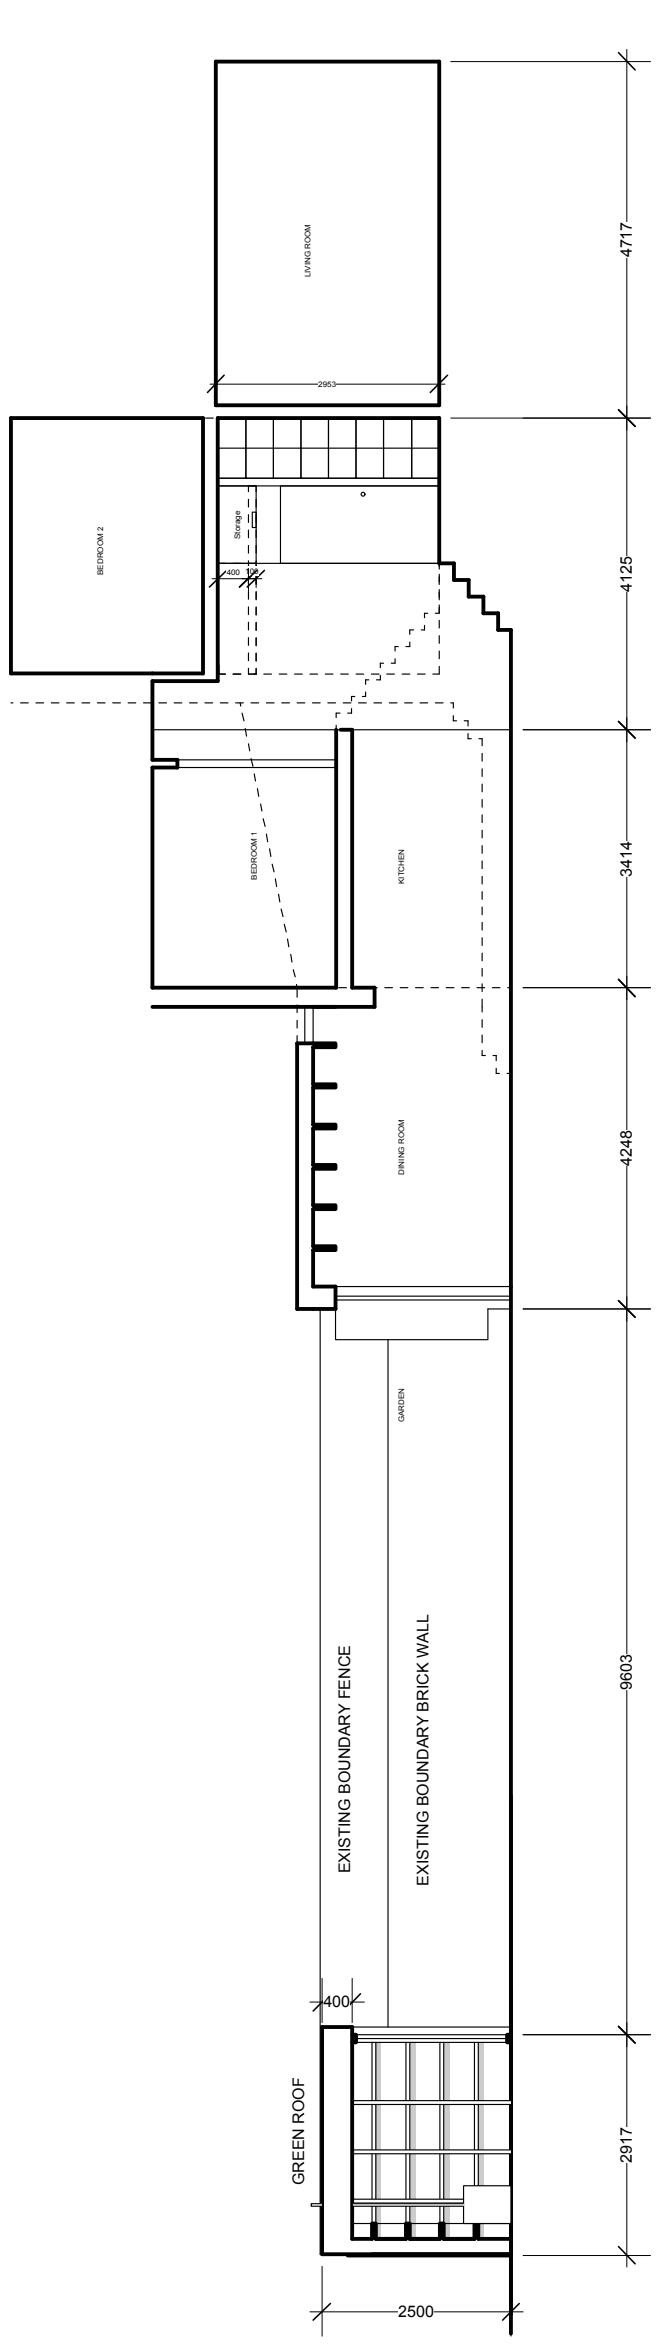

GREEN ROOF:
 ENVIRONMAT SEDUM MATTING
 REQUIRES LOW LEVELS OF
 MAINTENANCE IT WILL NOT
 REQUIRE PRUNING OR DEAD
 HEADING. IT REQUIRES ONE FEED A
 YEAR AND VERY LITTLE WATERING
 AND WEEDING MANUALLY BY HAND.

SECTION B-B
 SCALE 1:100

SECTION A-A
 SCALE 1:100

FOR PLANNING

rev	date	by	comment	chkd
E	14.10.15	AD	UPDATED FOR PLANNING	PM
D	08.10.15	AD	UPDATED FOR PLANNING	PM
C	25.09.15	AD	UPDATED FOR PLANNING	PM
B	16.09.15	AD	UPDATED FOR PLANNING	PM
A	22.07.15	SA	UPDATED FOR PLANNING	PM

Client
 Ian O'Gara & Fiona Macdonald

Job

20 Lupton Street
 London NW5 2HT

Drawing Title
 PROPOSED
 SECTION A-A + SECTION B-B

Scale 1:100 @ A3

Date	Drawn	Issued	Checked
21.08.2015	AD	PM	PM

Drg. No.	Rev.
157 020	E