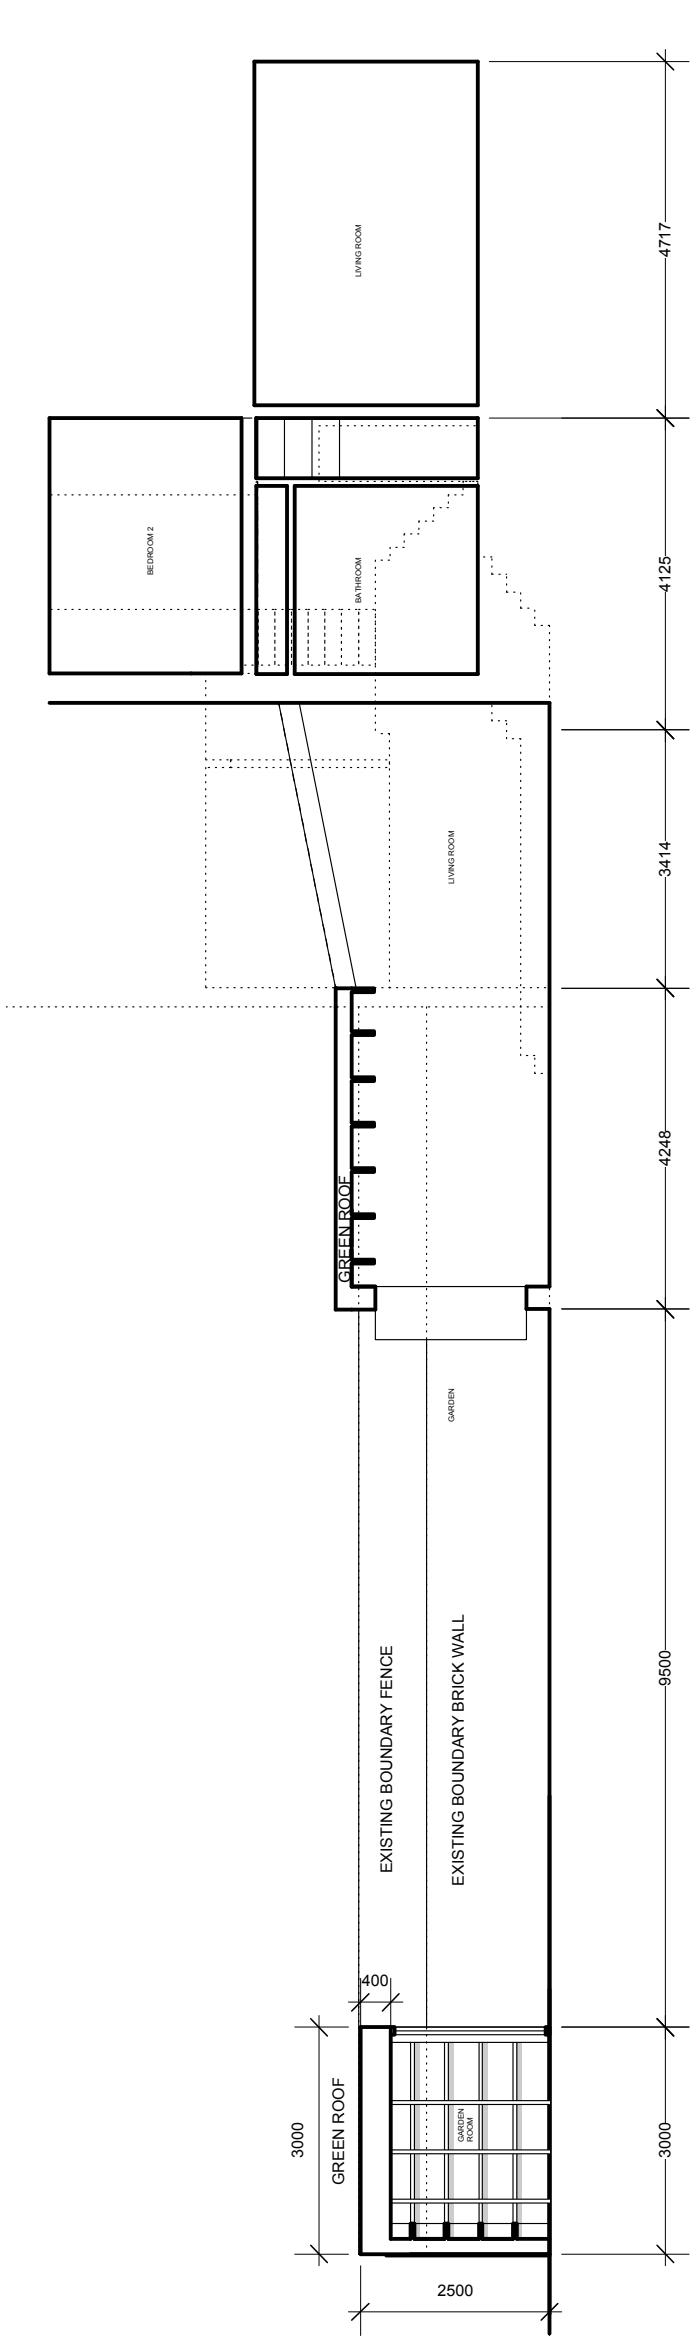

SECTION B-B
 SCALE 1:100

SECTION A-A
 SCALE 1:100

FOR PLANNING

rev	date	by	comment	chkd
E	14.10.15	AD	UPDATED FOR PLANNING	PM
D	08.10.15	AD	UPDATED FOR PLANNING	PM
C	25.09.15	AD	UPDATED FOR PLANNING	PM
B	16.09.15	AD	UPDATED FOR PLANNING	PM
A	22.07.15	SA	UPDATED FOR PLANNING	PM

Client
 Ian O'Gara & Fiona Macdonald

Job

20 Lupton Street
 London NW5 2HT

Drawing Title
 PROPOSED
 SECTION A-A + SECTION B-B

Scale 1:100 @ A3

Date	Drawn	Issued	Checked
21.08.2015	AD	PM	PM

Drg. No.	Rev.
157 020	E