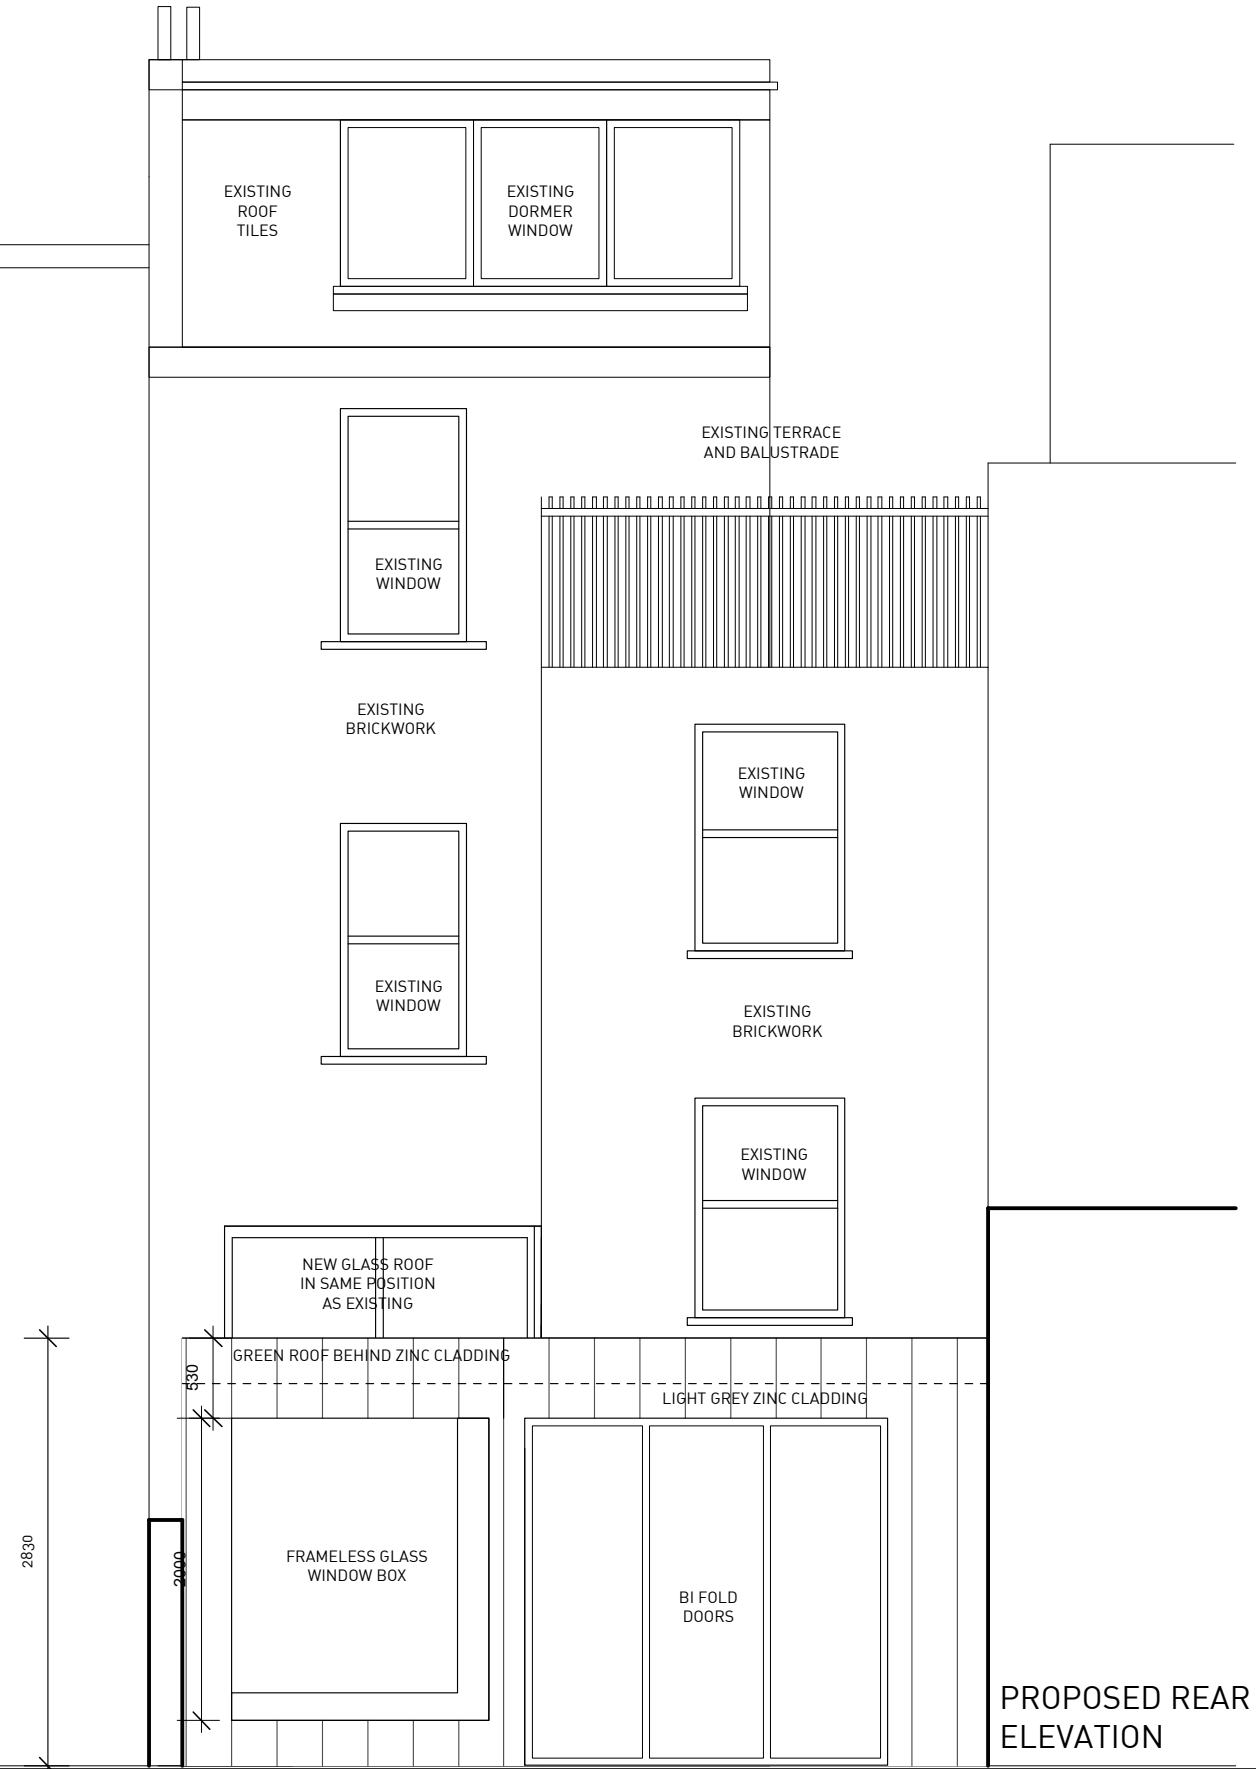

GREEN ROOF:
ENVIRONMENTAL SEDUM MATTING
REQUIRES LOW LEVELS OF
MAINTENANCE. IT WILL NOT
REQUIRE PRUNING OR DEAD
HEADING. IT REQUIRES ONE FEED A
YEAR AND VERY LITTLE WATERING
AND WEEDING MANUALLY BY HAND.

EXISTING REAR ELEVATION

PROPOSED REAR ELEVATION

FOR PLANNING

rev	date	by	comment	chd
F	14.10.15	AD	UPDATED FOR PLANNING	PM
E	10.10.15	AD	UPDATED FOR PLANNING	PM
D	30.09.15	AD	UPDATED FOR PLANNING	PM
C	25.09.15	AD	UPDATED FOR PLANNING	PM
B	16.09.15	AD	UPDATED FOR PLANNING	PM
A	22.07.15	SA	UPDATED FOR PLANNING	PM

Client
Ian O'Gara & Fiona Macdonald

Job

20 Lupion Street
London NW5 2HT

Drawing Title
EXISTING + PROPOSED
REAR ELEVATIONS

Scale 1:50 @ A3

Date	Drawn	Issued	Checked
21.08.2015	AD	PM	PM

Dwg. No.	Rev.
157 030	F