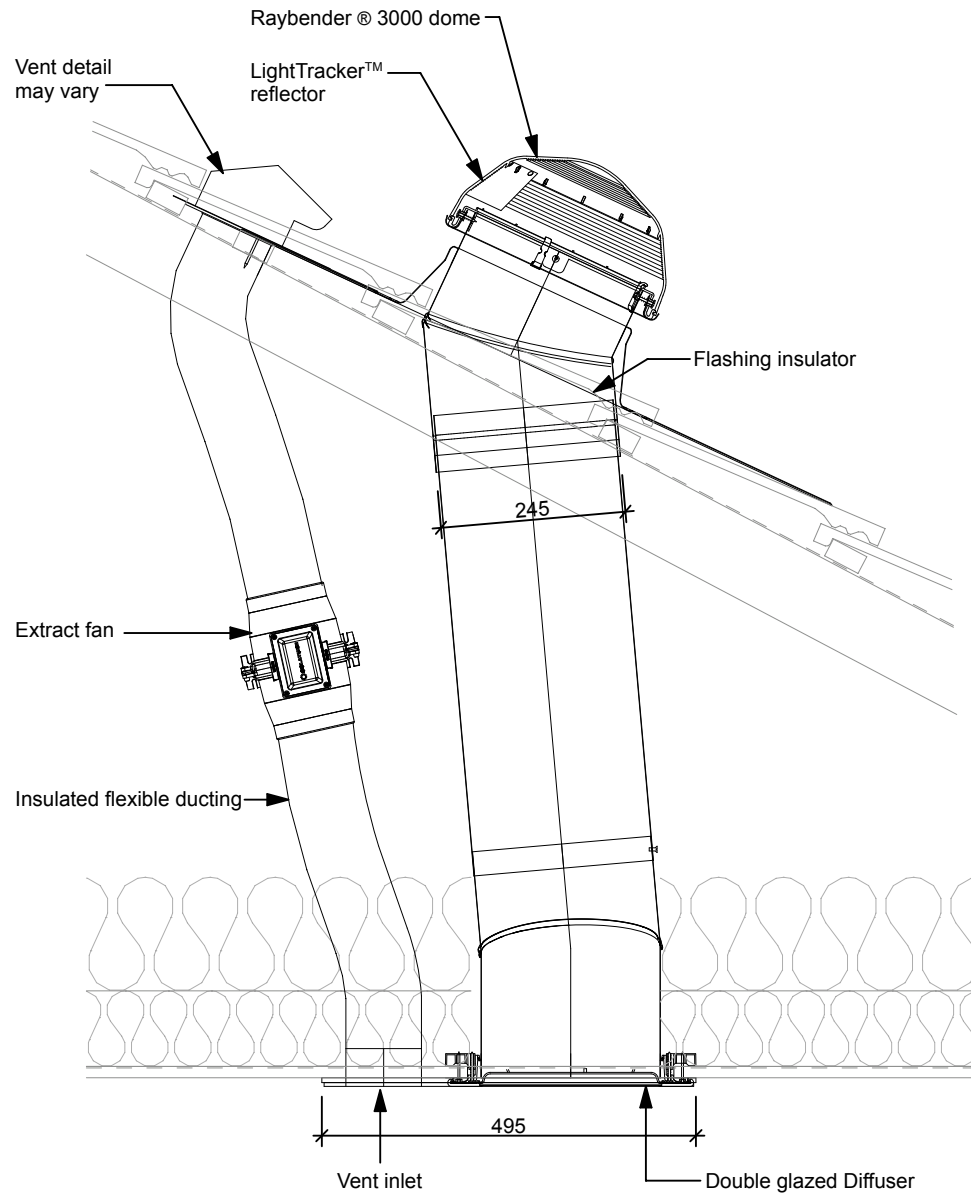

Pitched roof - Bathroom Ventilation Kit

SECTION

160 DS Details
Scale 1:10

160 DS (250mm) Tile roof with
bathroom vent kit

SolaLighting Limited
Sola House, 17 High Street, Olney, MK46 4EB
Tel: 0845 4580101 (local rate) or 01234 241466
Fax: 01234 241766
Email: solatube@solalighting.co.uk