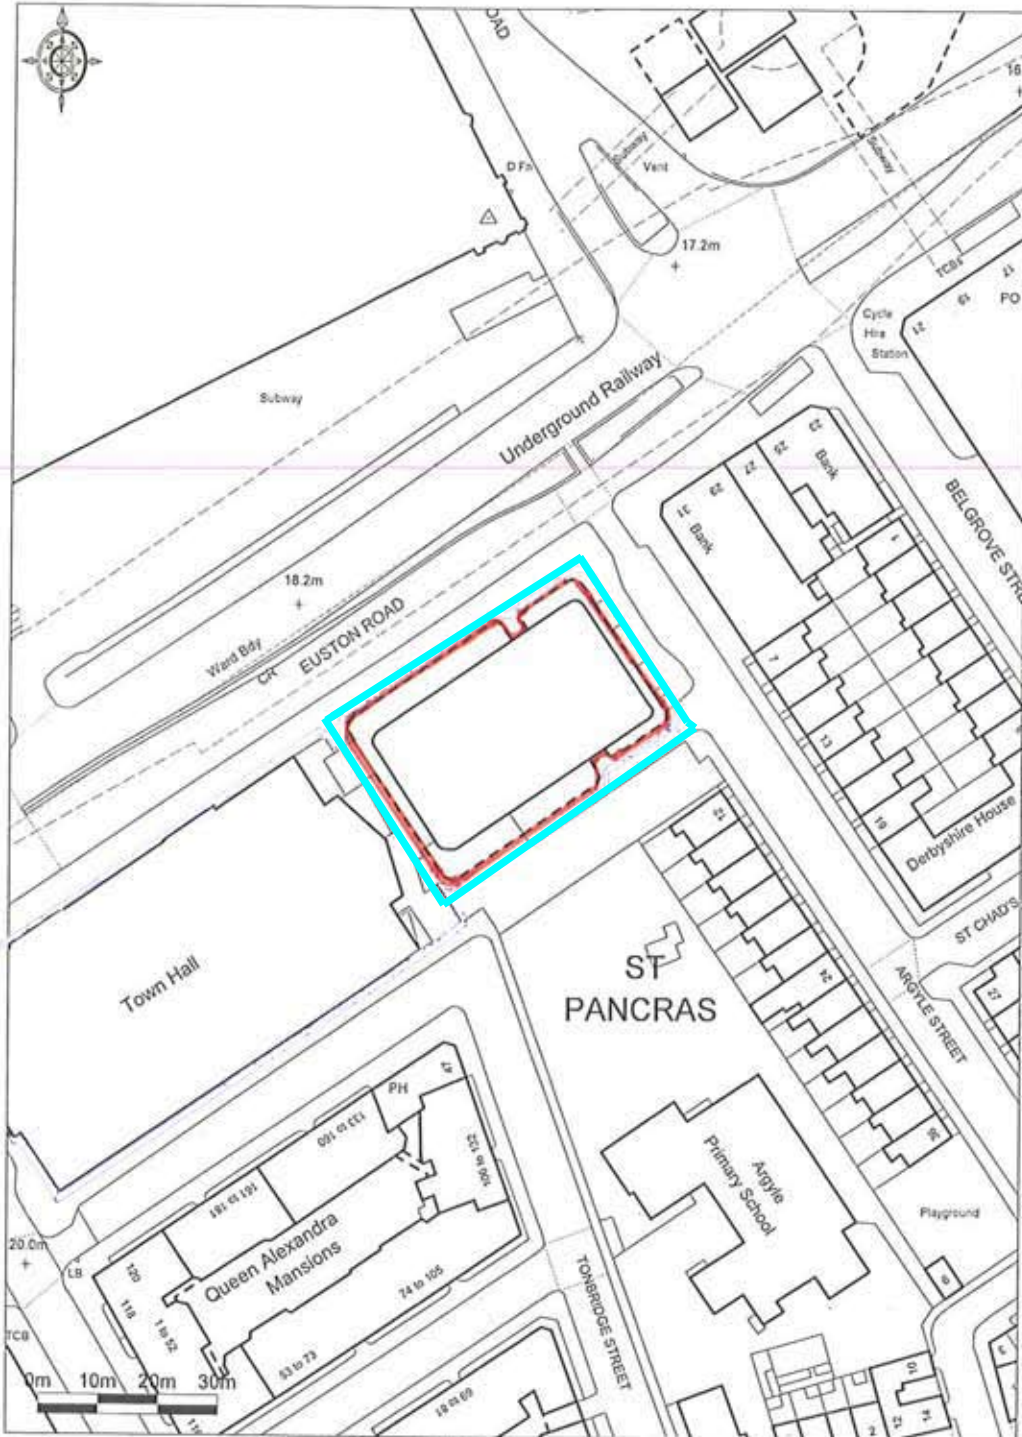

Town Hall Extension
Argyle Street, London

Promap

Location Plan
Scale 1:1250
Drawing No: 1002

= Scaffold