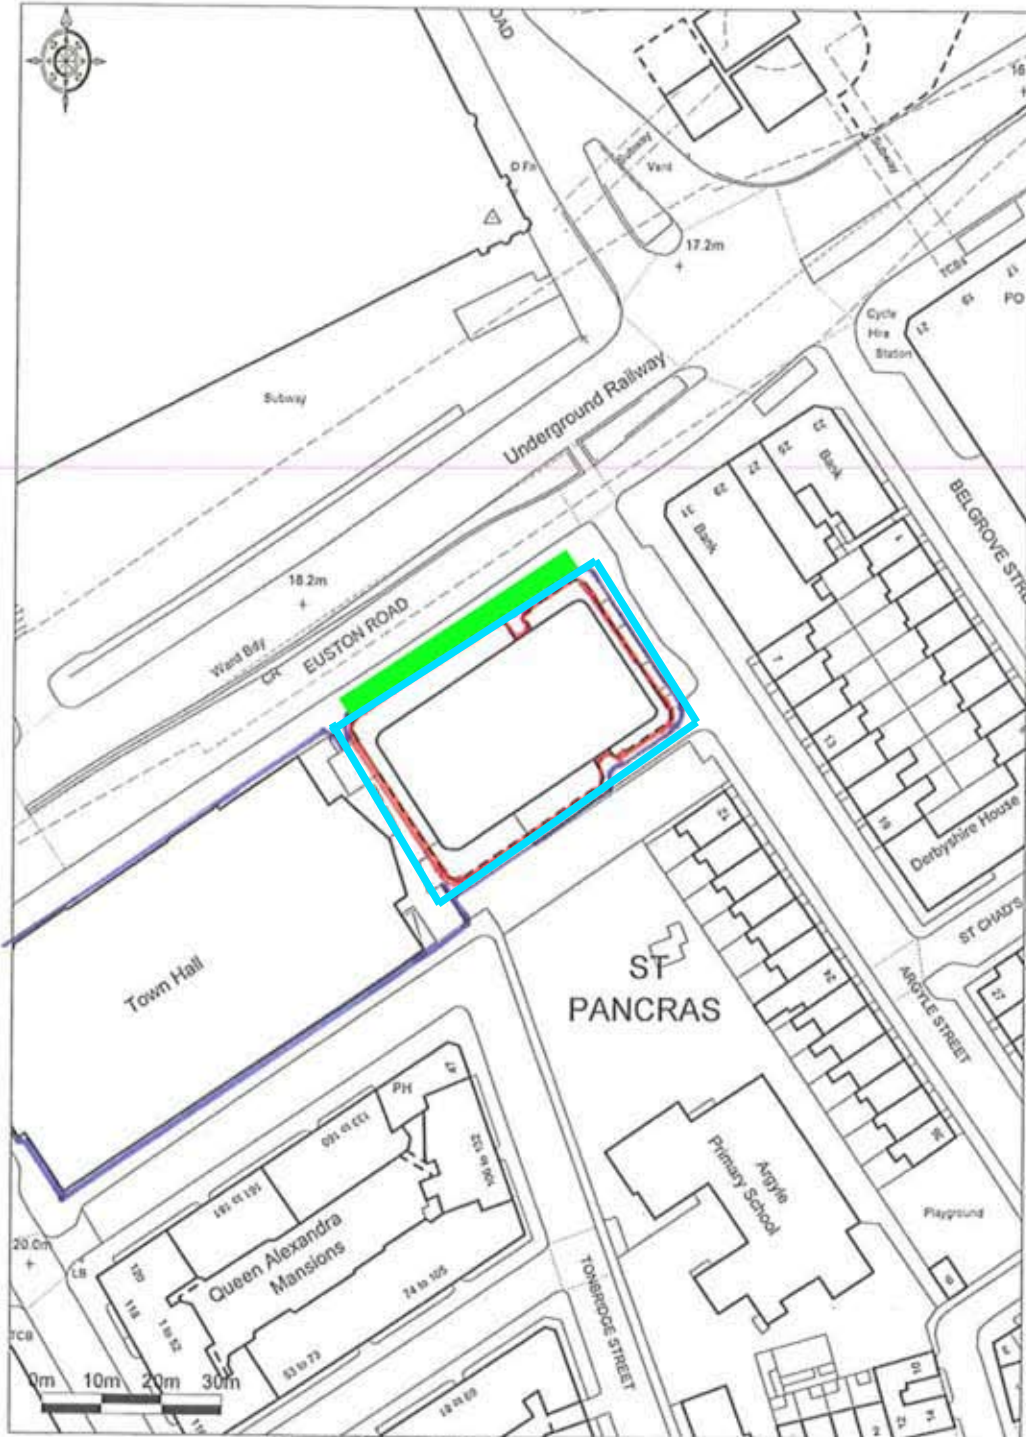

Town Hall Extension
Argyle Street, London

Promap

Location Plan
Scale 1:1250
Drawing No: 1001

= BANNER LOCATION

= Scaffold