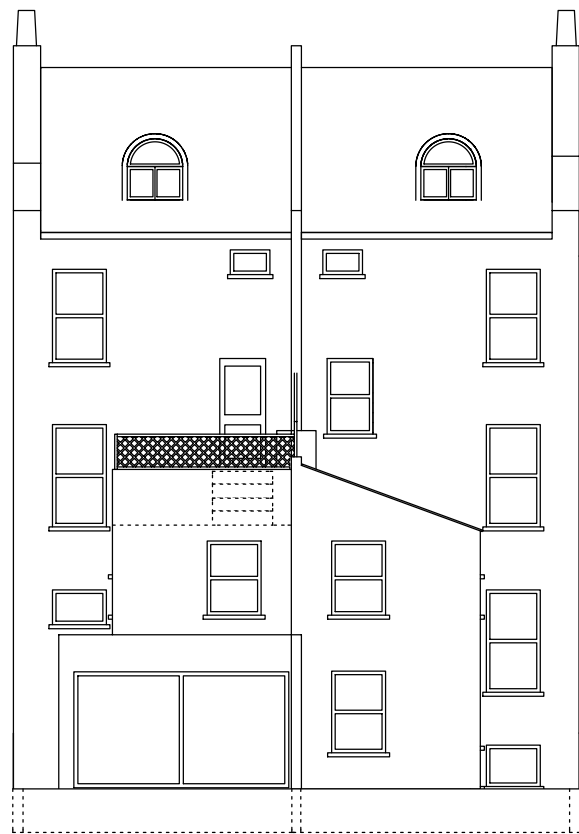

Front view

View from 156 looking NE

Rear of next door 156

Rear view

View from 160 looking SW

Name
Mr Thomas Schneider

Address
158 Iversion Road, NW6 2HH

Scale @ A3
1 : 150

Date
18/08/2015

Title
Existing Elevations

Drawing no.
01.100