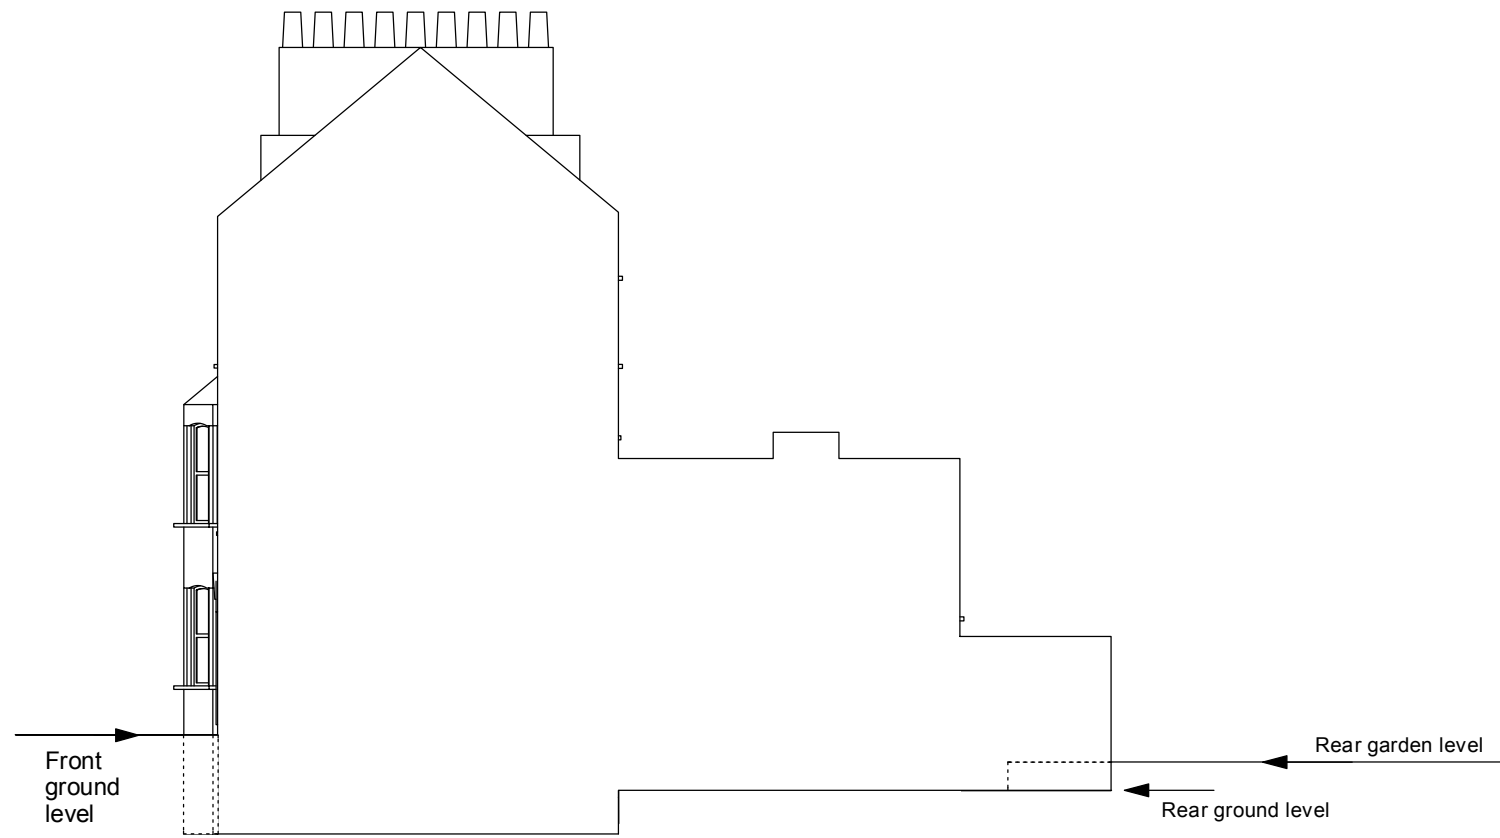

Front view

View from 156 looking NE

Rear of next door 156

Rear view

View from 160 looking SW

Name
Mr Thomas Schneider

Address
158 Iversion Road, NW6 2HH

Scale @ A3
1 : 150

Date
18/08/2015

Title
Existing Elevations

Drawing no.
01.100