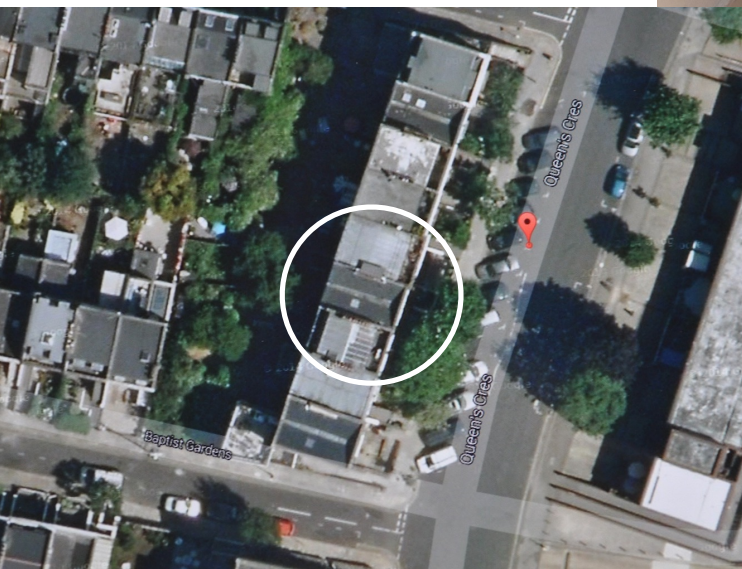

eadstudio4.co.uk

87B Queens Crescent

Roof view looking towards the Street

Looking west over existing slate roof.

Interior photograph of top floor landing with hatch to roof. The proposed staircase will be installed to right against party wall. Bedrooms and bathroom remain as existing layout.

Aerial photograph. No 87 fourth house from bottom.