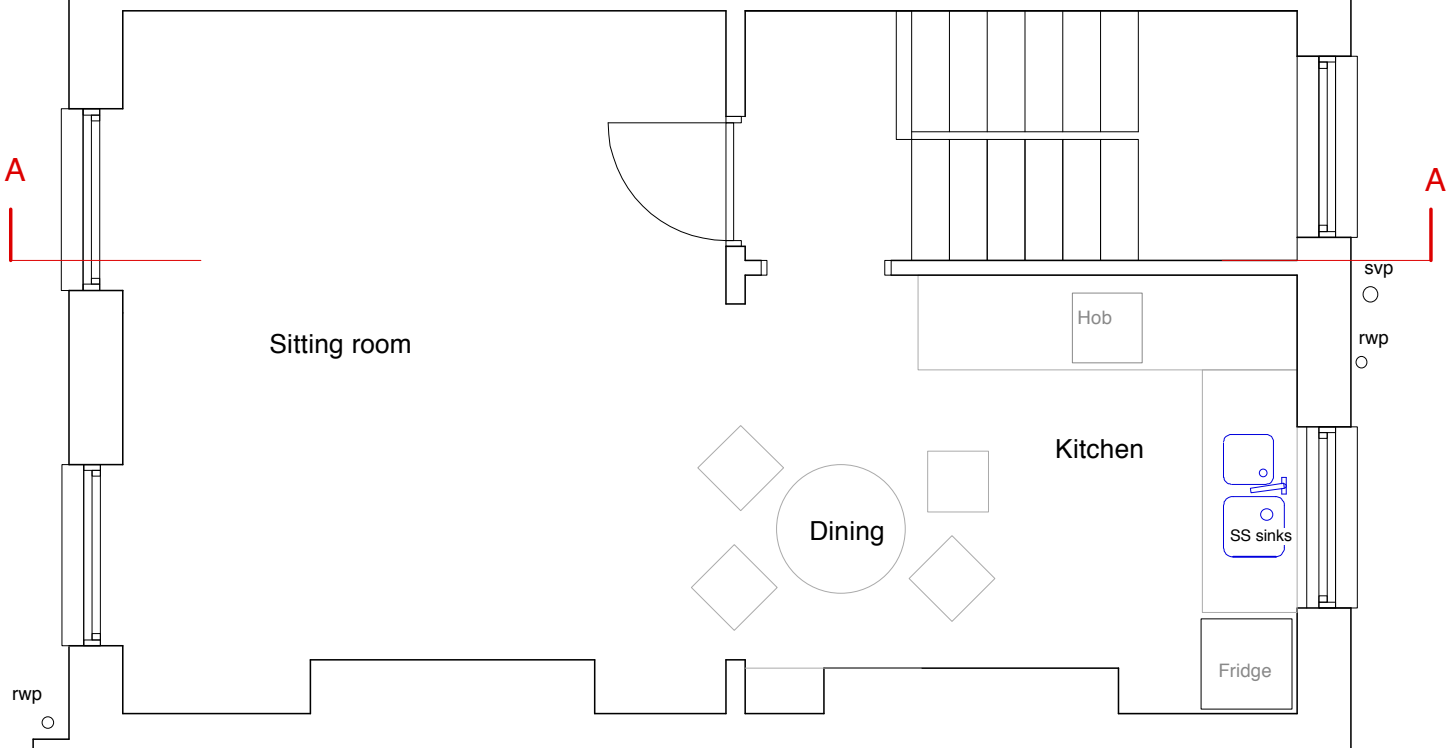

Existing Second Floor Plan

Existing First Floor Plan

DAVID GOMERSALL MA (RCA) En Des Architect  
 Environmental and Architectural Design: eadstudio4  
 11 Victoria St, Castlefields, Shrewsbury, Shropshire, SY1 2HS.  
 Telephone 01743 353 729 07503654133

PROJECT 87B Queens Crescent  
 CLIENT Walton  
 TITLE Ex 1st & 2nd floor Plans  
 SCALE 1:50  
 DATE June 2014  
 DRAWING 305 02