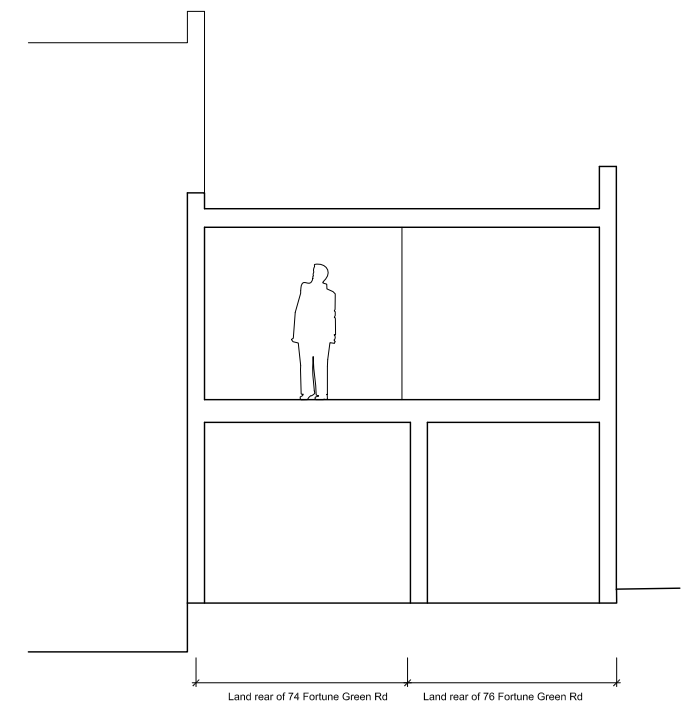

Existing Section B-B

date rev revisions

- - -

key plan

Layouts are indicative. Do not measure or build from these drawings. A full survey is required.

notes

copyright
This drawing is the property of dMFK Architects Ltd. No disclosure or copy of it may be made without the written permission of dMFK Architects Ltd.

DE METZ FORBES KNIGHT ARCHITECTS

the old library 119 cholmley gardens london nw6 1aa t 020 7435 1144 f 020 7435 0884 mail info@dmfk.co.uk
project drawing title

Land to the Rear of Existing Sections A-A
74 Fortune Green Road

client	scale at A1	scale at A3	drawn	date
-	-	1:100	IWW	MAR 12
project no.	1852a	A96	revision	-