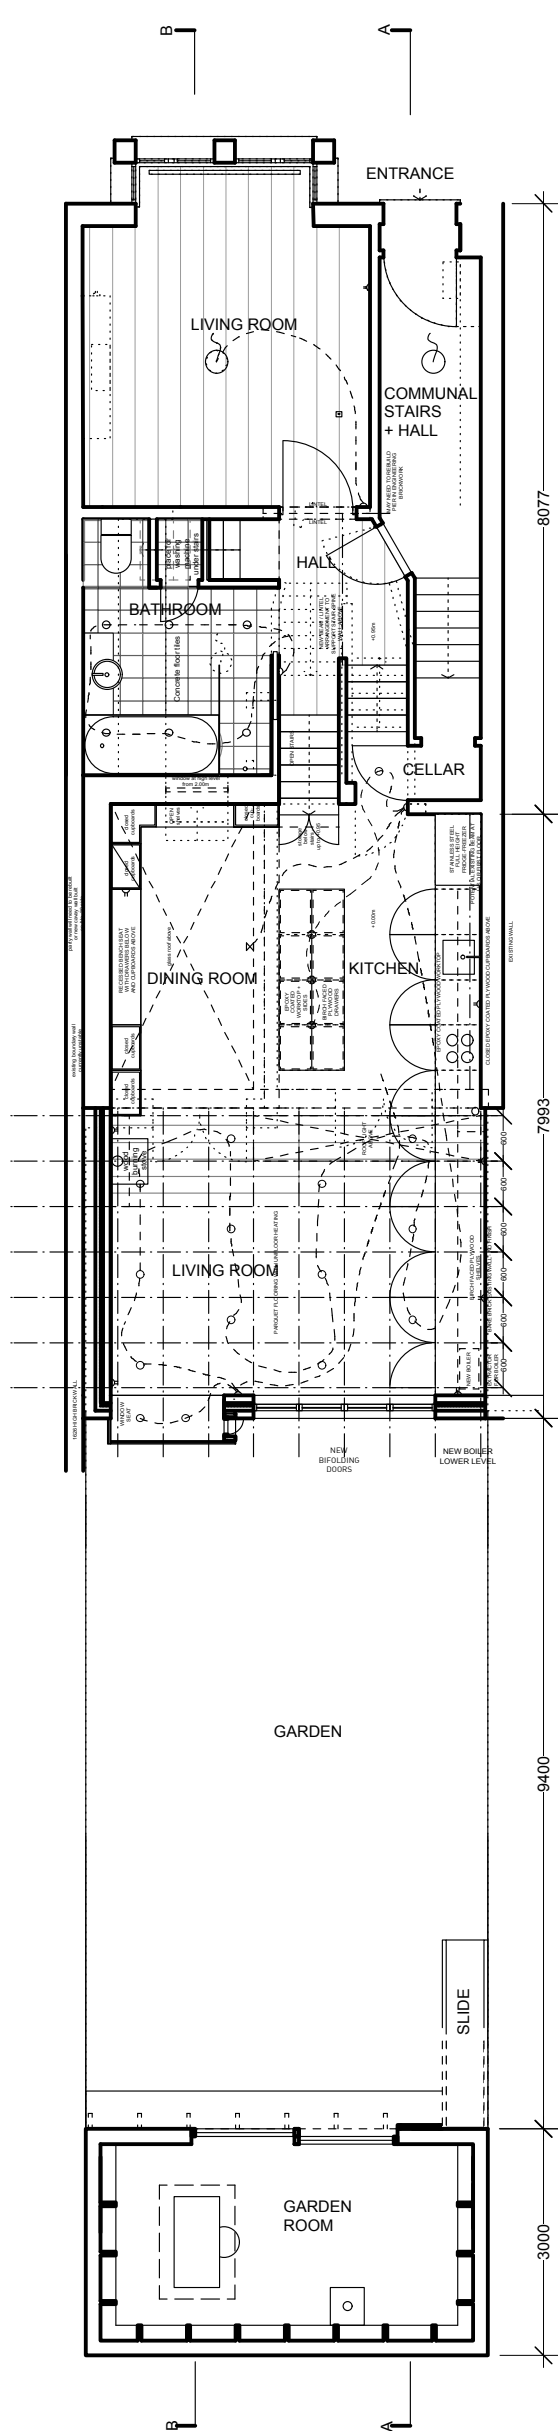

FIRST FLOOR PLAN
 SCALE 1:100

GROUND FLOOR PLAN
 SCALE 1:100

FOR PLANNING

rev	date	by	comment	chkd
D	08.10.15	AD	UPDATED FOR PLANNING	PM
C	24.09.15	AD	UPDATED FOR PLANNING	PM
B	16.09.15	AD	UPDATED FOR PLANNING	PM
A	22.07.15	SA	UPDATED FOR PLANNING	PM

Client
 Ian O'Gara & Fiona Macdonald

Job

20 Lupton Street
 London NW5 2HT

Drawing Title
 PROPOSED
 GROUND FLOOR + FIRST FLOOR
 PLANS

Scale 1:100 @ A3

Date	Drawn	Issued	Checked
21.08.2015	AD	PM	PM

Drg. No.	Rev.
157 009	D