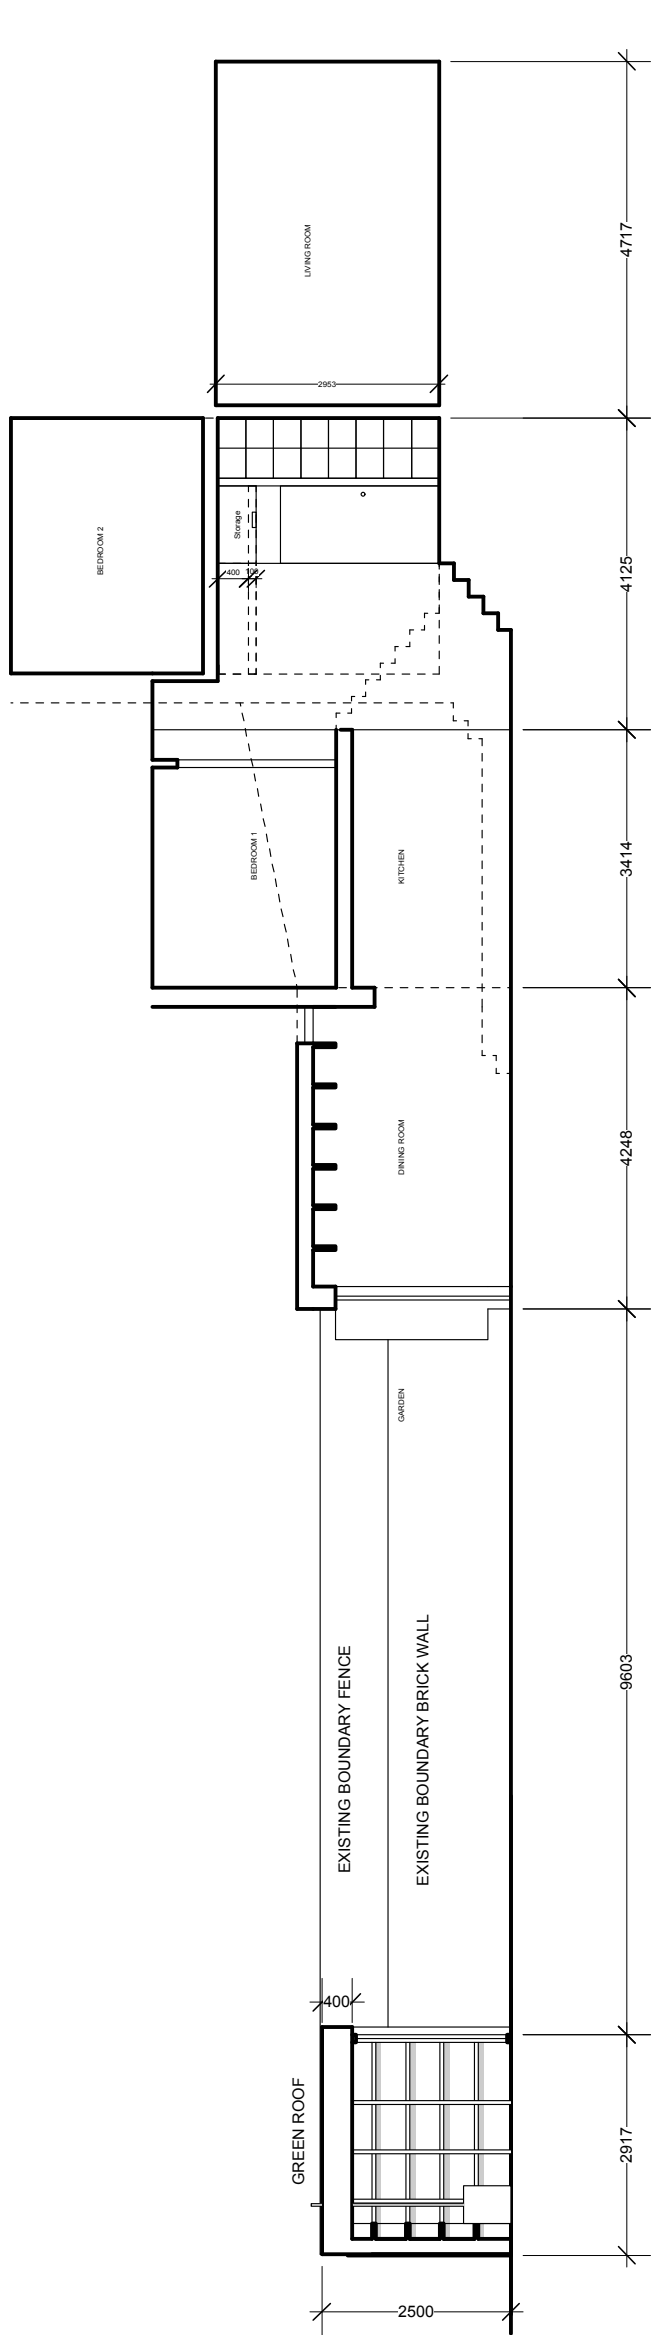

GREEN ROOF:  
 ENVIRONMAT SEDUM MATTING  
 REQUIRES LOW LEVELS OF  
 MAINTENANCE IT WILL NOT  
 REQUIRE PRUNING OR DEAD  
 HEADING. IT REQUIRES ONE FEED A  
 YEAR AND VERY LITTLE WATERING  
 AND WEEDING MANUALLY BY HAND.

SECTION B-B  
 SCALE 1:100

SECTION A-A  
 SCALE 1:100

FOR PLANNING

rev	date	by	comment	chkd
D	08.10.15	AD	UPDATED FOR PLANNING	PM
C	25.09.15	AD	UPDATED FOR PLANNING	PM
B	16.09.15	AD	UPDATED FOR PLANNING	PM
A	22.07.15	SA	UPDATED FOR PLANNING	PM

Client  
 Ian O'Gara & Fiona Macdonald

Job

20 Lupton Street  
 London NW5 2HT

Drawing Title  
 PROPOSED  
 SECTION A-A + SECTION B-B

Scale 1:100 @ A3

Date	Drawn	Issued	Checked
21.08.2015	AD	PM	PM

Drg. No.	Rev.
157 020	D