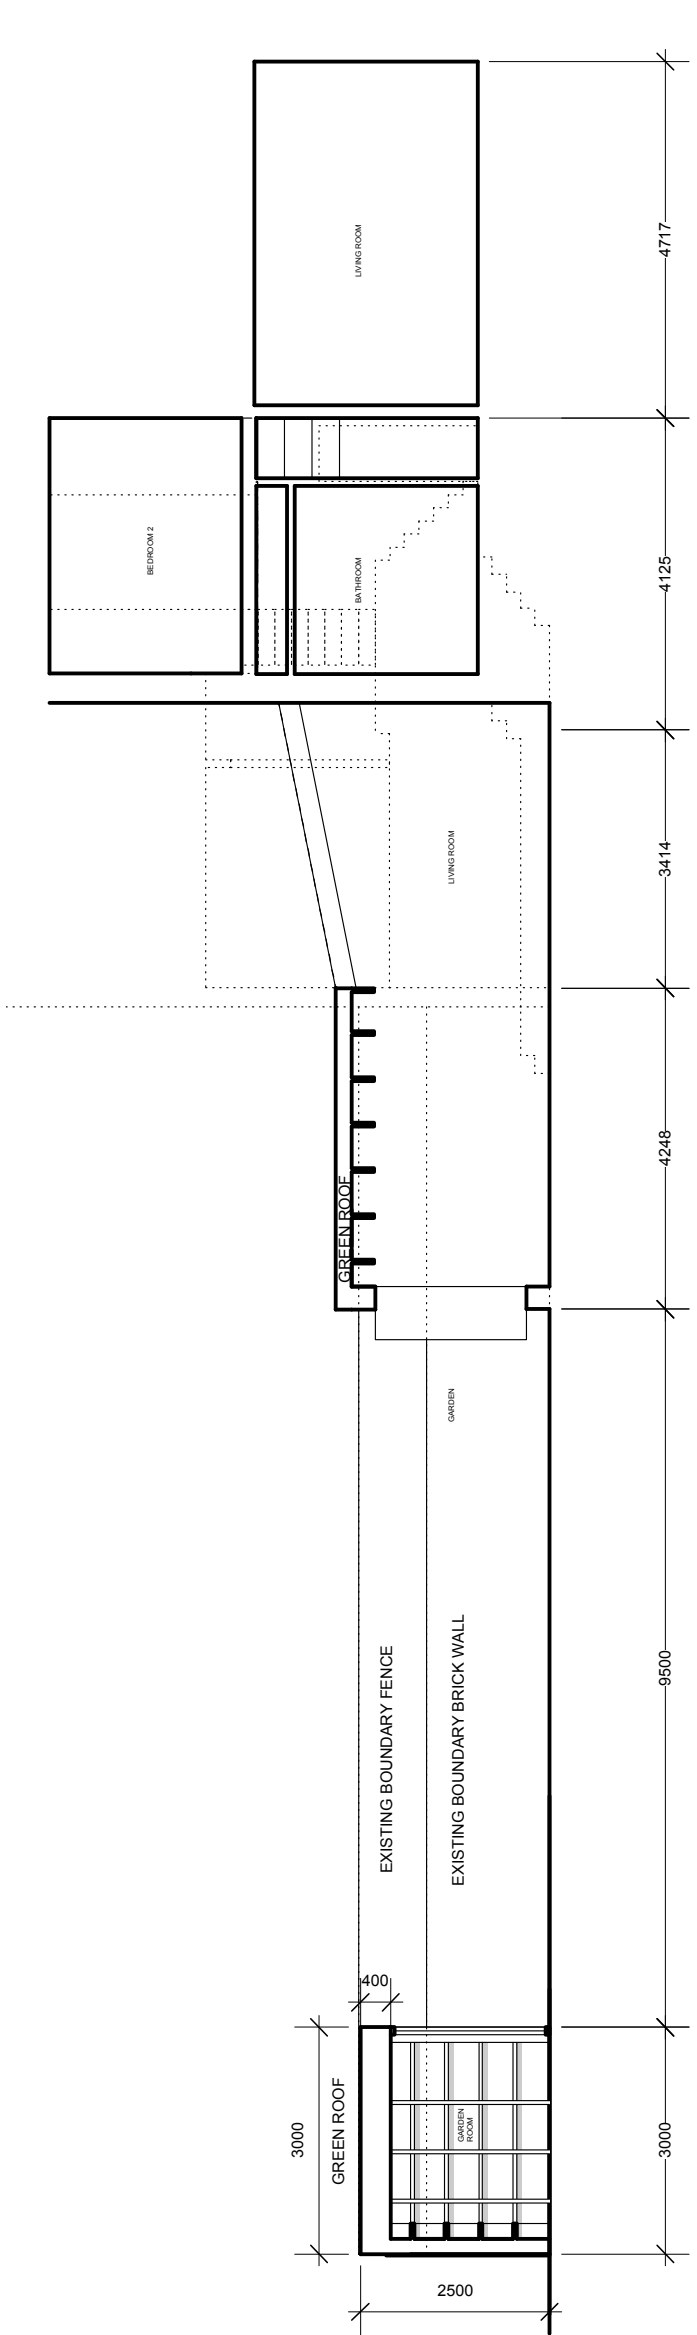

SECTION B-B  
 SCALE 1:100

SECTION A-A  
 SCALE 1:100

FOR PLANNING

rev	date	by	comment	chkd
D	08.10.15	AD	UPDATED FOR PLANNING	PM
C	25.09.15	AD	UPDATED FOR PLANNING	PM
B	16.09.15	AD	UPDATED FOR PLANNING	PM
A	22.07.15	SA	UPDATED FOR PLANNING	PM

Client  
 Ian O'Gara & Fiona Macdonald

Job

20 Lupton Street  
 London NW5 2HT

Drawing Title  
 PROPOSED  
 SECTION A-A + SECTION B-B

Scale 1:100 @ A3

Date	Drawn	Issued	Checked
21.08.2015	AD	PM	PM

Drg. No.	Rev.
157 020	D