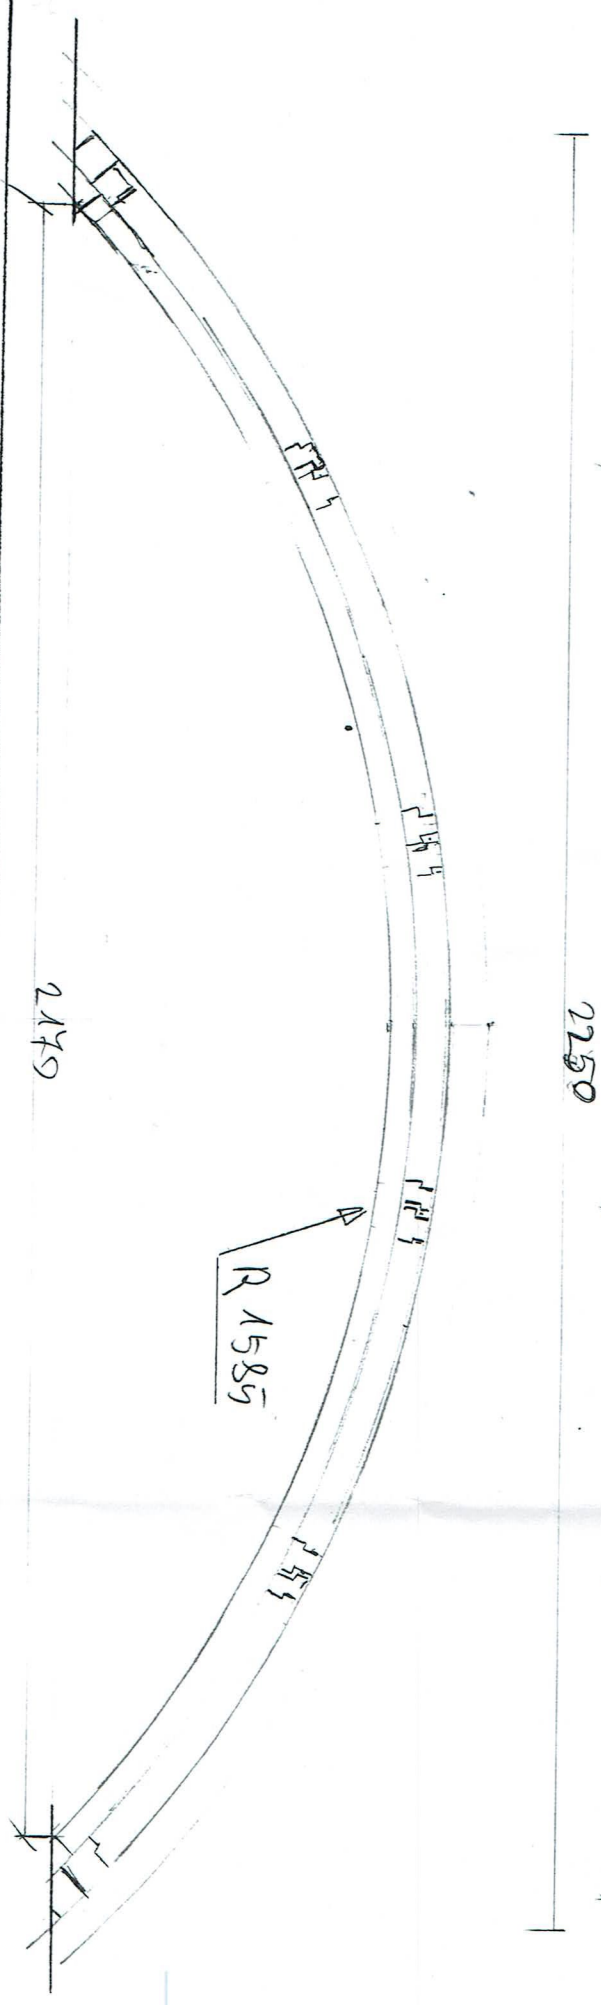

I.No

Client	Lavender Cottage	
	Vale of Heath	
	NW3	1A2
Job Title	LAVENDER COTTAGE	
Scale	1:100	
Date	26/07/2015	