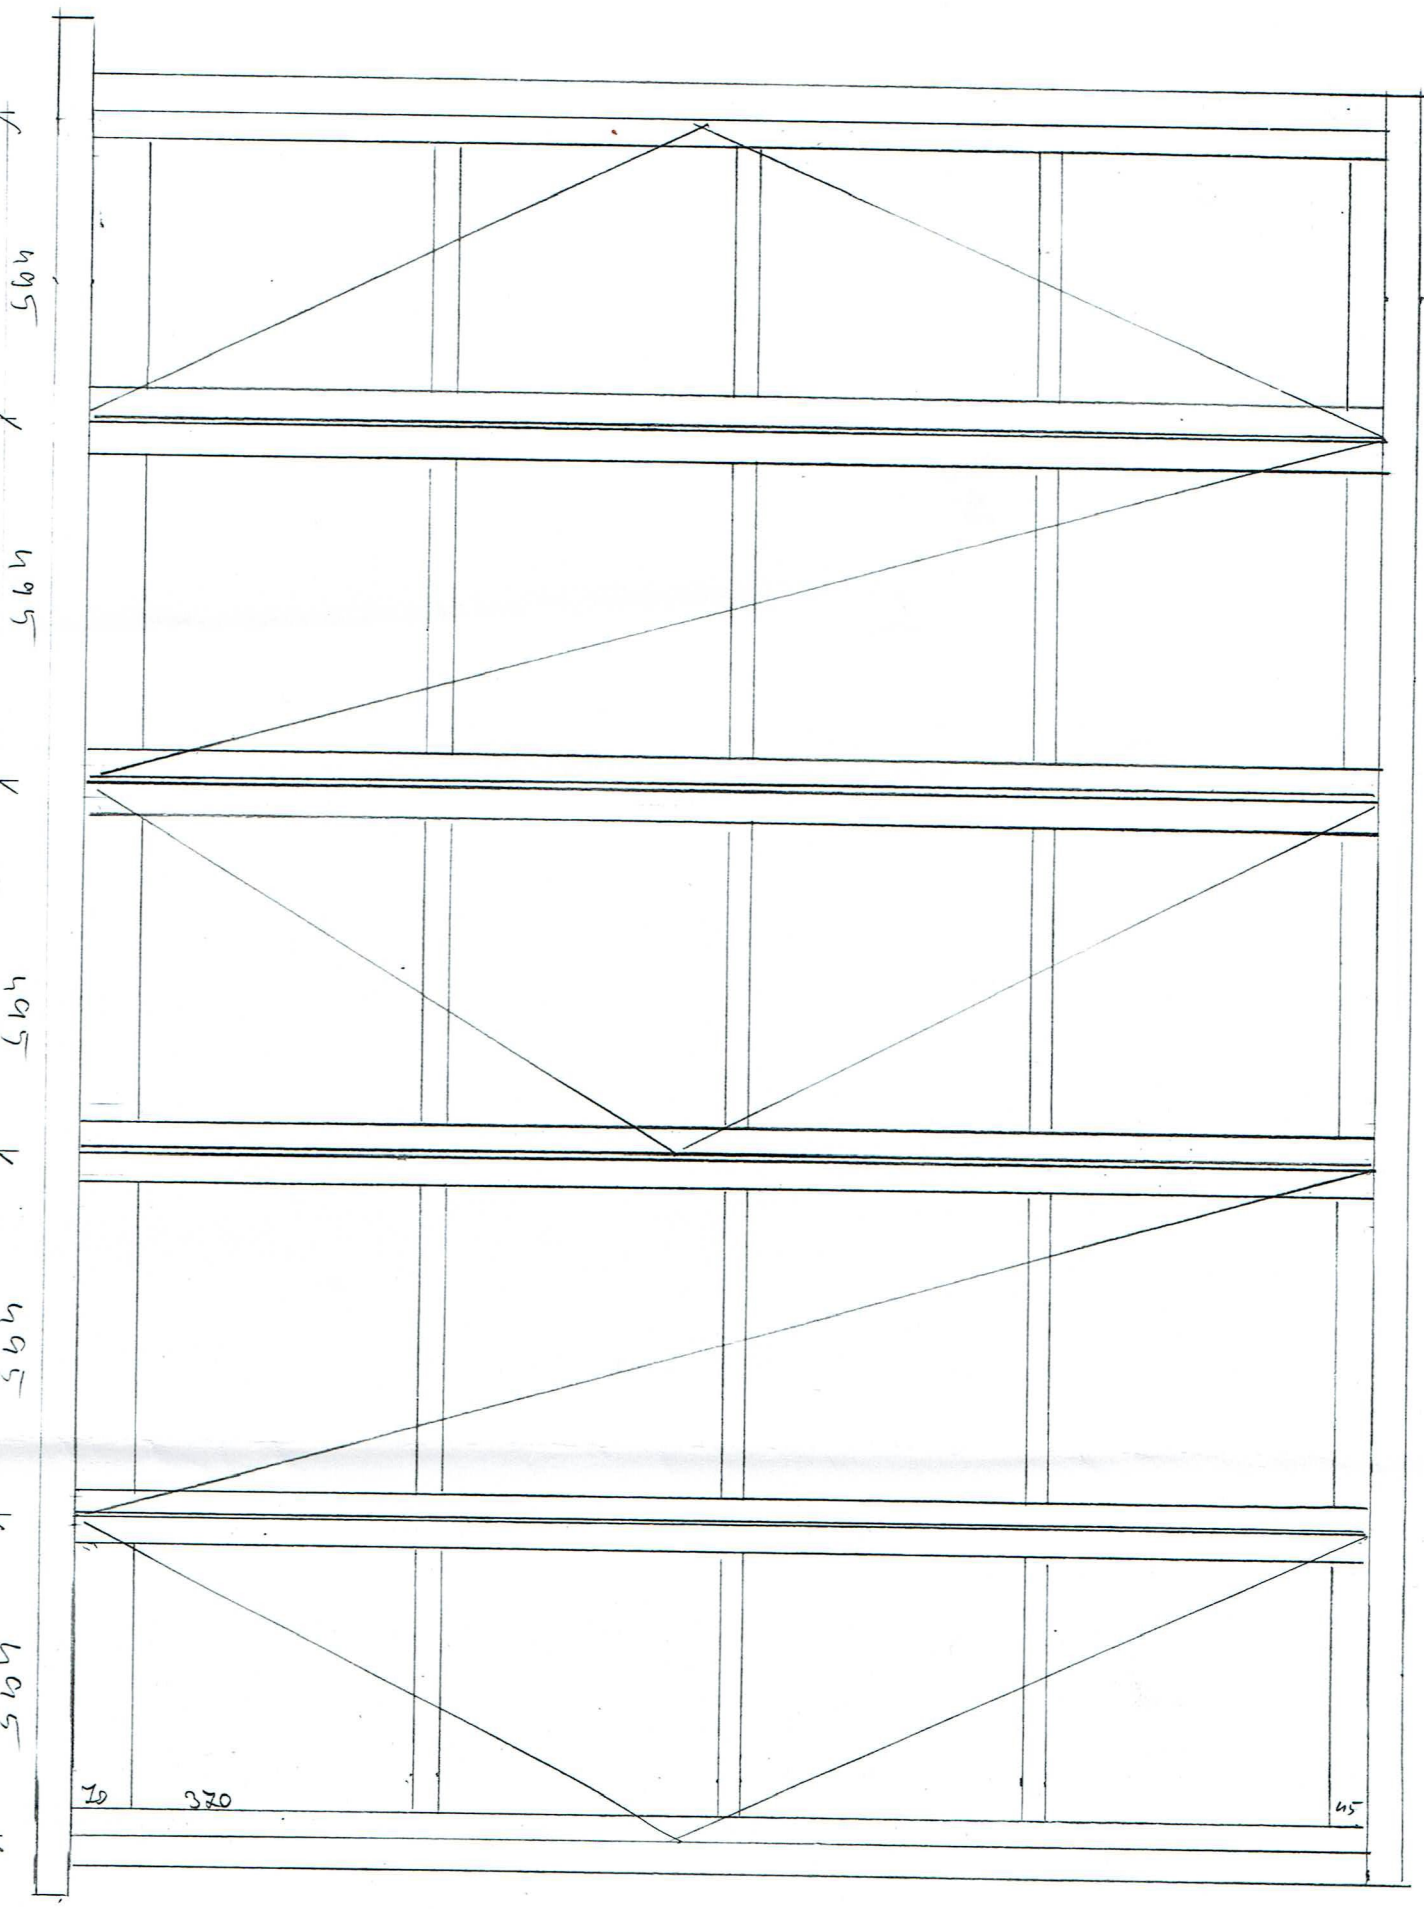

I.No

Client	Lavender Cottage	
	Vale of Heath	
	NW3	1A2
Job Title	LAVENDER COTTAGE	
Scale	1:100	
Date	26/07/2015	