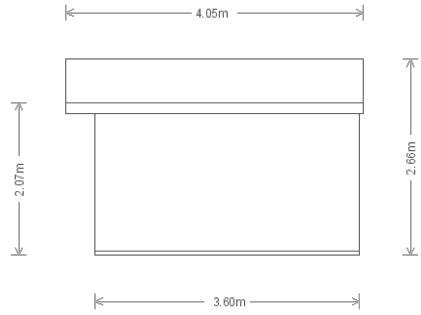

Scale 1:50

Details
Materials

- Cladding Material - Swedish Redwood Shiplap
- Roof Material - Grey Slate Composite Tiles
- Door and Window Frame Material - Swedish Redwood
- Doors - Hemlock
- Building Colour - Ash