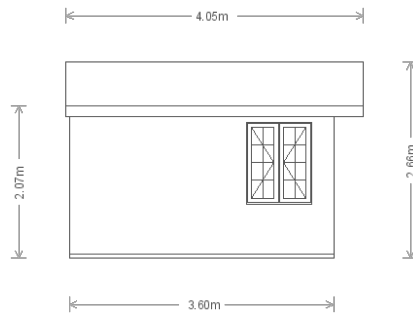

Scale 1:50

Details

Materials

- Cladding Material - Swedish Redwood Shiplap
- Roof Material - Grey Slate Composite Tiles
- Door and Window Frame Material - Swedish Redwood
- Doors - Hemlock
- Building Colour - Ash