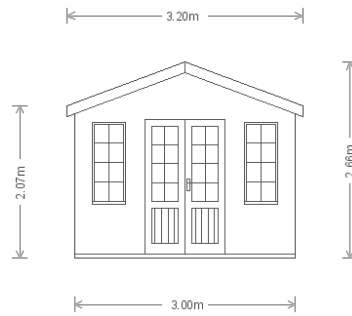

Scale 1:50

Details

Materials

- Cladding Material - Swedish Redwood Shiplap
- Roof Material - Grey Slate Composite Tiles
- Door and Window Frame Material - Swedish Redwood
- Doors - Hemlock
- Building Colour - Ash