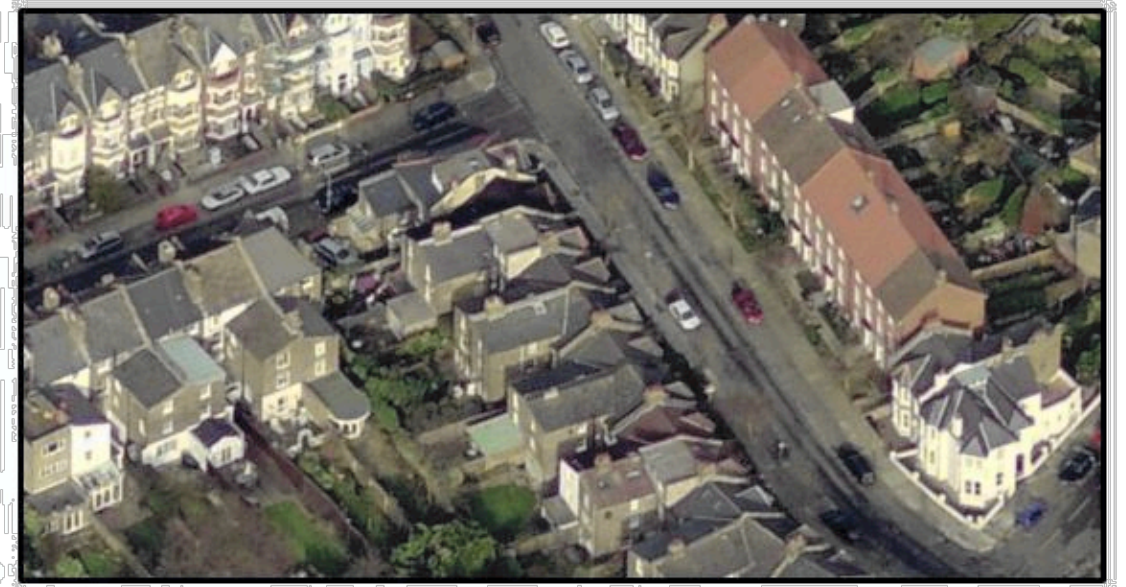

FRONT ELEVATION

REAR ELEVATION

AERIAL VIEW

<small>DO NOT SCALE THIS DRAWING WRITTEN DIMENSIONS ONLY TO BE USED ALL DIMENSIONS ARE IN MILLIMETRES ALL DIMENSIONS TO BE VERIFIED ON SITE ANY INCONSISTENCIES TO BE REPORTED TO THE ARCHITECT IMMEDIATELY</small>	Job No 7101	Pelican Architecture & Design Ltd 5 Kings Parade, Okehampton Road London, NW10 3ED	t: 020 84590172 m: 07779 230003 e: ben@pelicanad.co.uk	PAD
	FOR PLANNING PURPOSES ONLY	title Site photographs	number 7101 - PH	
	44 Agamemnon Road, London, NW6 1EN	drawn by BB	scale NTS	