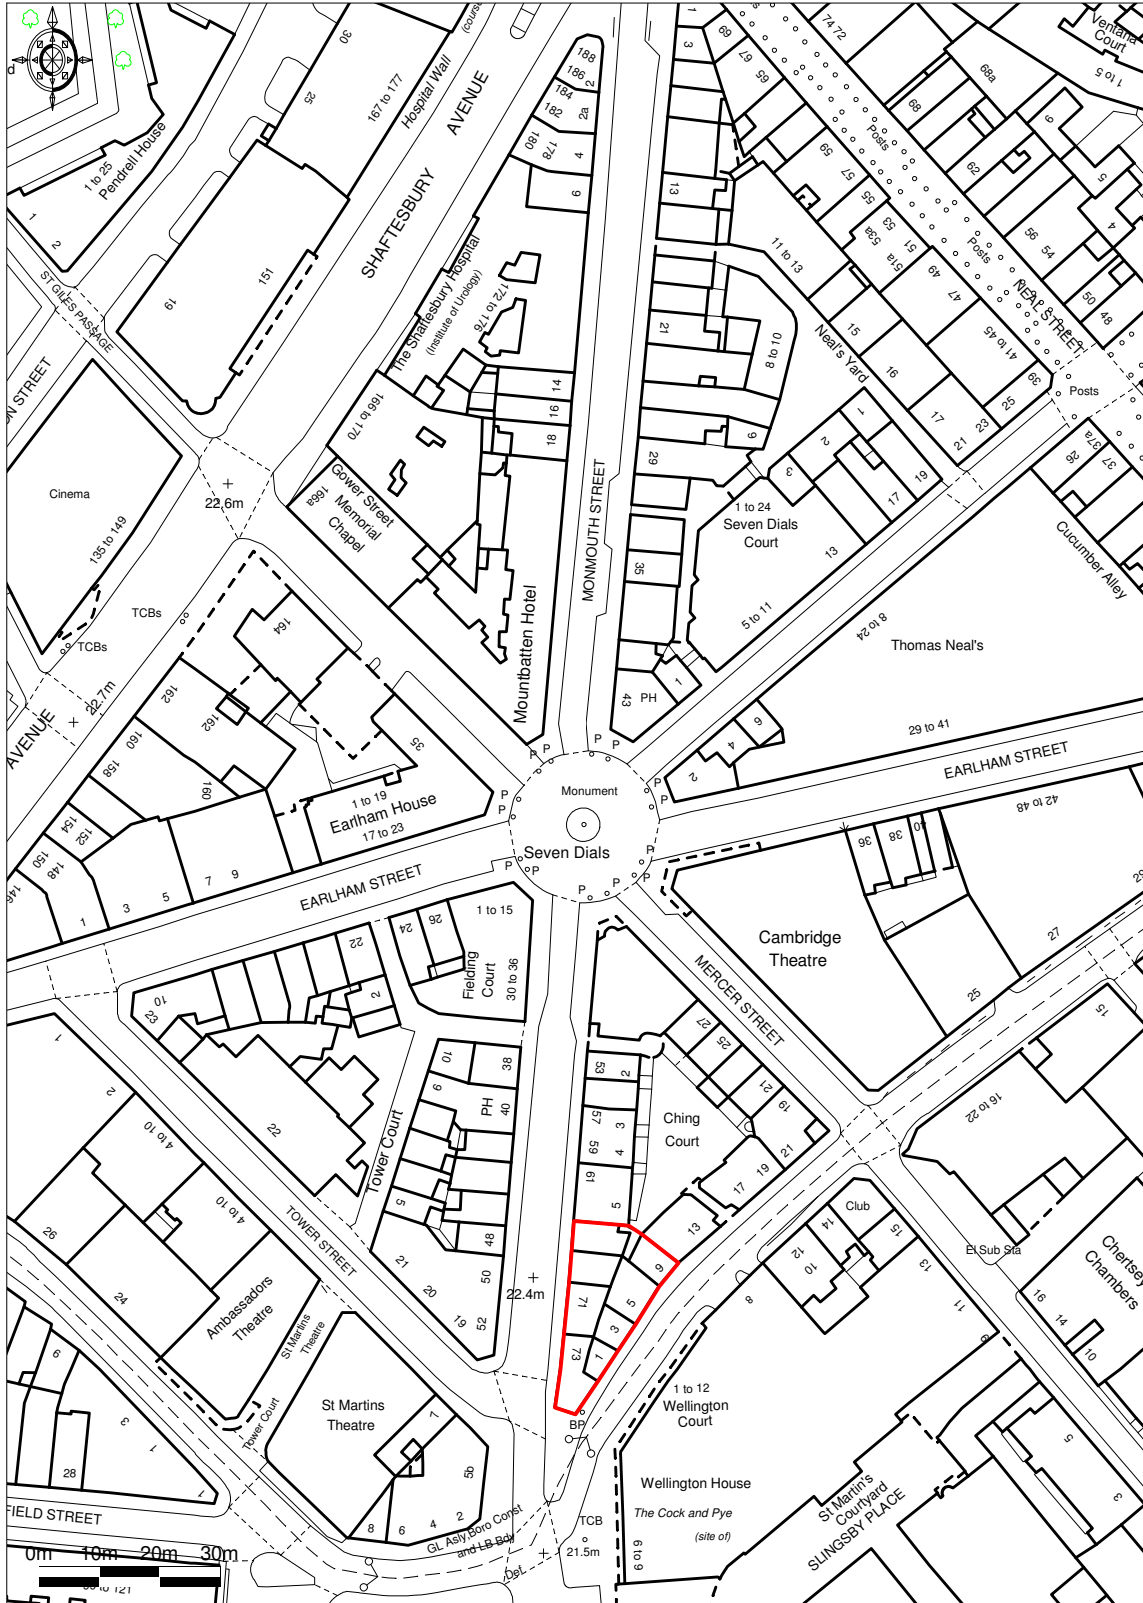

65-75 Monmouth St and 1-9 Shelton Street Site Location Plan P4812/RJP/P01

ROLFE JUDD LTD, OLD CHURCH COURT, CLAYLANDS ROAD, THE OVAL, LONDON SW8 1NZ