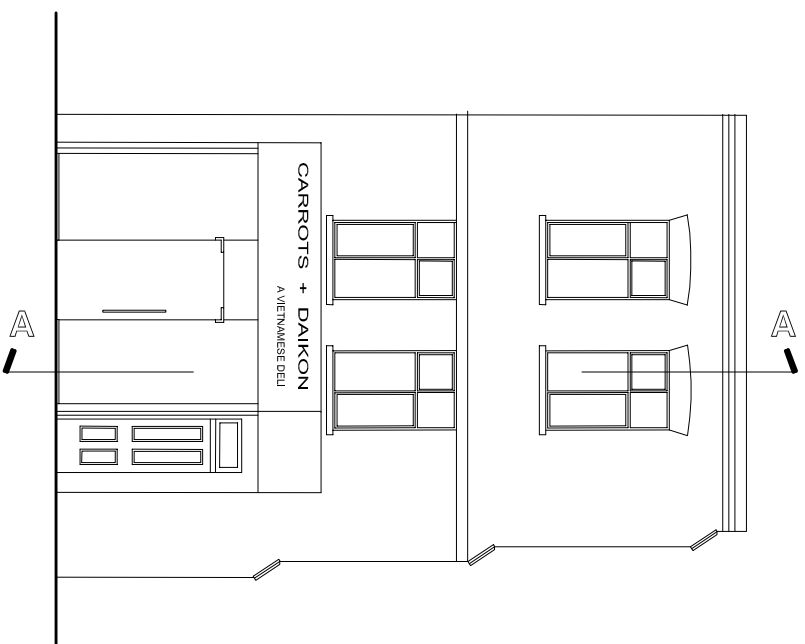

SECTION A - A

FRONT ELEVATION

A4

Yiannis Pareas Chartered Architects
82 Mill Lane
London NW6 1NL
Tel 020 7431 5022

fax 020 7435 6571

10 HIGHGATE ROAD
LONDON NW5 1NR

FRONT ELEVATION
AS EXISTING

DRAWING NO 586/1