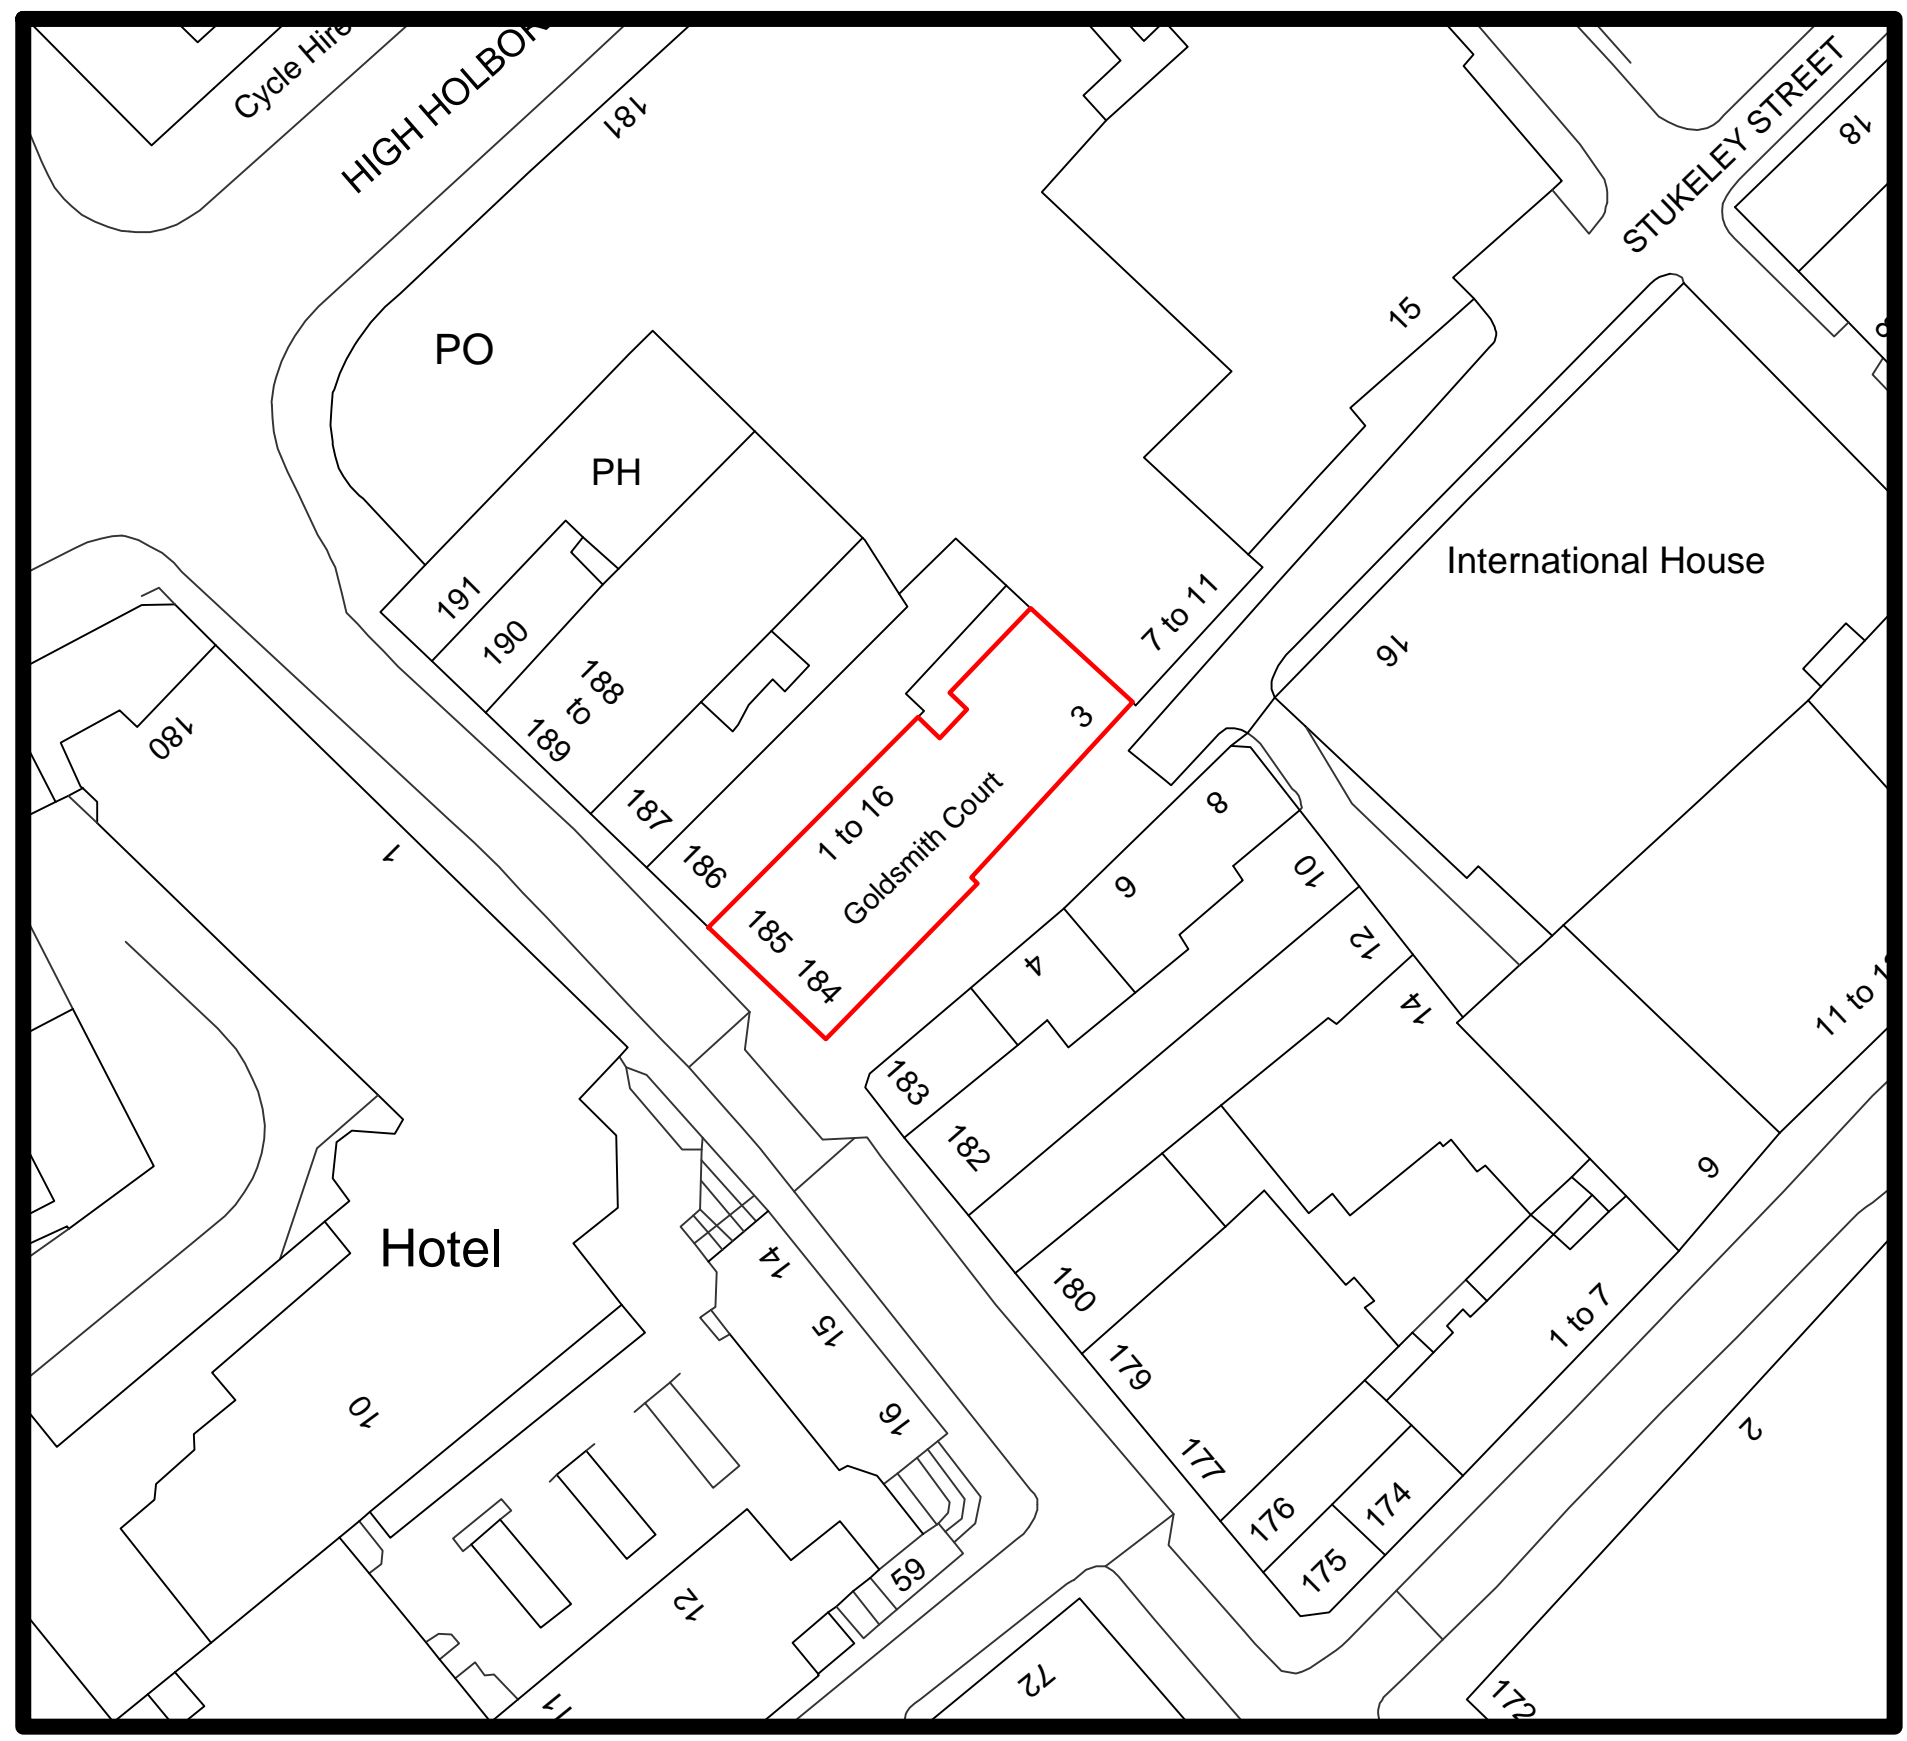

Rev	Date	Description
XX	XX:XX:XX	XXXX

Arcus Consulting LLP
Wakefield 0192 466 9000 Manchester 0161 905 3222 London 0208 8742 2512
Liverpool 0151 708 1080 Newcastle 0191 272 5781 Rugby 01788 297 127
info@arcus.uk.com www.arcus.uk.com

Client
Origin Housing

Project
Goldsmith Court Window Replacement

Title
Site Location Plan

Scale	Date	Stage
1:500@A3	28.09.15	PL
Job No	Drawing No	Rev
3975	005	
Drawn	Approved	
MH	JS	

This drawing is the copyright of Arcus. Contractors must check all dimensions on site. Do not scale the drawings. Only figured dimensions are to be worked to.

Site Location Plan 1:500@A3