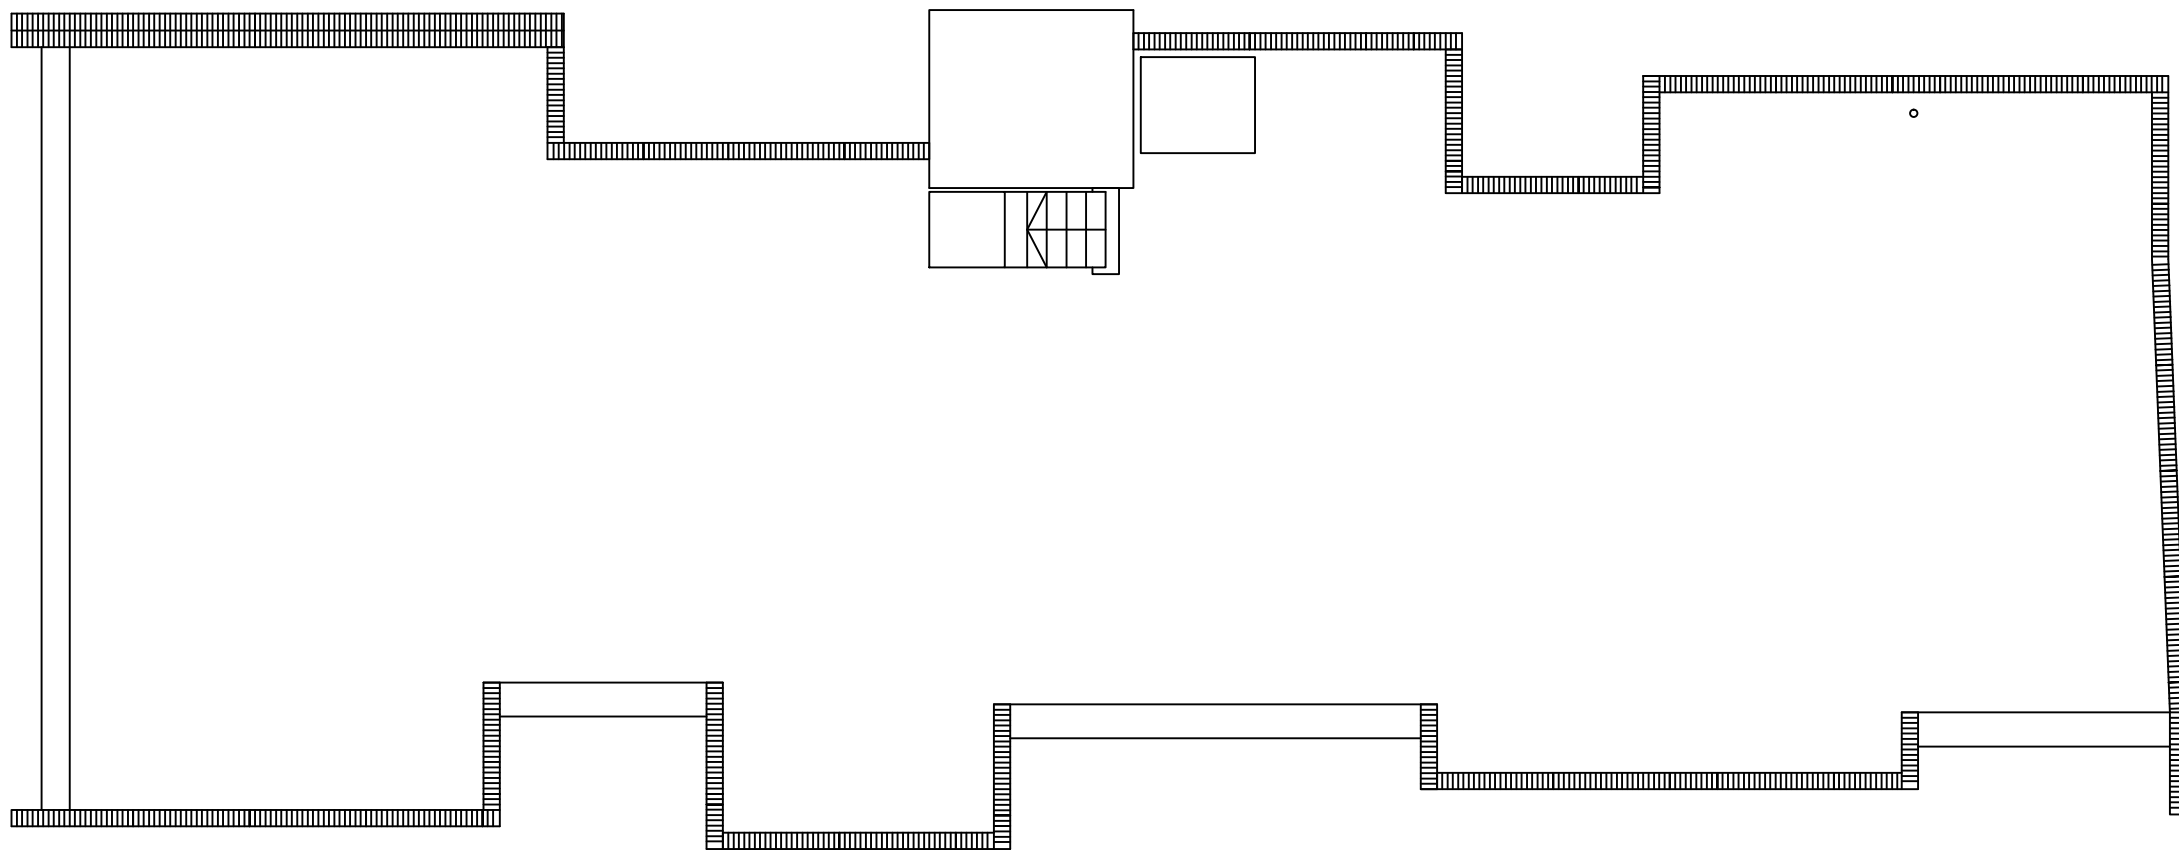

Rev	Date	Description
XX	XX:XX:XX	XXXX

Arcus Consulting LLP
Wakefield 0192 466 9000 Manchester 0161 905 3222 London 0208 8742 2512
Liverpool 0151 708 1080 Newcastle 0191 272 5781 Rugby 01788 297 127
info@arcus.uk.com www.arcus.uk.com

Client
Origin Housing

Project
Goldsmith Court Window Replacement

Title
Roof Plan

Scale	Date	Stage
1:100@A3	29.09.15	PL
Job No	Drawing No	Rev
3975	004	
Drawn	Approved	
MH	JS	

This drawing is the copyright of Arcus. Contractors must check all dimensions on site. Do not scale the drawings. Only figured dimensions are to be worked to.

Roof Plan 1:100@A3