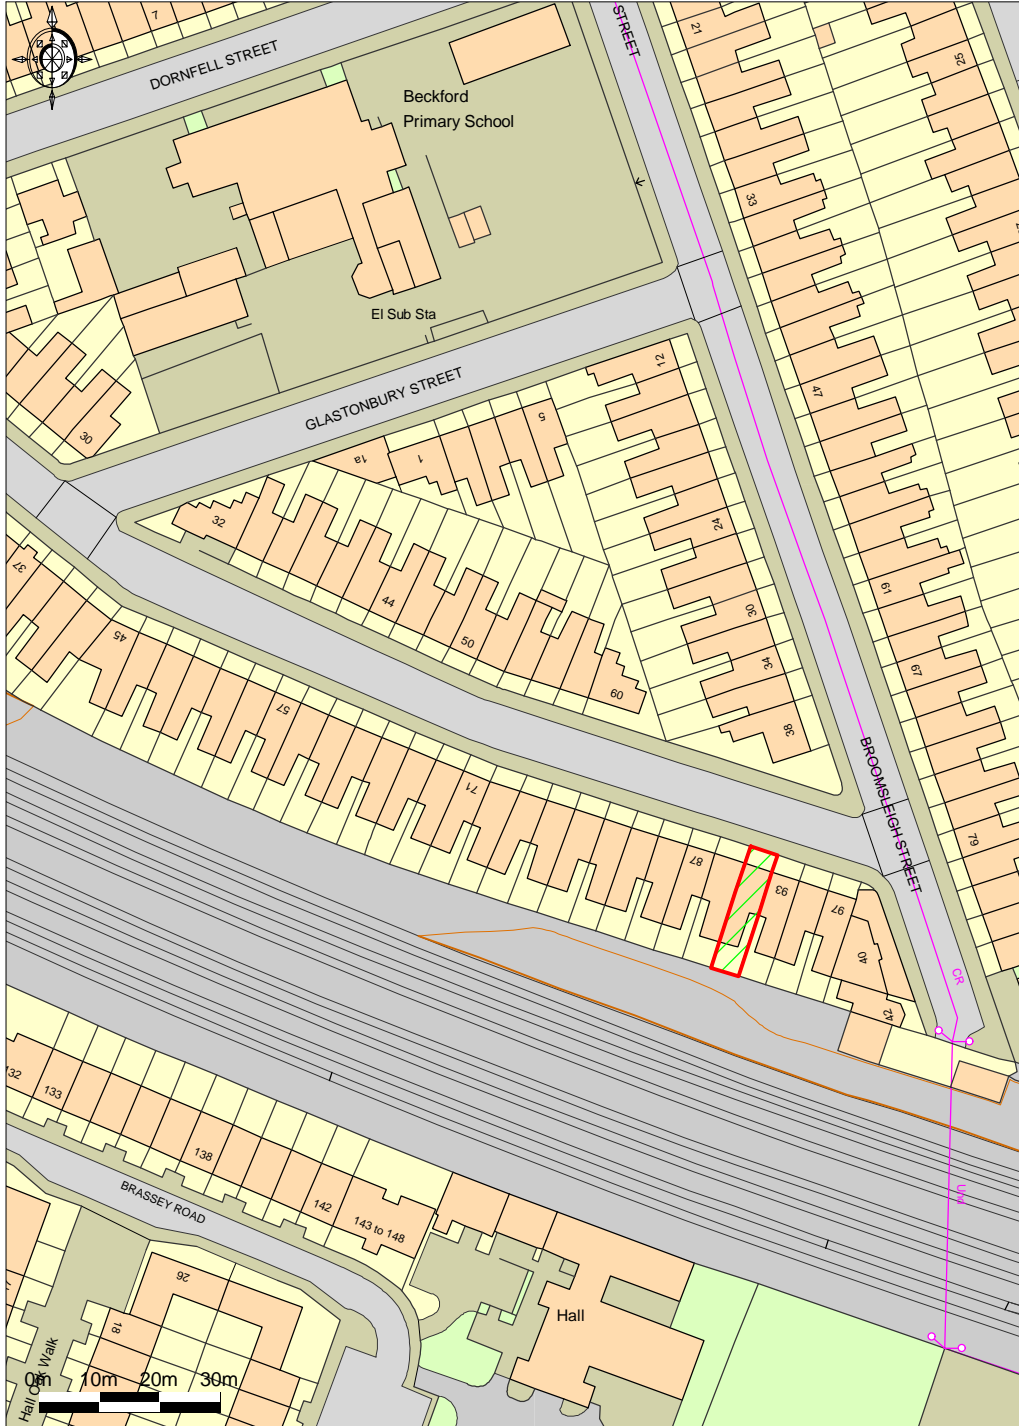

Red Line Plan 1:1250 @A4
91 Ravenshaw Street, Camden, London, NW6 1NP