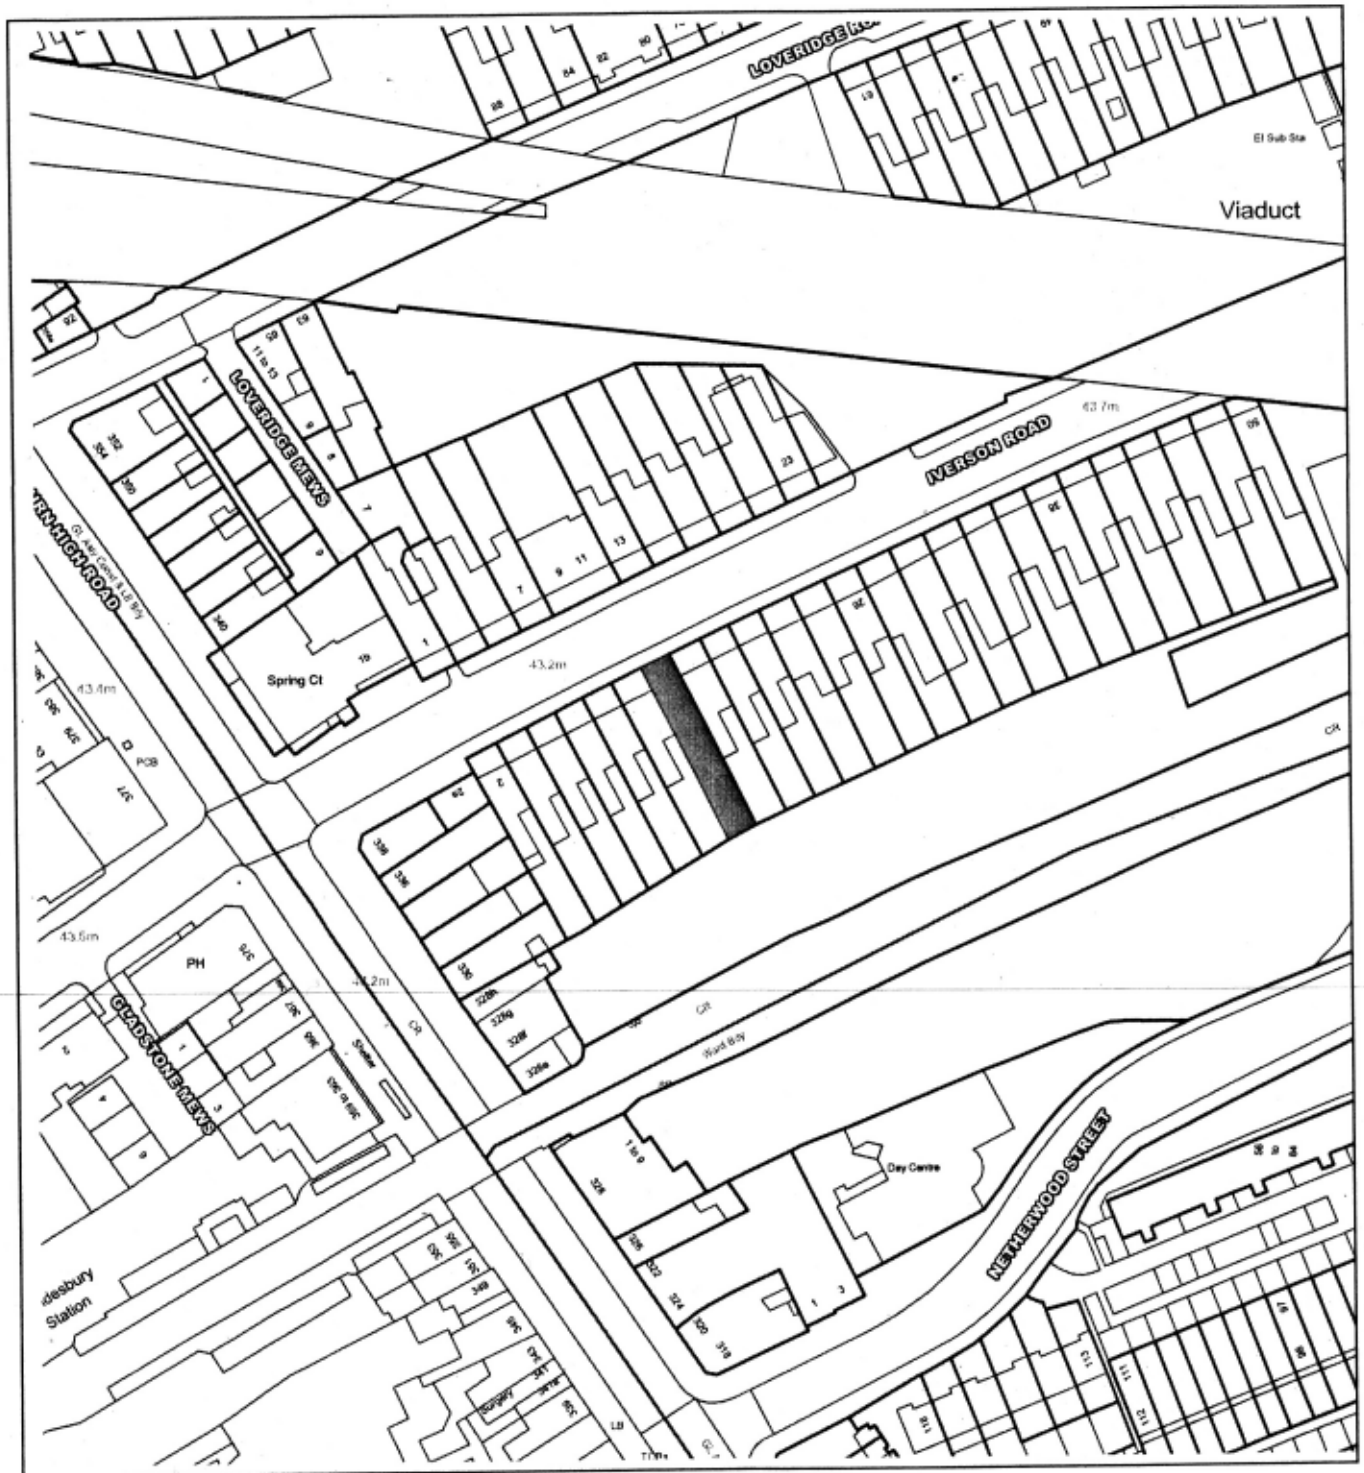

14 Iverson Road, London NW6 2HE

This material has been reproduced from Ordnance Survey digital map data with the permission of the controller of Her Majesty's Stationery Office, © Crown Copyright.

CB1-GA-001 Location Plan