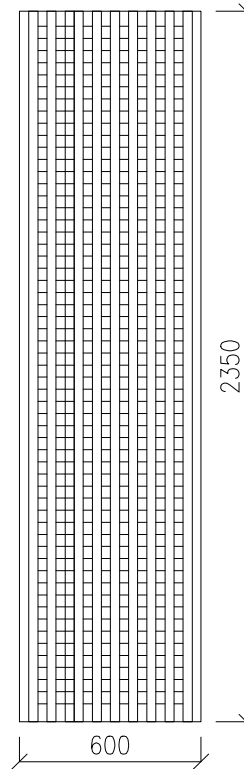

18-19 Jockeys Fields, WC1R, London
Privacy Screen at courtyard 1:25 @ A4
Update/Variation Sep 2015

PMS - Privacy Metal Screens:
Metal mesh (metal grating as per structure design
and fixing to the building structure)
All dimensions are indicative TBC as per site and
supplier drawings.