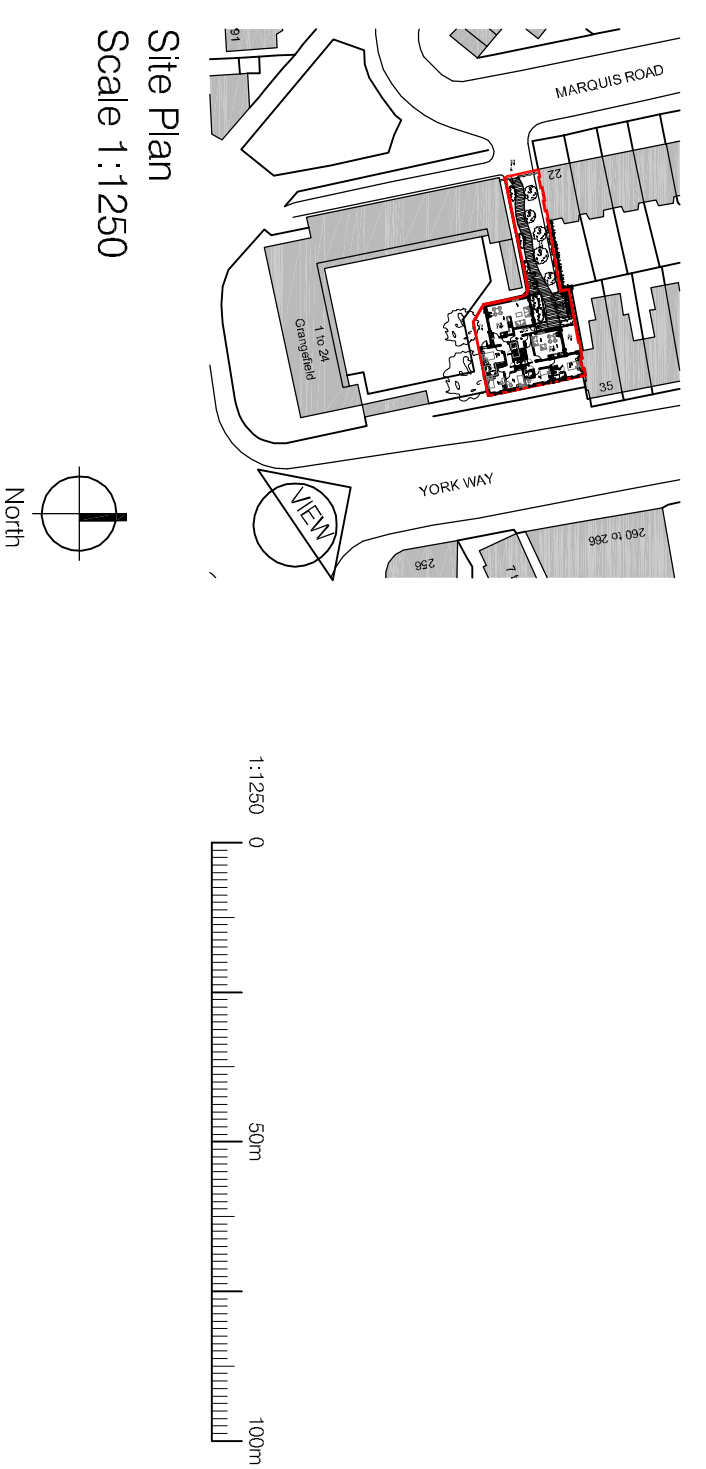

Proposed visual from York Way
 Viewed towards the North

Site Plan
 Scale 1:1250

Existing Site view from York Way

| | | |
|----------------|--|------------------------------------|
| client name | | The Prosperity Group |
| address | | York Way Camden London N7 |
| project | | Proposed Visual from York Way |
| date | | 15/04/15 |
| author | | Various @ A1 |
| check | | JW KE |
| drawing number | | (03) 19 |
| revision | | A |
| job number | | 901-01 |