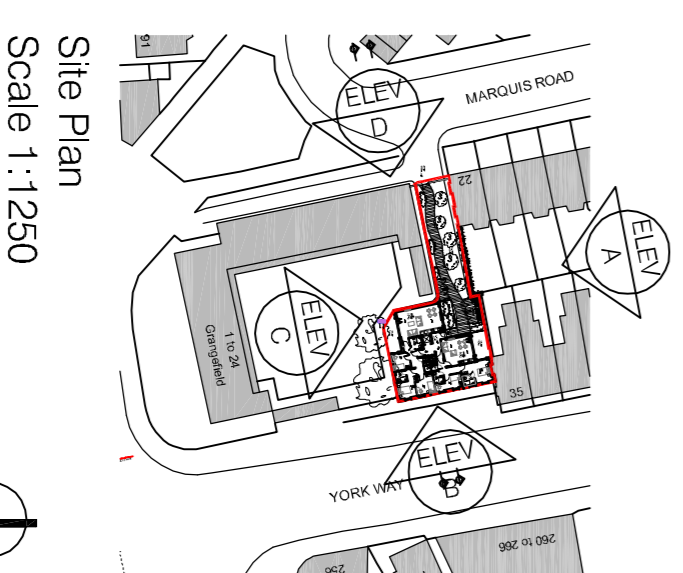

Elevation C (Grangefield)
 Scale 1:50

Site Plan
 Scale 1:1250

client name	The Prosperity Group		
address	York Way	Camden	London
postcode	N7		
project	Proposed Elevations South		
date	Planning		
drawn	15/04/15	checked	JW
scale	Various @ A1	checked	KE
drawing number	(03) 18		
revision	A	date	30/1/01