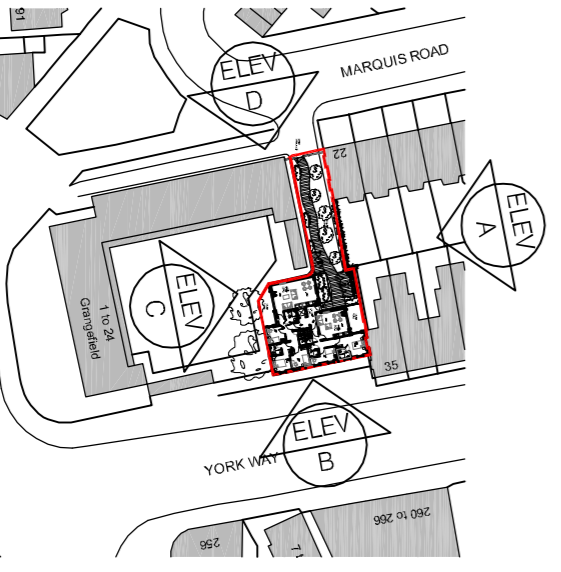

Elevation D (Marquis Road)  
Scale 1:50

Site Plan  
Scale 1:1250

client name	The Prosperity Group		
address	York Way Camden London N7		
project	Proposed Elevations West		
date	15/04/15	drawn by	JW
scale	Various @ A1	checked by	KE
drawing number	(03) 16		
revision	A		