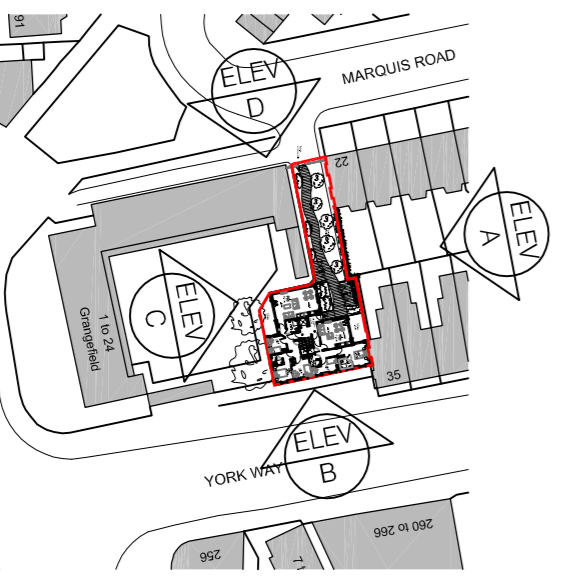

Elevation D (Marquis Road)
 Scale 1:50

Site Plan
 Scale 1:1250

CLIENT NAME	The Prosperity Group Ltd
ADDRESS	York Way Camden London N7
PROJECT	Proposed Elevations East
DATE	15/04/15
DESIGNER	Various @ A1
DATE	03 15
DRAWING NUMBER	801-01