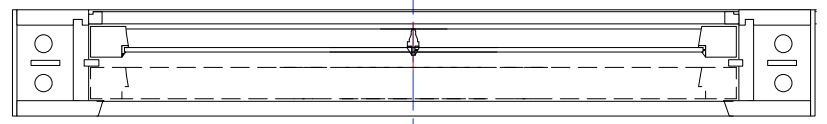

SECTION THROUGH GLAZING BEAD
SCALE 1:1 @ A3

SCALE 1:10
@A3

DETAILS OF NEW REAR SASH WINDOWS W1 & W3

TOP FLOOR FLAT
5 LEIGH STREET
LONDON
WC1H 9EW