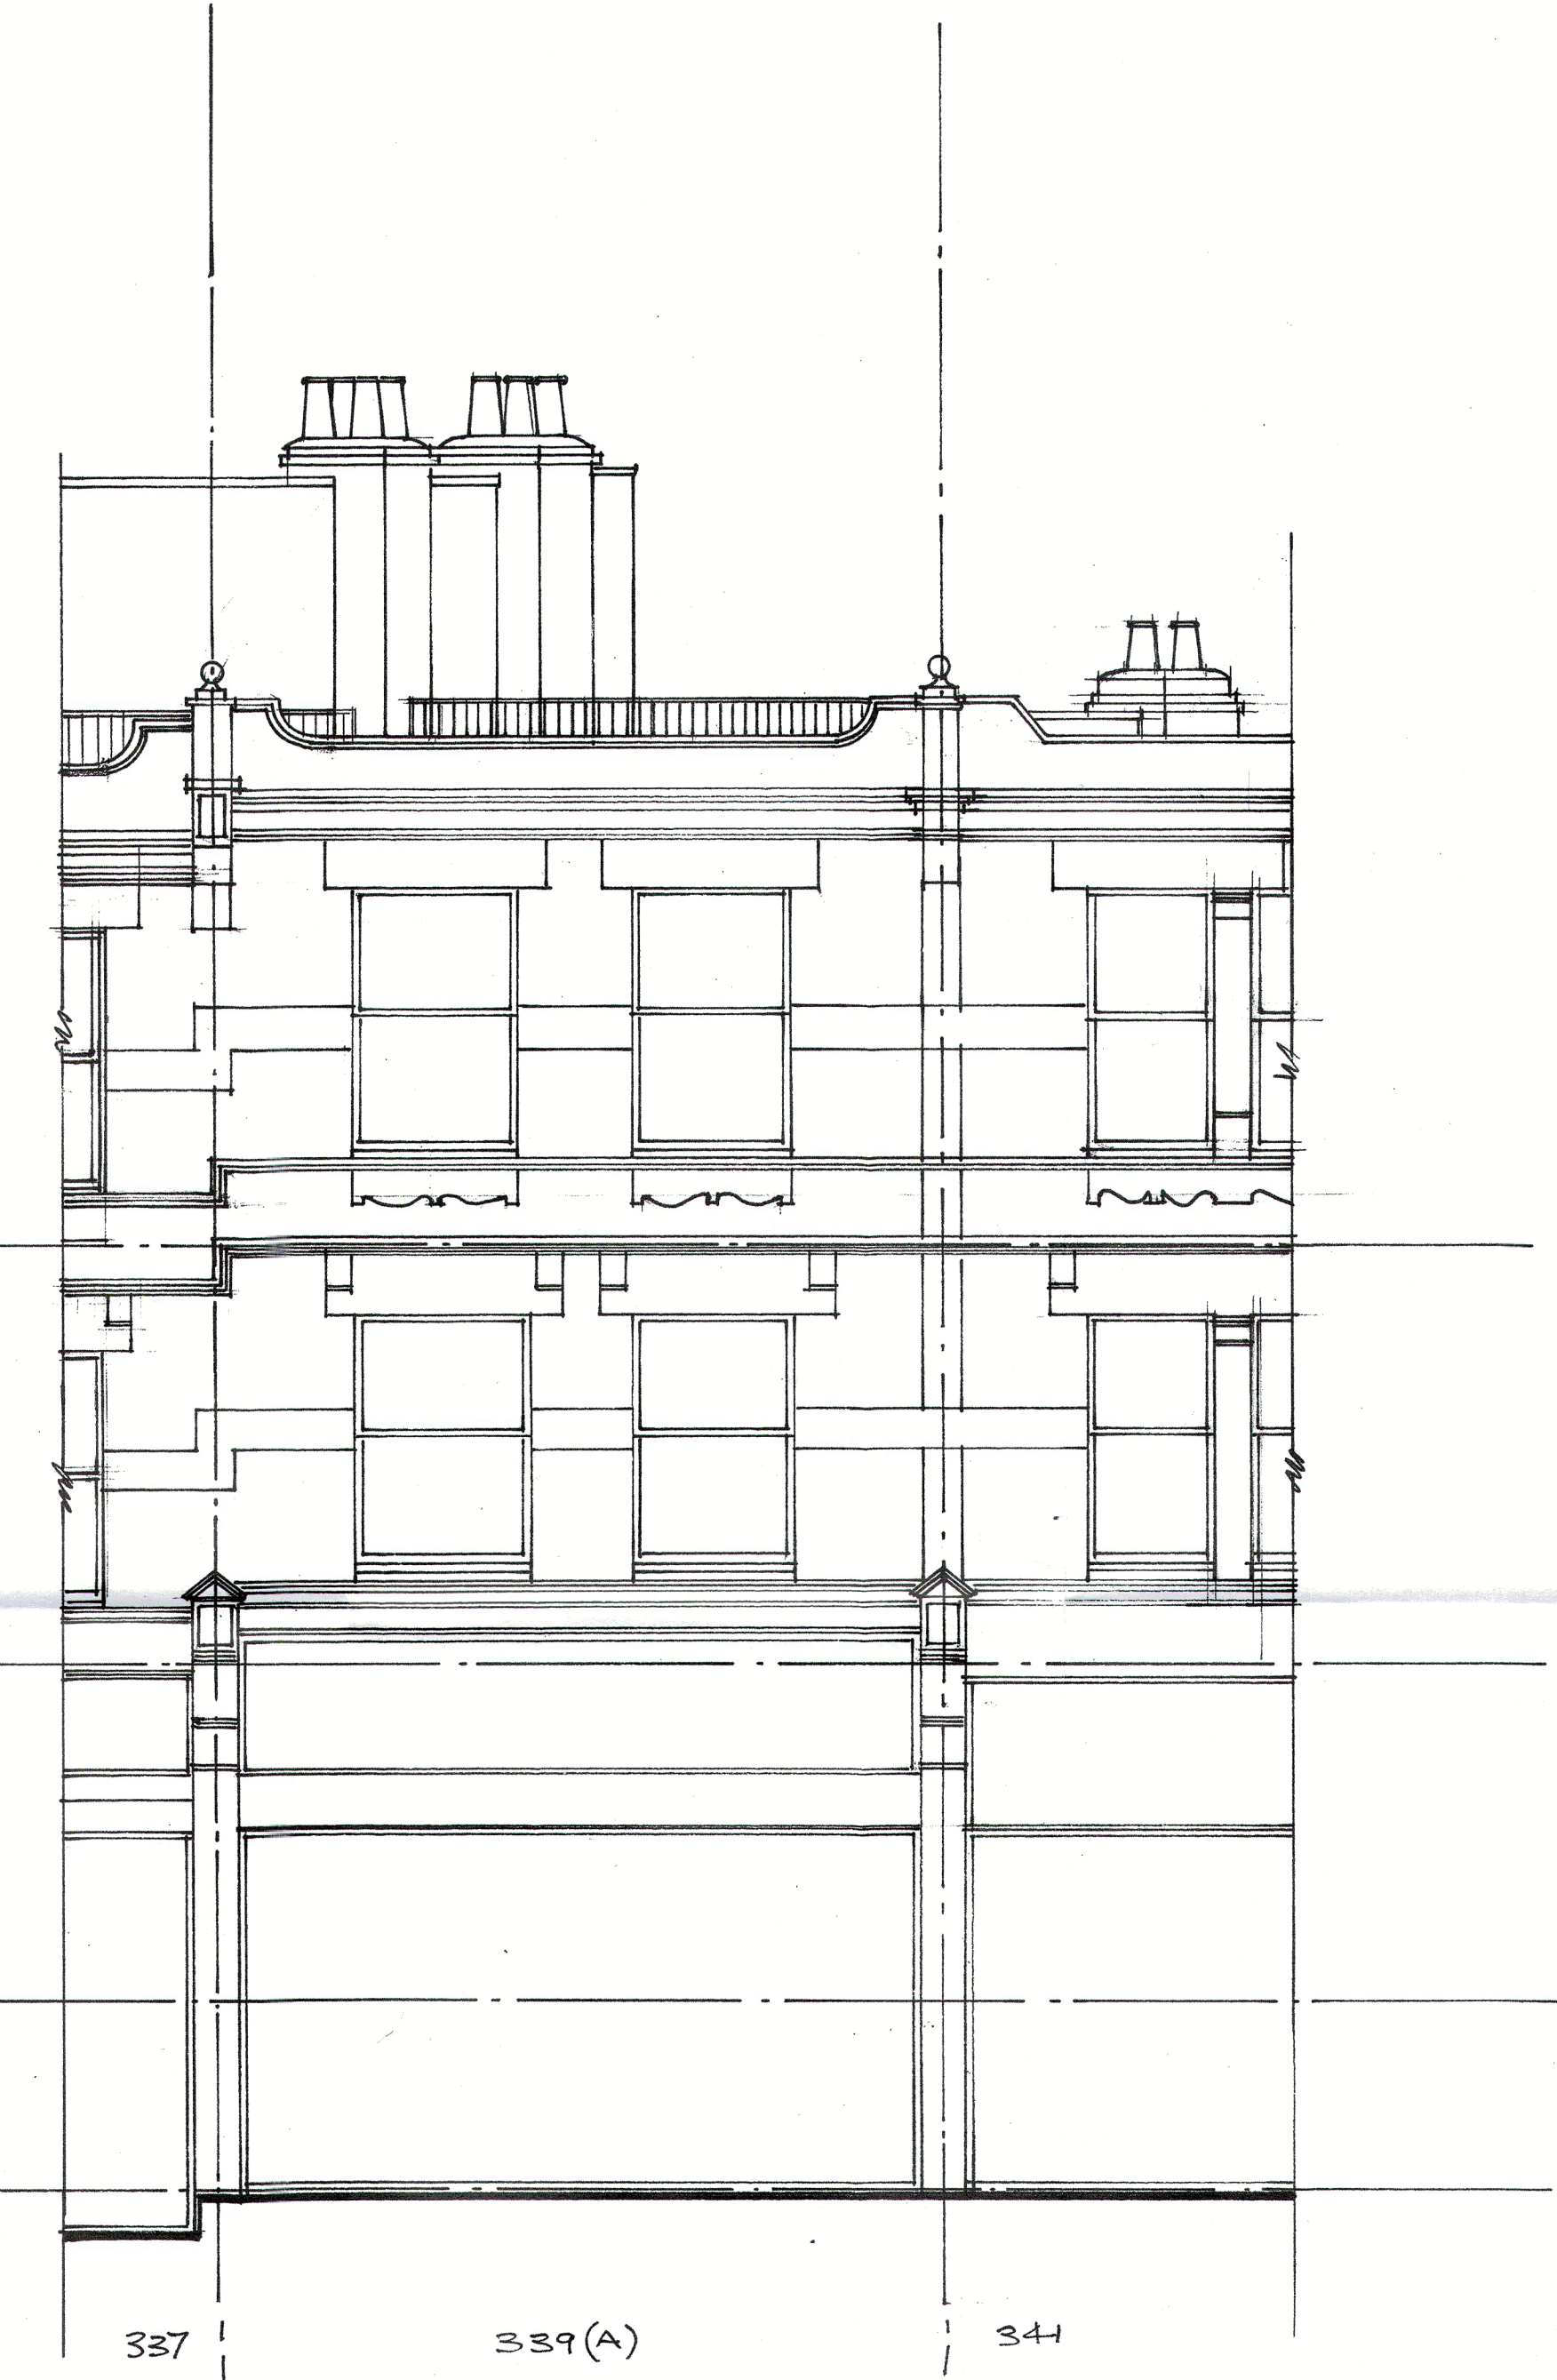

EXISTING REAR (SOUTH WEST) ELEVATION

EXISTING FRONT (NORTH EAST) ELEVATION

DATE	REVISIONS	REV
<small>THIS DRAWING IS THE COPYRIGHT OF THE ARCHITECT AND SHOULD NOT BE REPRODUCED WITHOUT WRITTEN CONSENT. DO NOT SCALE FROM THIS DRAWING. ONLY FIGURED DIMENSIONS SHOULD BE REFERRED TO. ANY DISCREPANCIES SHOULD BE REPORTED TO THE ARCHITECT IMMEDIATELY.</small>		
<b>PROJECT</b> 339A WEST END LANE LONDON NW6 1RS		
<b>DRAWING</b> EXISTING FRONT & REAR ELEVATIONS		
DATE	transformation	
DELT	ARCHITECTS	
COMPUTER	17 BONNY STREET LONDON NW1 9PE TEL: 020 7424 0122 FAX: 020 7424 0133 e-mail: info@transformation-architects.co.uk	
SCALE	DWG. No.	REV. No.
1:50	0001	0001