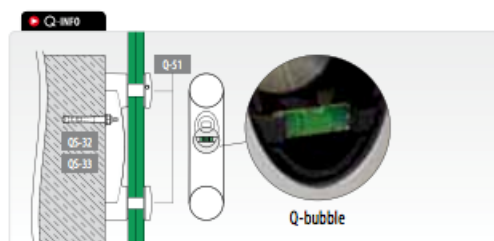

## The cutting edge of Q-innovation?

Easy Glass® glass adapter 0760.

If you want to make installation trouble-free, choose our smart Easy Glass® glass adapter 0760 with only one fixing point! This design of glass adapter combines a minimalistic design with maximum ease of installation.

Alignment is simplicity itself thanks to the new versatile adjustability and the integrated Q-bubble spirit level. This means you can fit it from any angle, even hanging upside down. The 0760 is suitable for glass thicknesses between 12.76 and 25.52 mm and is the ultimate answer when it comes to affordable installation of glass balustrades!

### DETAILS

Thread	M12x110
Glass structure	laminated, mono
Glass thickness	8 mm, 8,38 mm, 8,76 mm, 9,52 mm, 10 mm, 10,76 mm, 11,52 mm, 12 mm, 12,76 mm, 13,52 mm, 15 mm, 16,76 mm, 17,52 mm, 19 mm, 20,76 mm, 21,52 mm
Height	50 mm
Material	316 stainless steel
Model	0748
Surface	satined
Product diameter	ø70 mm
Product shape	round
Usage	outdoor
Packaging unit	2