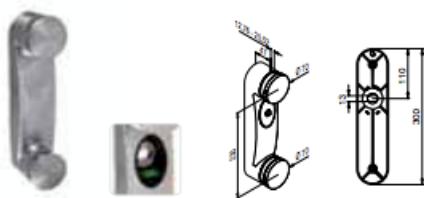

*Secret Tree Society*

**MOD: 0760****316**

OUTDOOR

14.0760.000.12

Q5-32 p214

1

**304**

INDOOR

## The cutting edge of Q-innovation?

Easy Glass® glass adapter 0760.

If you want to make installation trouble-free, choose our smart Easy Glass® glass adapter 0760 with only one fixing point! This design of glass adapter combines a minimalistic design with maximum ease of installation.

Alignment is simplicity itself thanks to the new versatile adjustability and the integrated Q-bubble spirit level. This means you can fit it from any angle, even hanging upside down. The 0760 is suitable for glass thicknesses between 12.76 and 25.52 mm and is the ultimate answer when it comes to affordable installation of glass balustrades!

### DETAILS

Thread	M12x110
Glass structure	laminated, mono
Glass thickness	8 mm, 8,38 mm, 8,76 mm, 9,52 mm, 10 mm, 10,76 mm, 11,52 mm, 12 mm, 12,76 mm, 13,52 mm, 15 mm, 16,76 mm, 17,52 mm, 19 mm, 20,76 mm, 21,52 mm
Height	50 mm
Material	316 stainless steel
Model	0748
Surface	satined
Product diameter	ø70 mm
Product shape	round
Usage	outdoor
Packaging unit	2