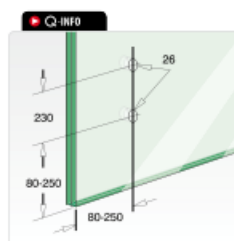

MOD: 0760

316

OUTDOOR

14.0760.000.12

Q5-32 p214

1

304

INDOOR

13.0760.000.12

Q5-33 p214

1

International Design Model Protection