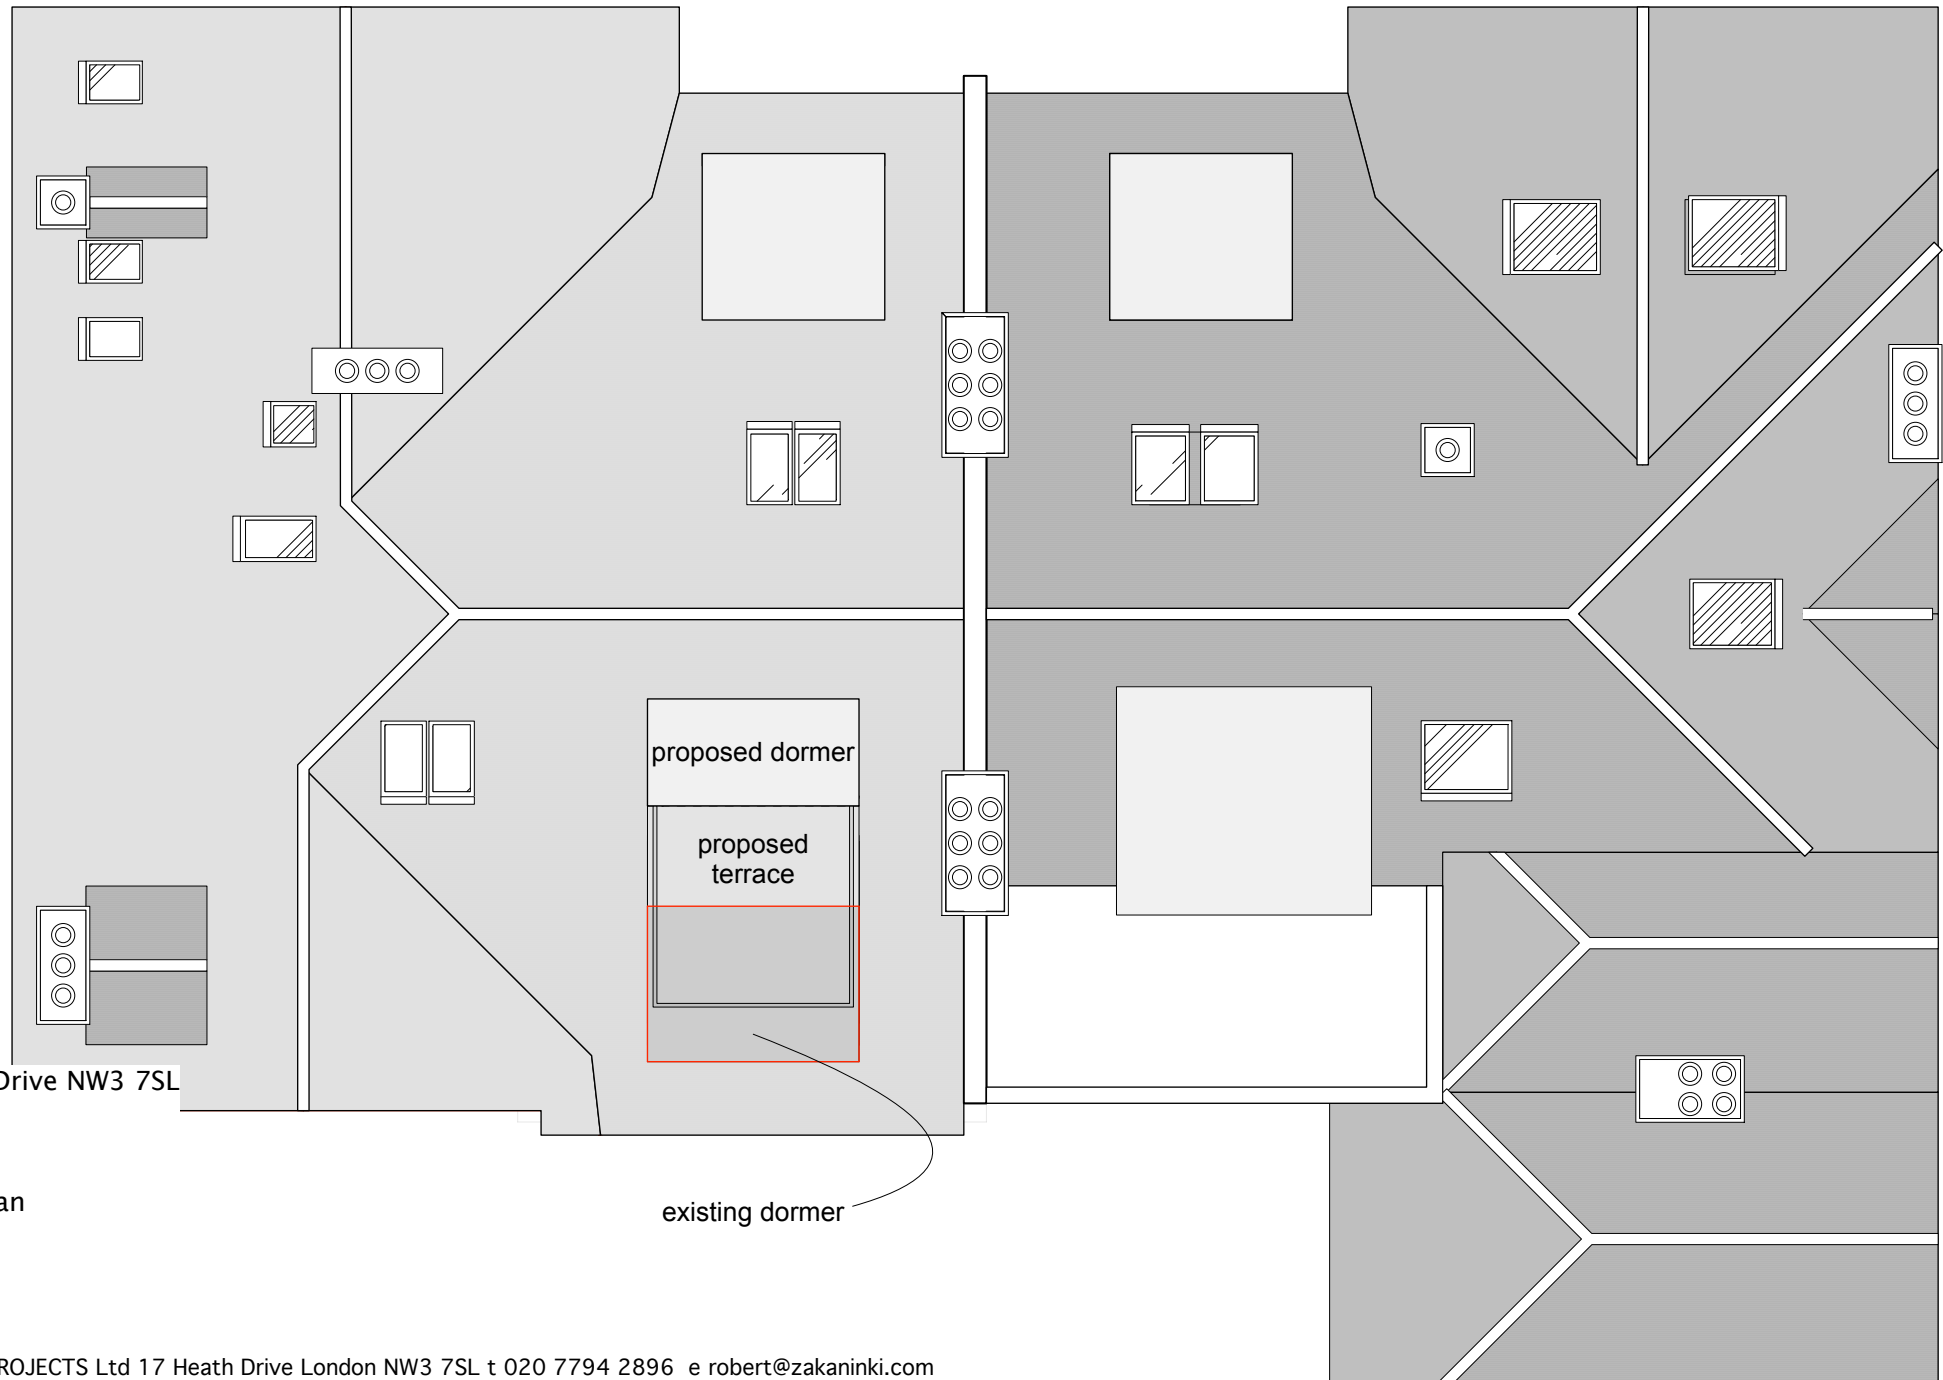

PROPOSED ROOF LIGHTS TO NO. 17

EXISTING ROOF LIGHTS TO NO. 16

1000

Flat 3, 17 Heath Drive NW3 7SL

Drawing No. 08

Proposed Roof Plan

Scale 1/100 (A4)

March 2015