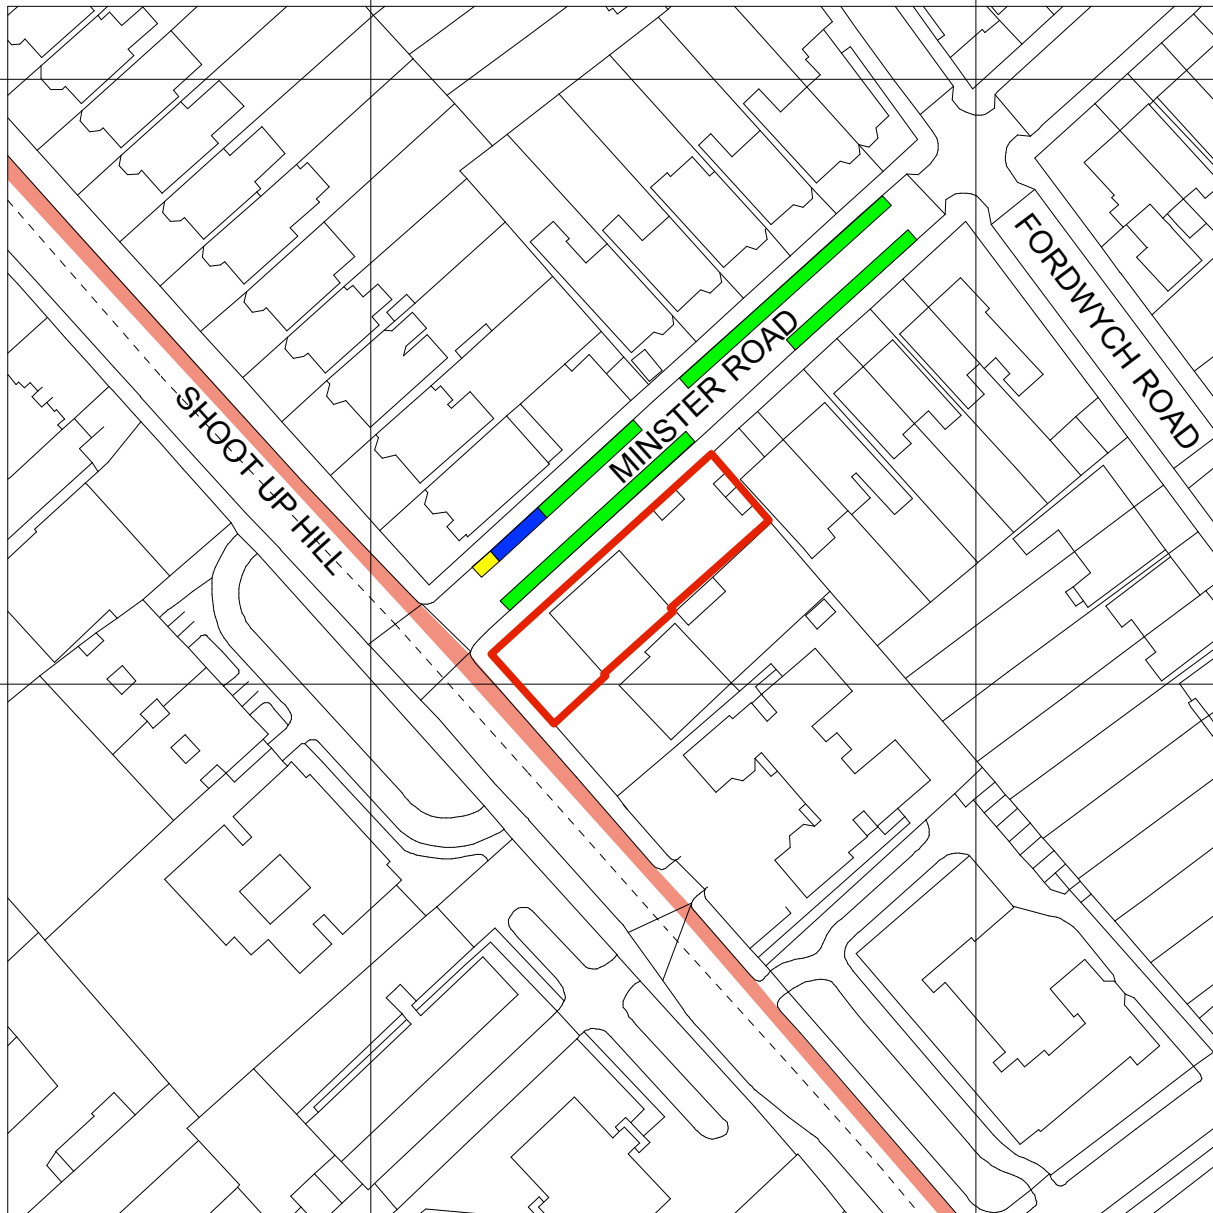

524300m

524400m

185200m

185200m

185100m

185100m

524300m

524400m

Location Plan : The Mulberry House School : 68 Shoot Up Hill, London,
Scale 1:1250