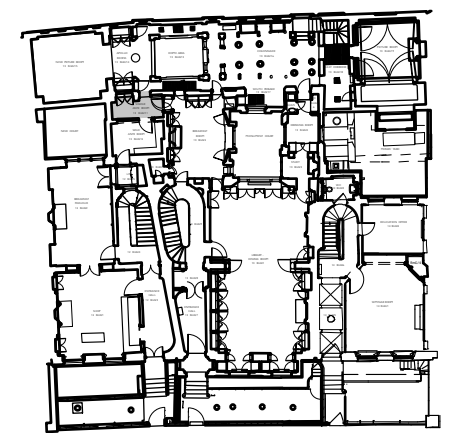

NORTH ELEVATION

GROUND FLOOR PLAN

STAGE E DRAFT

SIR JOHN SOANES MUSEUM  
 OPENING UP THE SOANE PH 3

ANTE ROOM13RmG/11 DRG NO. 506MP4/SU039

NORTH WALL AS SCALE 1:20 @ A3

EXISTING DATE NOV. 2013

JULIANHARRAP  
 ARCHITECTS LLP