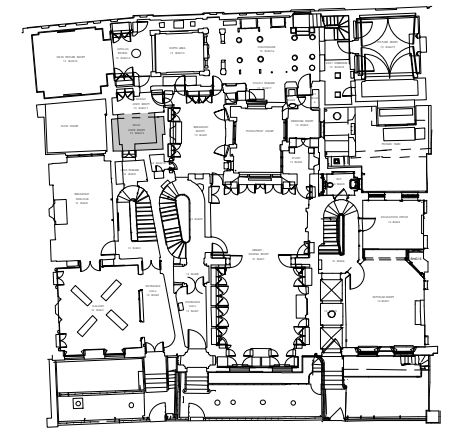

NOTES: -

① Existing opening to the Soane Ante Room (13 RmG/11).

NORTH WALL

GROUND FLOOR PLAN

SIR JOHN SOANE'S MUSEUM OPENING UP THE SOANE

WILD ANTE ROOM: DRWG 506MP2/SU014

NORTH WALL: AS SCALE 1:20 @ A3

EXISTING DATE NOV. 2009