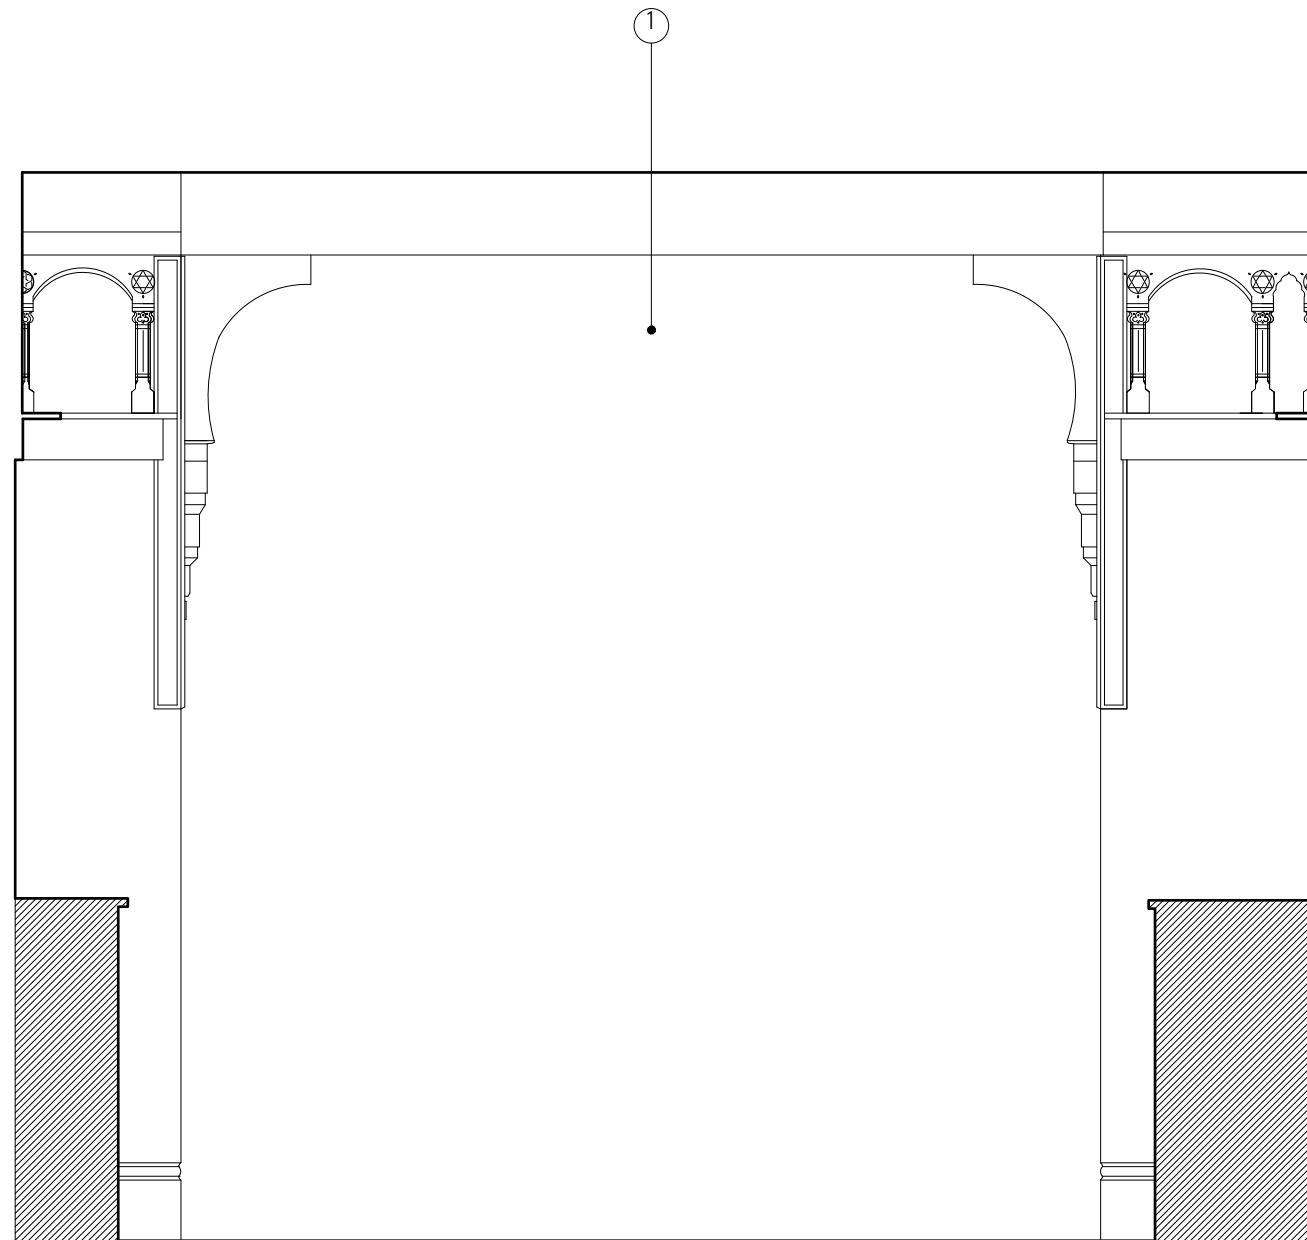

NOTES: -

① Existing opening to the Soane Ante Room (13 RmG/11).

NORTH WALL

GROUND FLOOR PLAN

SIR JOHN SOANE'S MUSEUM OPENING UP THE SOANE

WILD ANTE ROOM: DRWG 506MP2/SU014

NORTH WALL: AS SCALE 1:20 @ A3

EXISTING DATE NOV. 2009