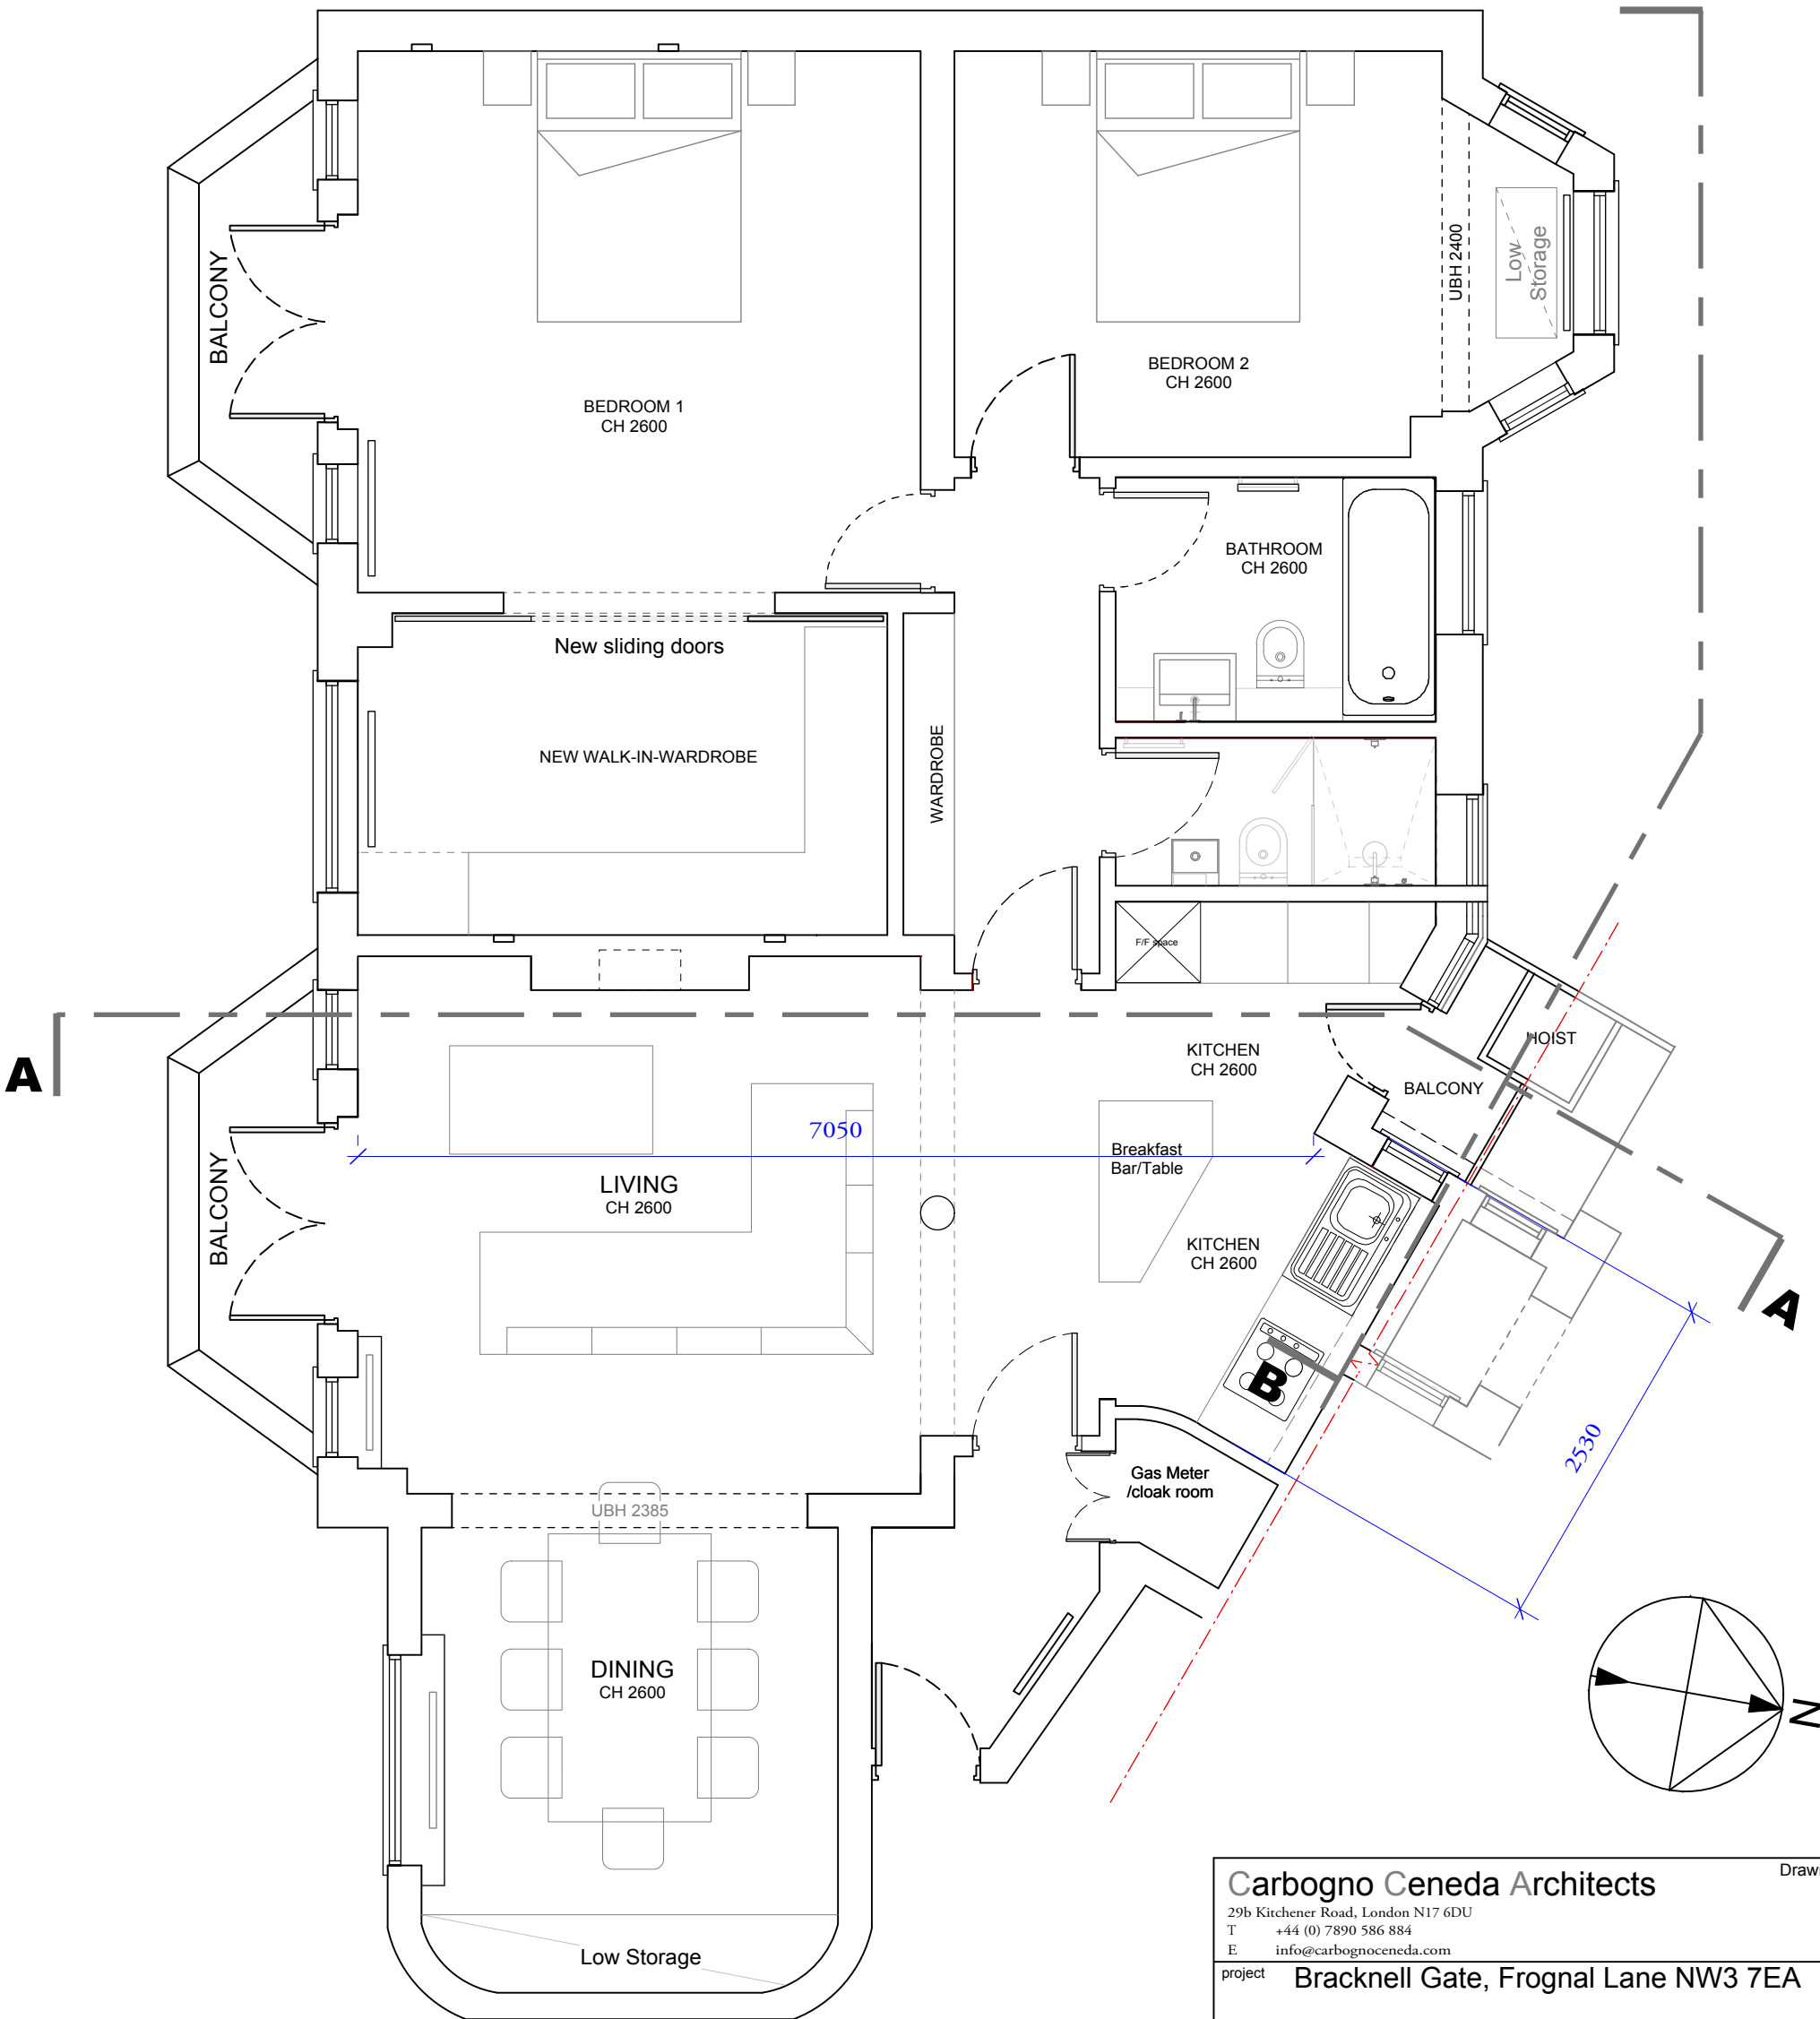

AA

B

A

A

Carbognoceneda Architects			Drawn by FM
29b Kitchener Road, London N17 6DU			
T +44 (0) 7890 586 884			
E info@carbognoceneda.com			
project	Bracknell Gate, Frogal Lane NW3 7EA		
client	Florian Leonhard		
title	Proposed Plan, & Sectional Elevation AA		
scale	1:50	date	14 10 2014
		drwg no.	PL13-03