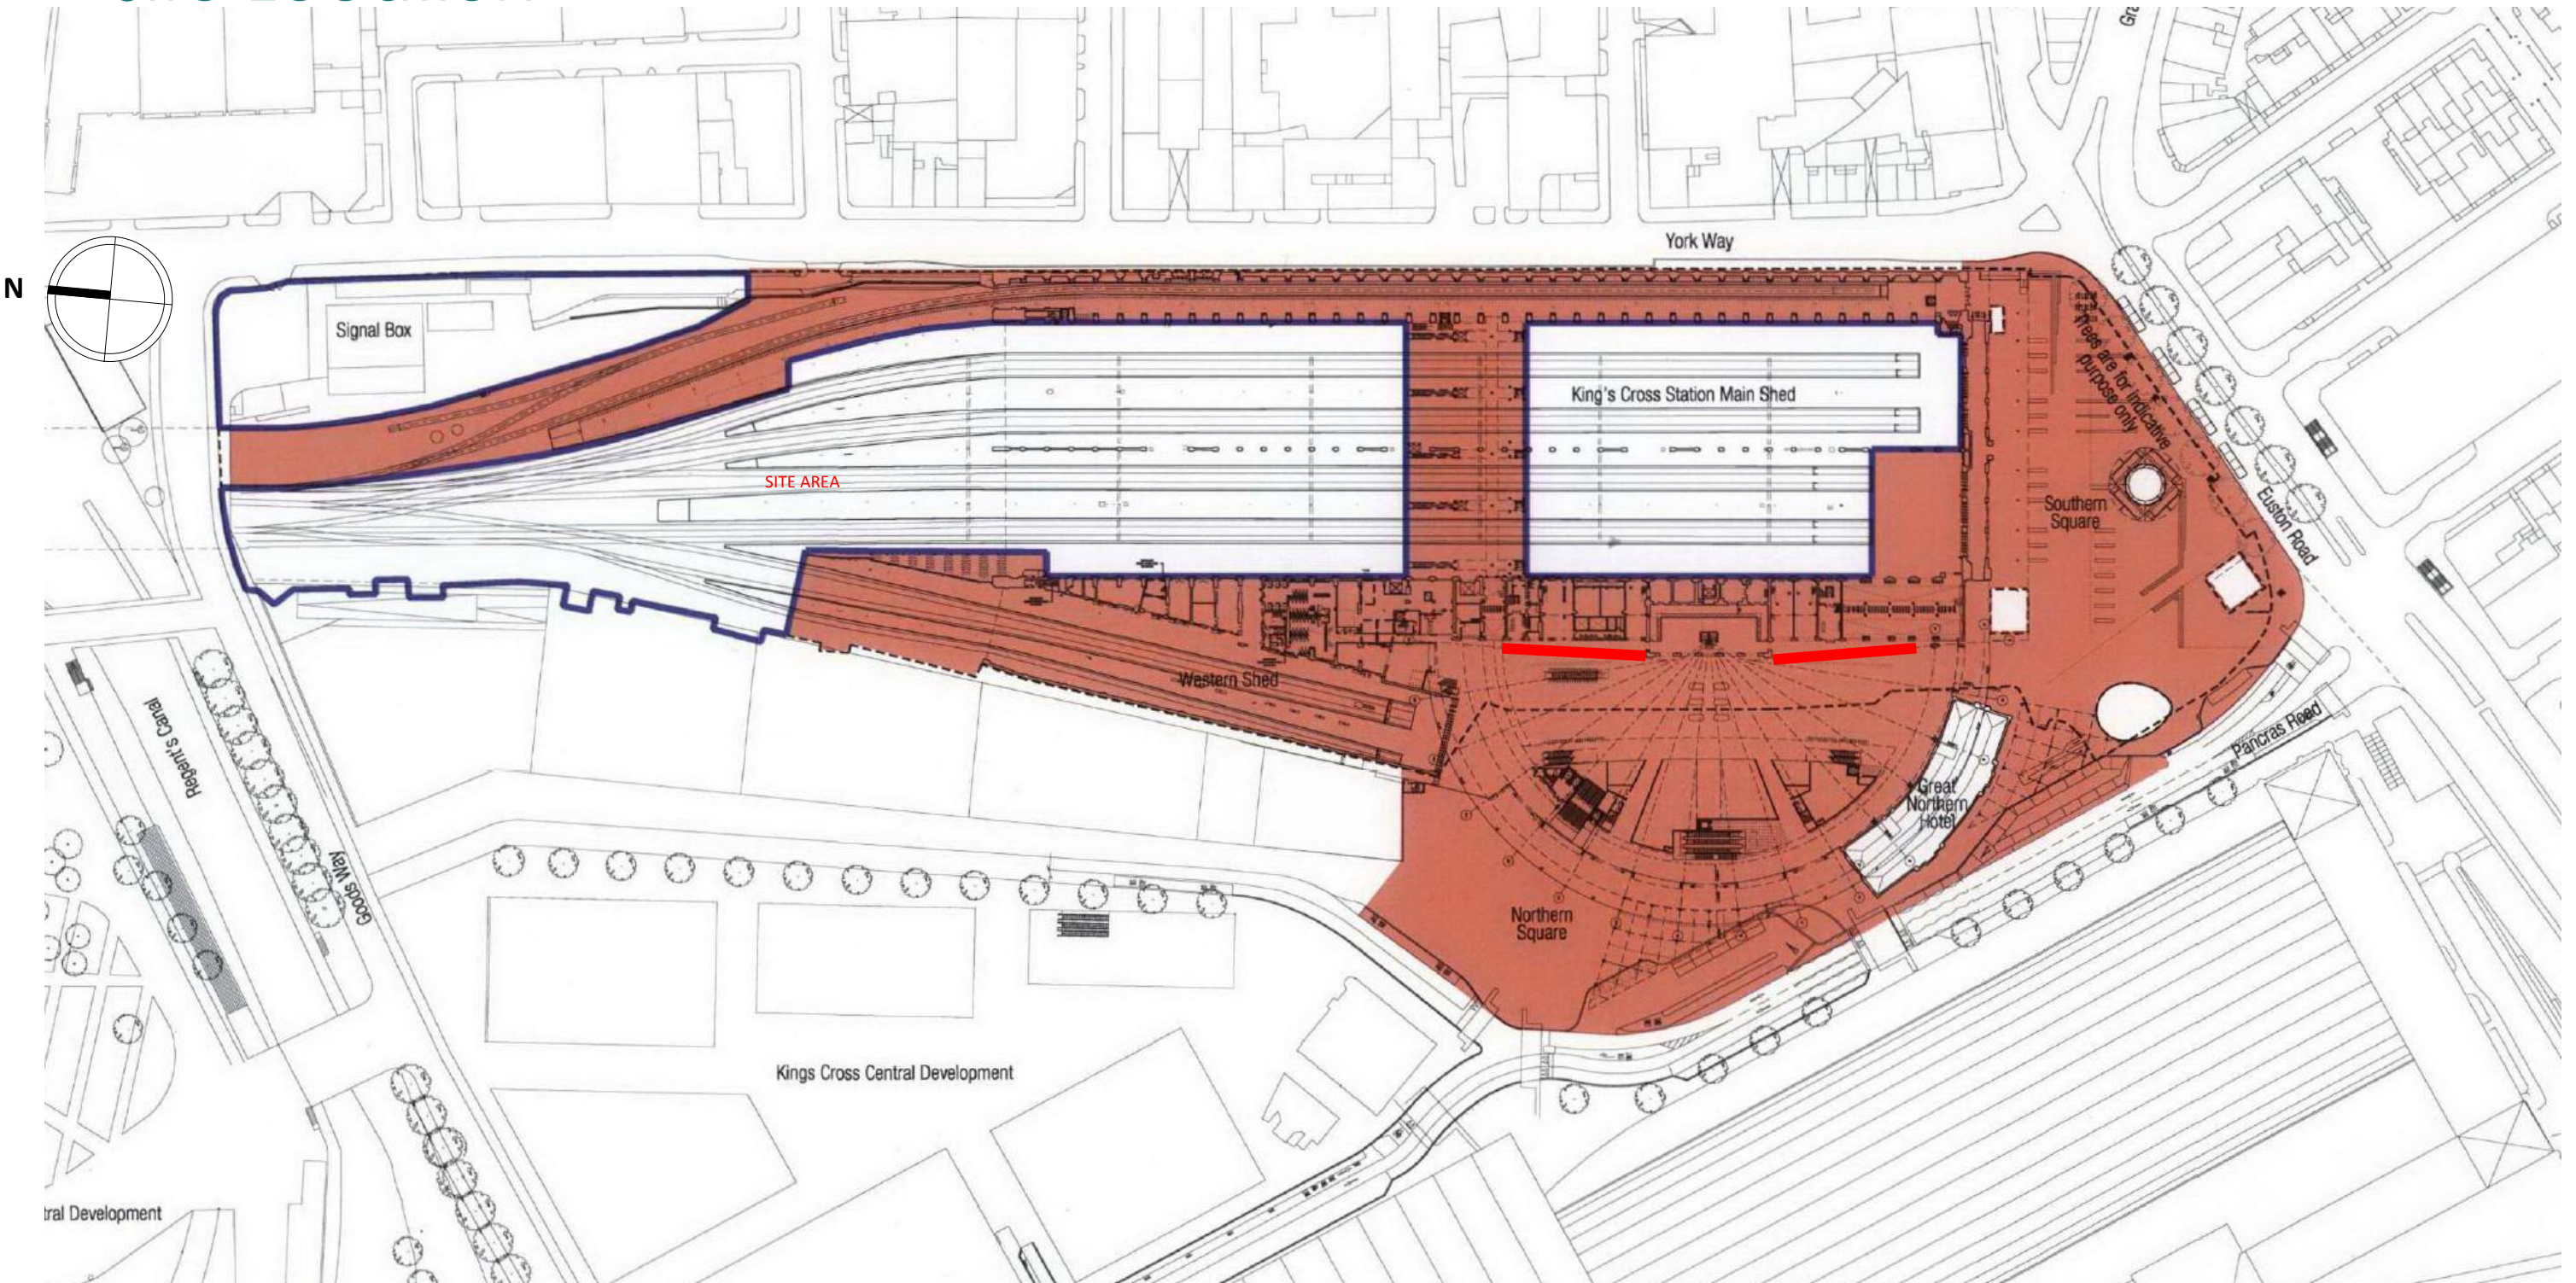

Site Location

JOB	Kings Cross Station – Western Concourse Euston Road London N1 9AP
CLIENT	Network Rail
SCALE	NTS
DRAWING	OS Site Plan
REFERENCE	A00989/01

JCDecaux Rail
 991 Great West Road
 Brentford
 Middlesex
 TW8 9DN

Do not scale drawing. Contractor to check dimensions on site. Drawing is copyright and not to be reproduced or copied without the permission of the author

Copyright of JCDecaux ©

T: +44 (0) 208 326 7732
 F: +44 (0) 208 326 7738
 W: www.jcdecaux.co.uk