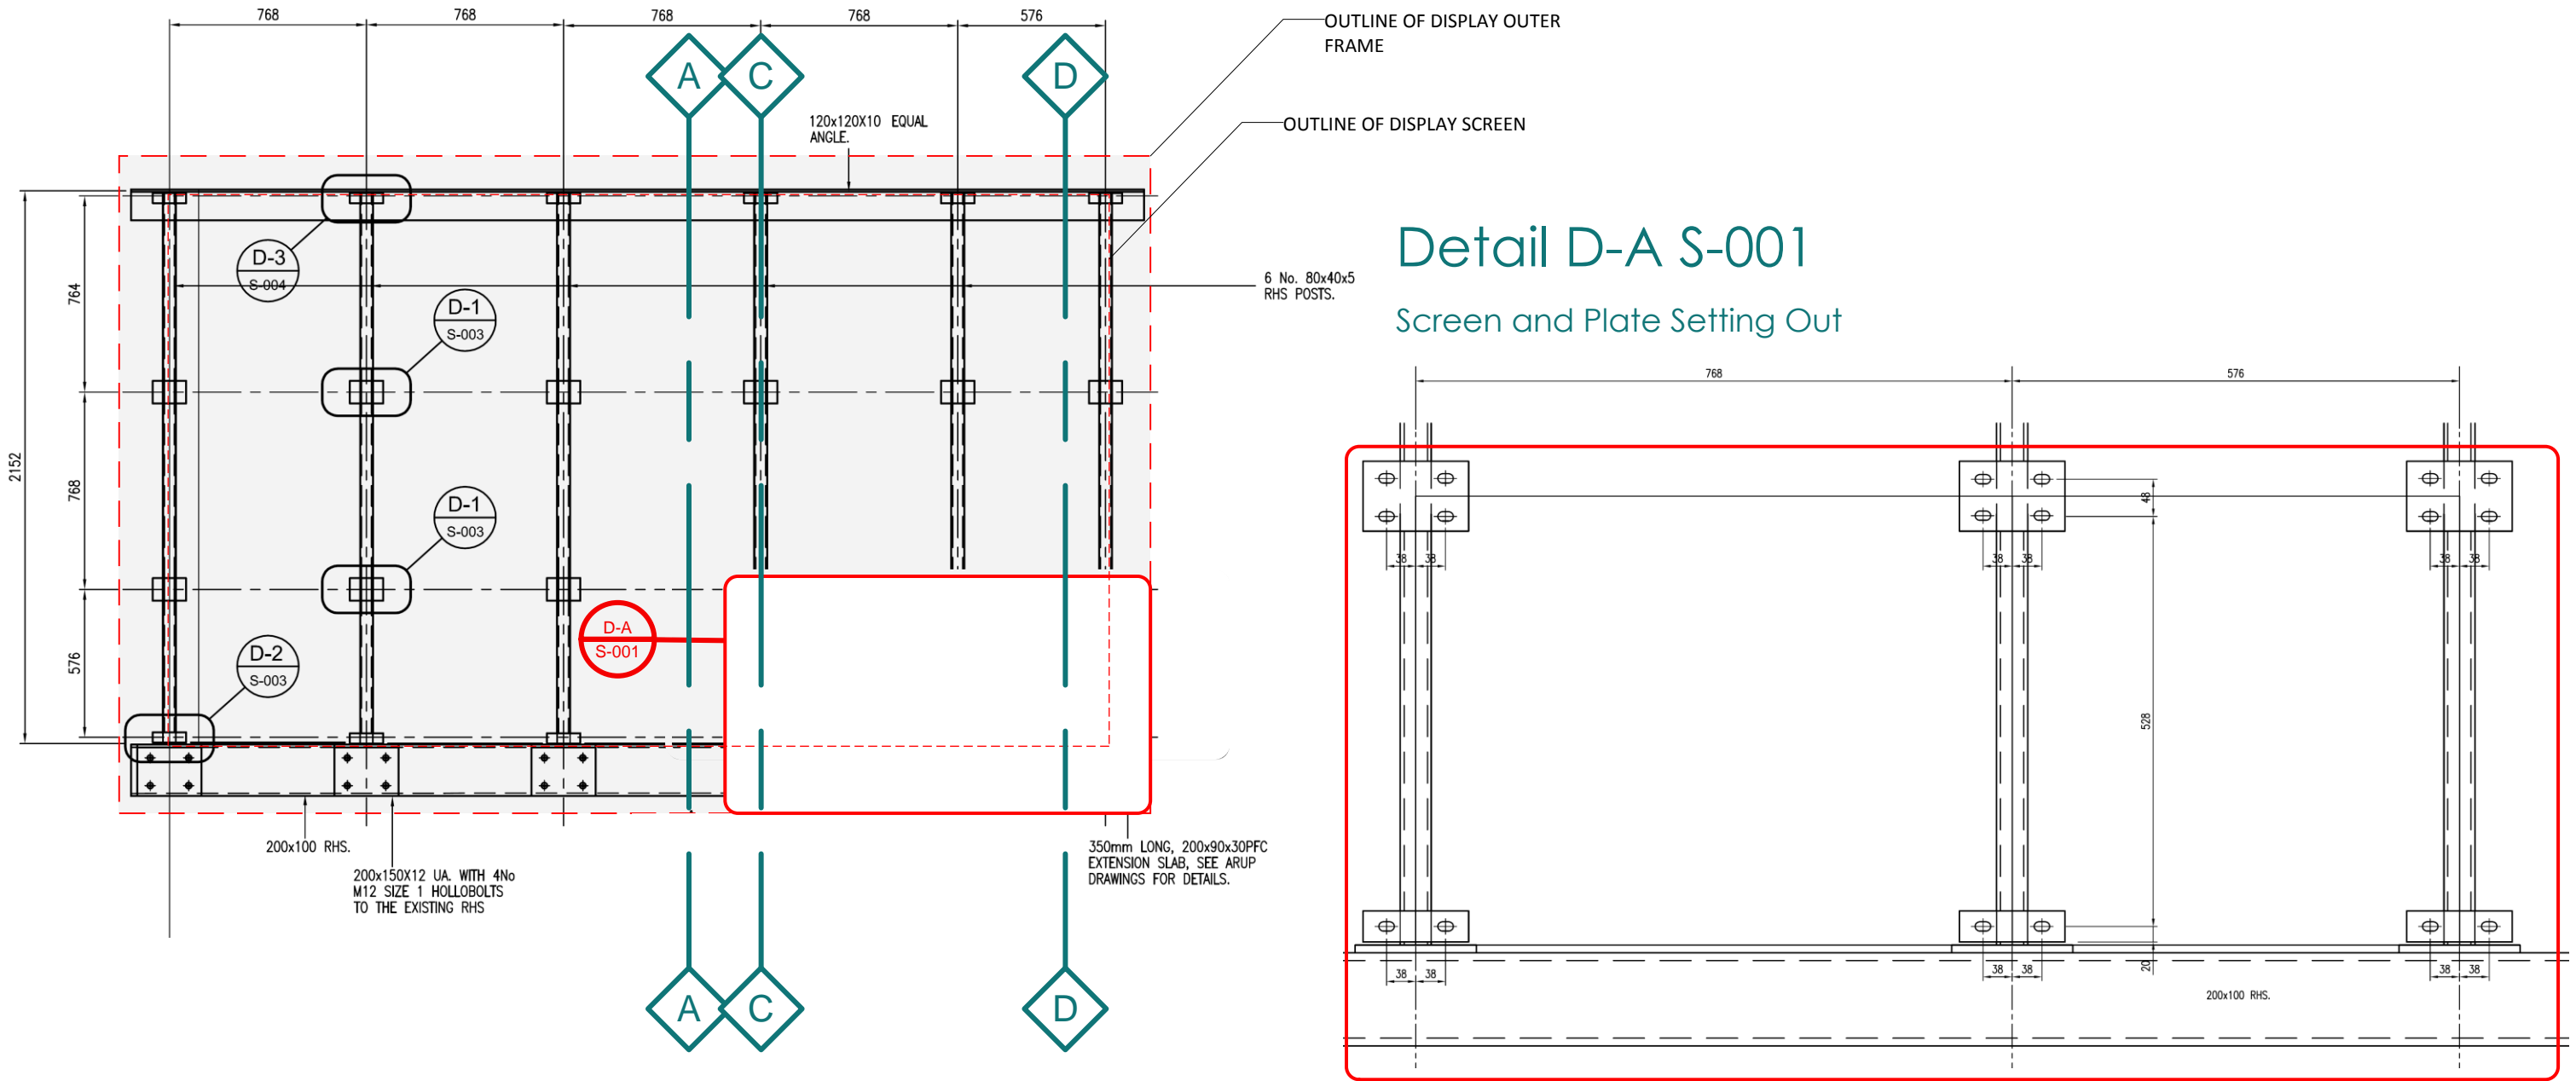

Screen Frame and Elevations – North and South CIS

Do not scale drawing. Contractor to check dimensions on site. Drawing is copyright and not to be reproduced or copied without the permission of the author

Copyright of JCDecaux ©

JOB	Kings Cross Station – Western Concourse Euston Road London N1 9AP
CLIENT	Network Rail
SCALE	1:25 @ A3 Refer to Scale Frame
DRAWING	Screen Frame and Plate Setting Out Detail
REFERENCE	A00989/06