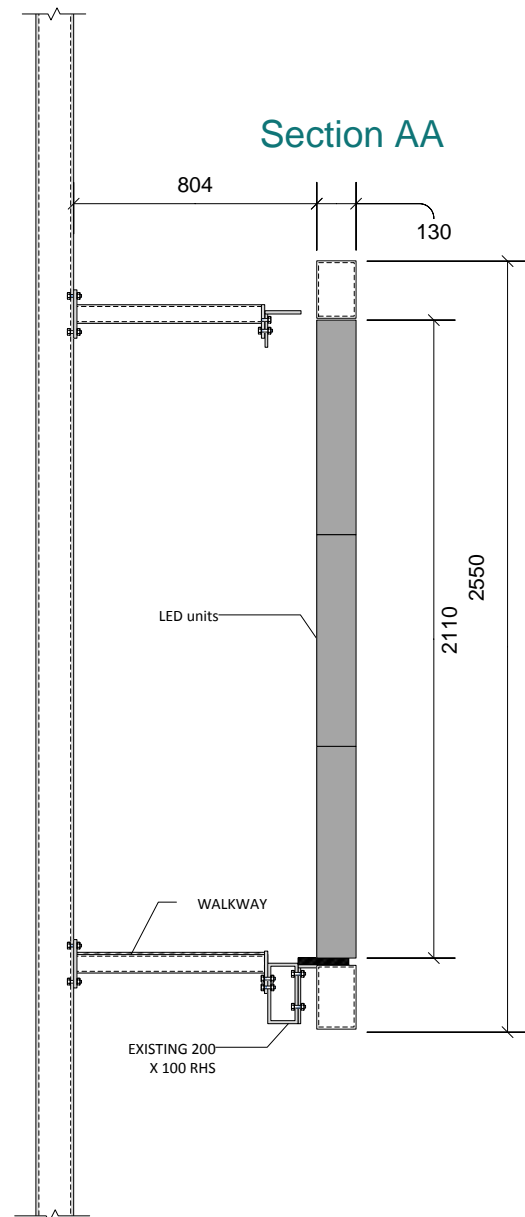

## Screen Frame and Elevations

Do not scale drawing. Contractor to check dimensions on site. Drawing is copyright and not to be reproduced or copied without the permission of the author

Copyright of JCDecaux ©

JOB	Kings Cross Station – Western Concourse Euston Road London N1 9AP
CLIENT	Network Rail
SCALE	1:25 @ A3 Refer to Scale Frame
DRAWING	Display Frame Sections
REFERENCE	<b>A00989/07</b>

**JCDecaux Rail**