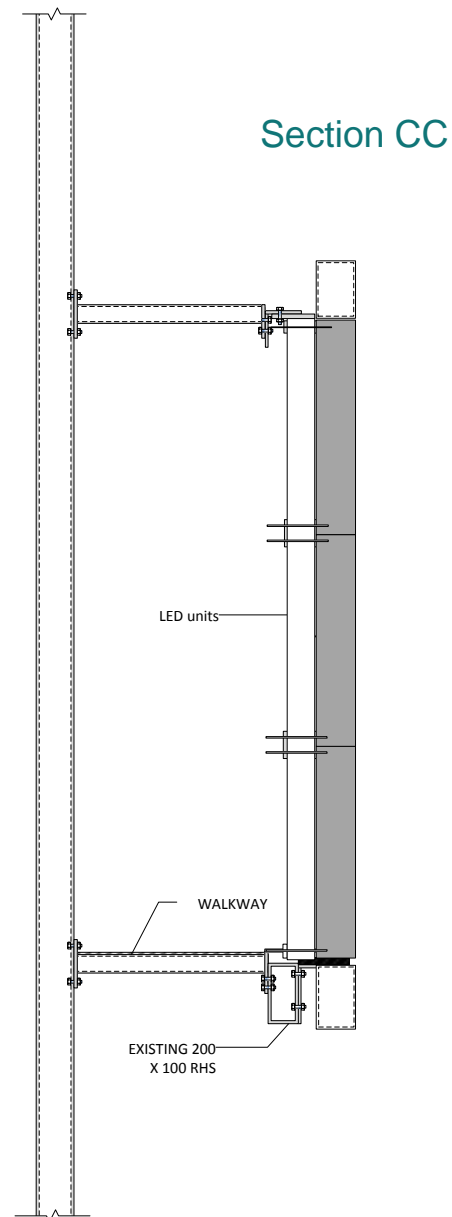

## Screen Frame and Elevations

Do not scale drawing. Contractor to check dimensions on site. Drawing is copyright and not to be reproduced or copied without the permission of the author

Copyright of JCDecaux ©

JOB	Kings Cross Station – Western Concourse Euston Road London N1 9AP
CLIENT	Network Rail
SCALE	1:25 @ A3 Refer to Scale Frame
DRAWING	Display Frame Sections
REFERENCE	<b>A00989/07</b>

**JCDecaux Rail**