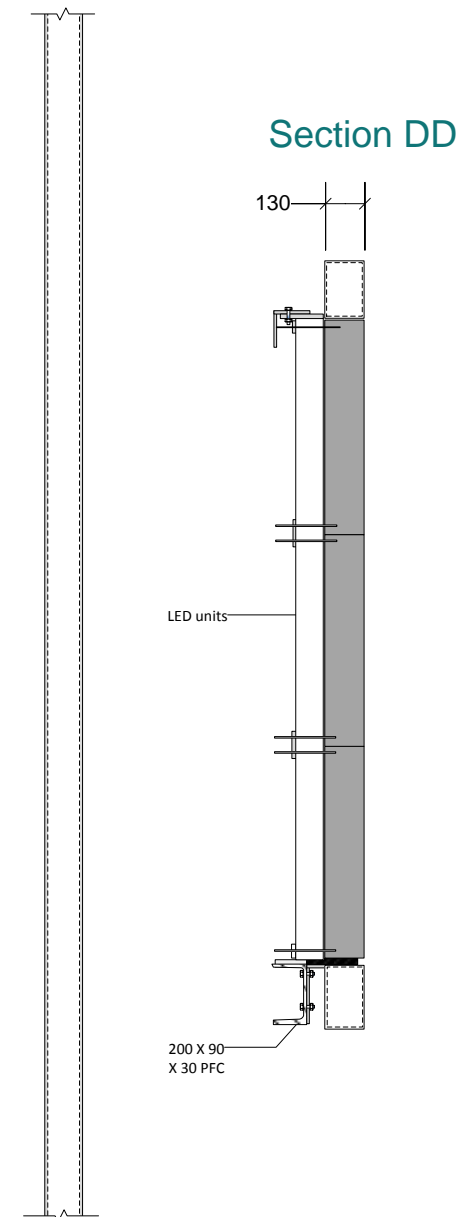

## Screen Frame and Elevations

Do not scale drawing. Contractor to check dimensions on site. Drawing is copyright and not to be reproduced or copied without the permission of the author

Copyright of JCDecaux ©

JOB	Kings Cross Station – Western Concourse Euston Road London N1 9AP
CLIENT	Network Rail
SCALE	1:25 @ A3 Refer to Scale Frame
DRAWING	Display Frame Sections
REFERENCE	<b>A00989/07</b>

**JCDecaux Rail**