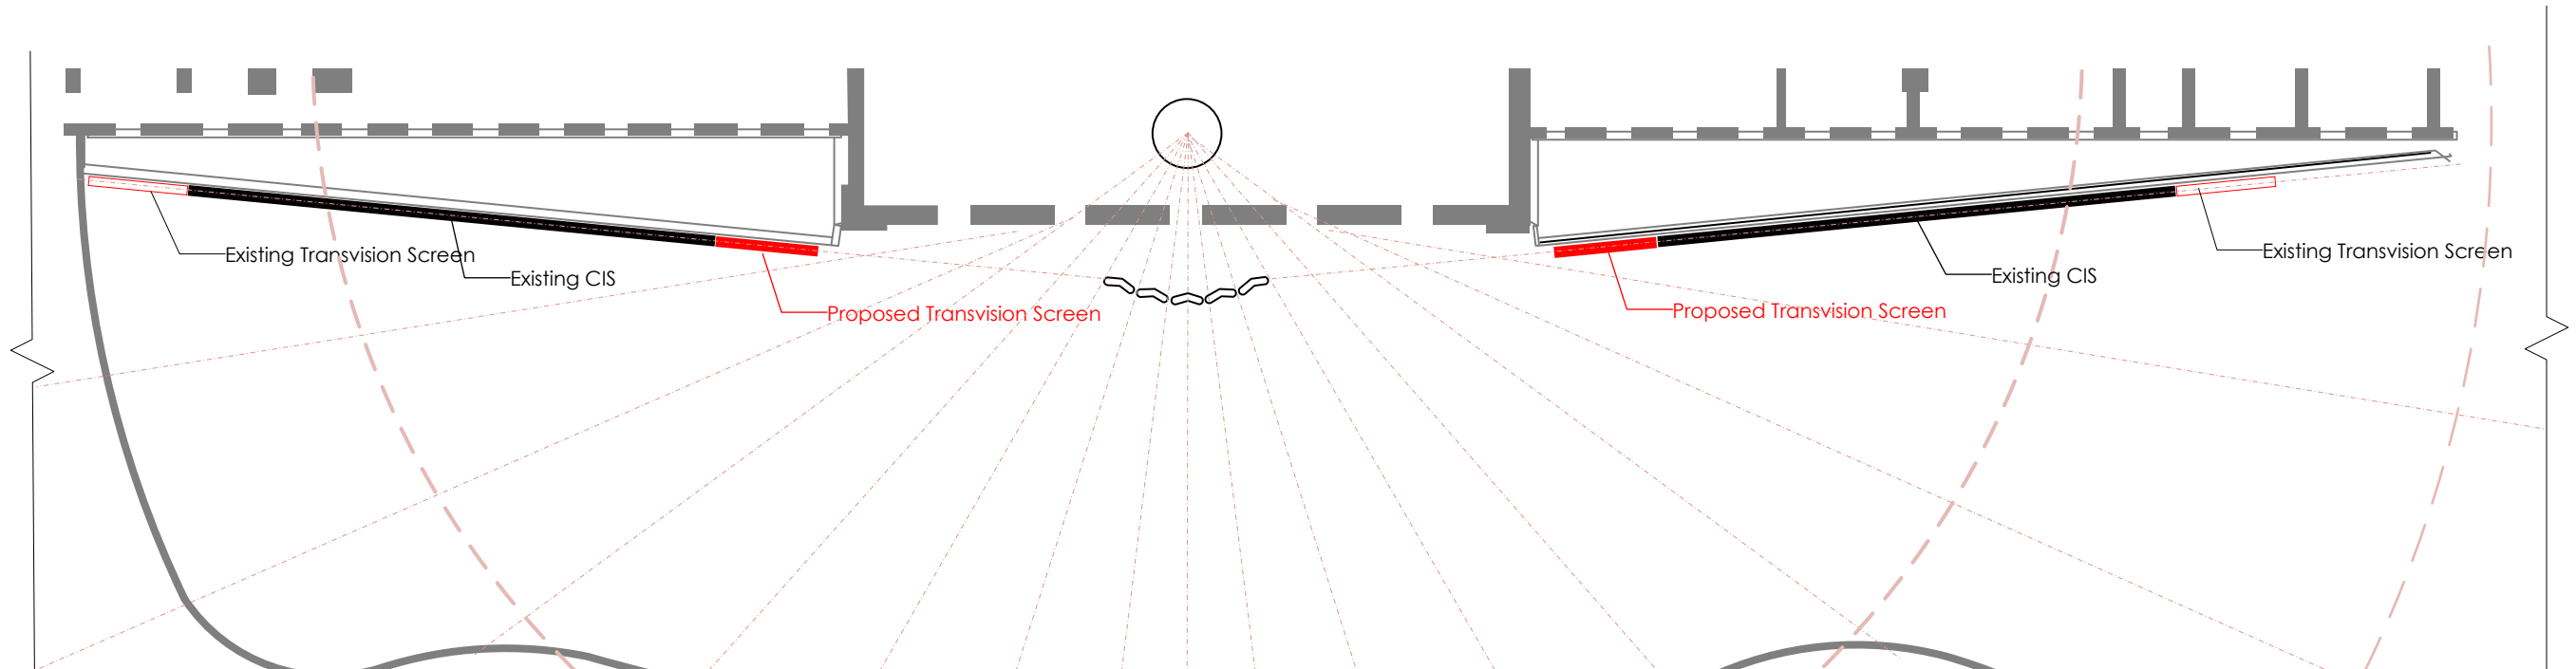

A Customer Information Screens

Impression of the proposed screen integrated within the northern CIS

Impression of the proposed screen integrated within the southern CIS

Do not scale drawing. Contractor to check dimensions on site. Drawing is copyright and not to be reproduced or copied without the permission of the author

JOB	Kings Cross Station – Western Concourse Euston Road London N1 9AP
CLIENT	Network Rail
SCALE	NTS
DRAWING	Images
REFERENCE	A00989/03