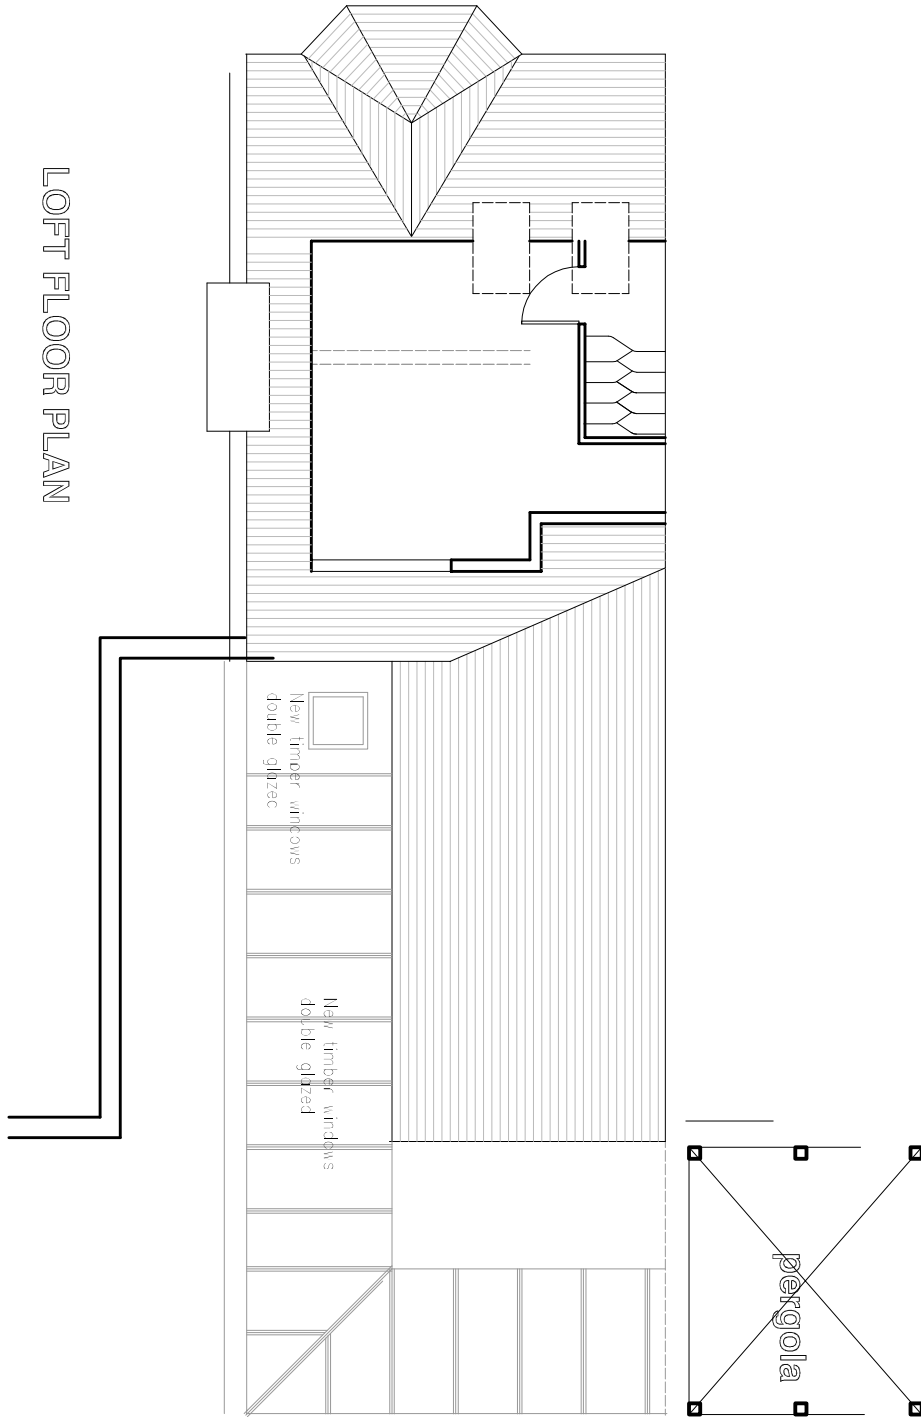

LOFT FLOOR PLAN

A4

Yiannis Pareas Chartered Architects  
82 Mill Lane  
London NW6 1NL  
Tel 020 7431 5022 fax 020 7435 6571

45 AGAMEMNON ROAD  
LONDON NW6 1EG

SCALE 1:100

Rev A 22/09/2015 adjacent buildings added  
LOFT PLAN  
AS PROPOSED

DRAWING NO 503/11 A